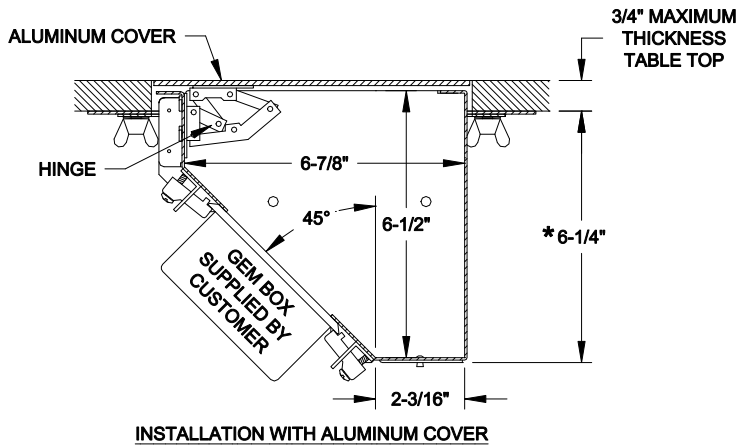

LID (WITH CABLE EXIT DOOR)  
SHOWN IN PHANTOM

NOTES:

- 1 ALL DIMENSIONS ARE APPROXIMATE AND USED FOR REFERENCE ONLY.
- 2 \* - THESE DIMENSIONS ARE BASED ON A TABLE SURFACE THICKNESS OF 3/4".

<b>FSR inc.</b> <small>344 BERGEN BLVD.          WOODLAND PARK, NJ 07424          TEL: (973) 785-4347          FAX: (973) 785-3318</small>	TITLE: TB-4G TABLE BOX		
	DRAWN BY: JRE	DATE: 12/02/09	REV: -
DWG#: TB-4G		PAGE: 1 OF 1	SCALE: 1:4