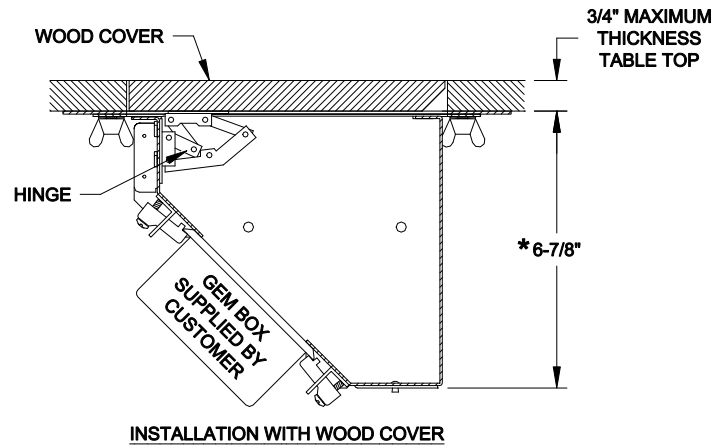

LID (WITH CABLE EXIT DOOR)  
SHOWN IN PHANTOM

NOTES:

- 1 ALL DIMENSIONS ARE APPROXIMATE AND USED FOR REFERENCE ONLY.
- 2 \* - THESE DIMENSIONS ARE BASED ON A TABLE SURFACE THICKNESS OF 3/4".

<b>FSR inc.</b> <small>344 BERGEN BLVD.          WOODLAND PARK, NJ 07424          TEL: (973) 785-4347          FAX: (973) 785-3318</small>	TITLE: TB-4G TABLE BOX		
	DRAWN BY: JRE	DATE: 12/02/09	REV: -
DWG#: TB-4G		PAGE: 1 OF 1	SCALE: 1:4