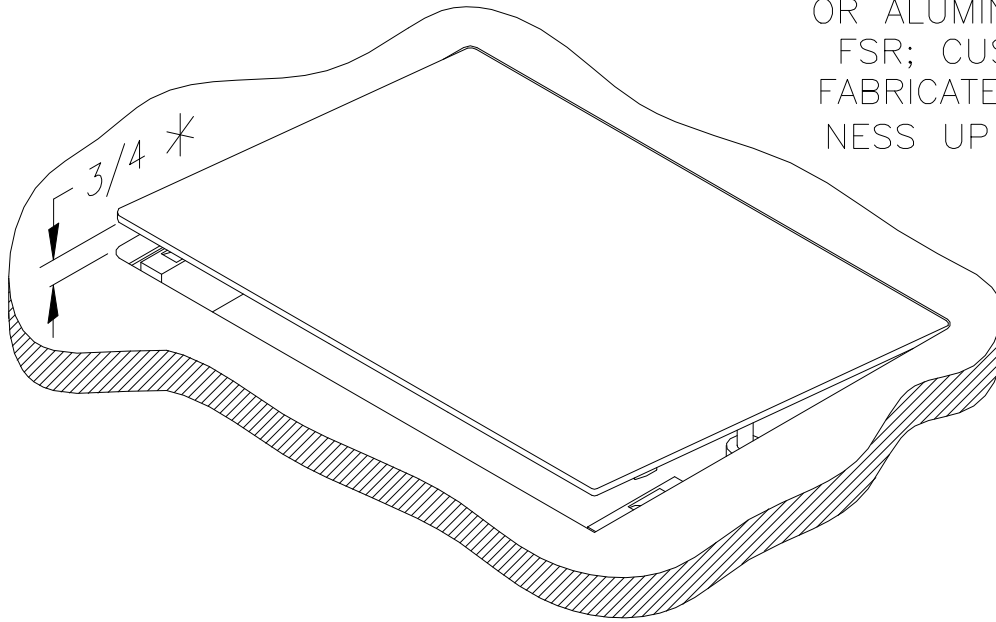

LID OPTIONS

SOLID TOP LID:
 1/8"-THICK BRASS
 OR ALUMINUM FROM
 FSR; CUSTOMER-
 FABRICATED THICK-
 NESS UP TO 3/4"

*LID POSITION AT SPRING-LIFT-
 SET HEIGHT FOR CABLE EXIT.

LID WITH CABLE
 EXIT DOOR:
 1/8"-THICK BRASS
 OR ALUMINUM FROM
 FSR; CUSTOMER-
 FABRICATED THICK-
 NESS UP TO 3/4"