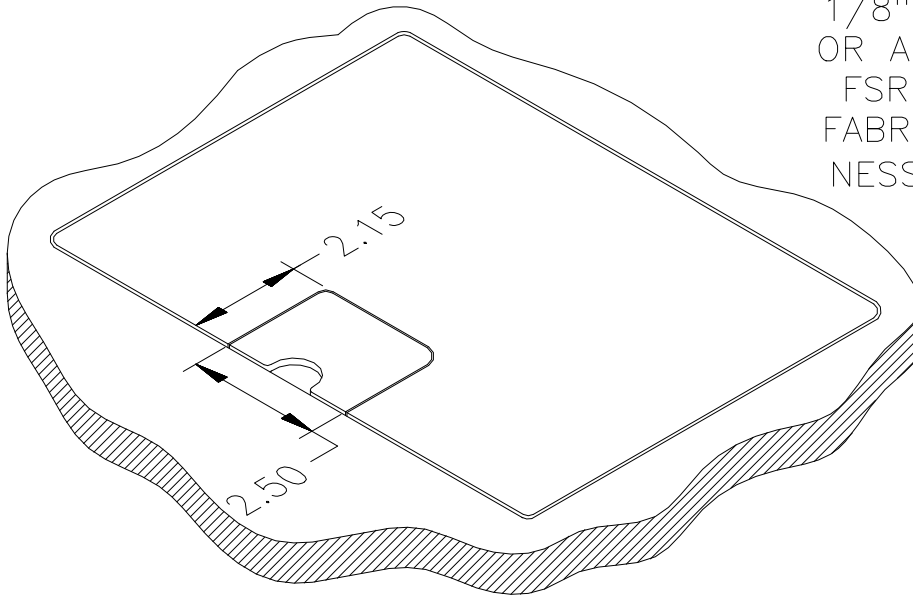

LID OPTIONS

SOLID TOP LID:
 1/8"-THICK BRASS
 OR ALUMINUM FROM
 FSR; CUSTOMER-
 FABRICATED THICK-
 NESS UP TO 3/4"

*LID POSITION AT SPRING-LIFT-
 SET HEIGHT FOR CABLE EXIT.

LID WITH CABLE
 EXIT DOOR:
 1/8"-THICK BRASS
 OR ALUMINUM FROM
 FSR; CUSTOMER-
 FABRICATED THICK-
 NESS UP TO 3/4"