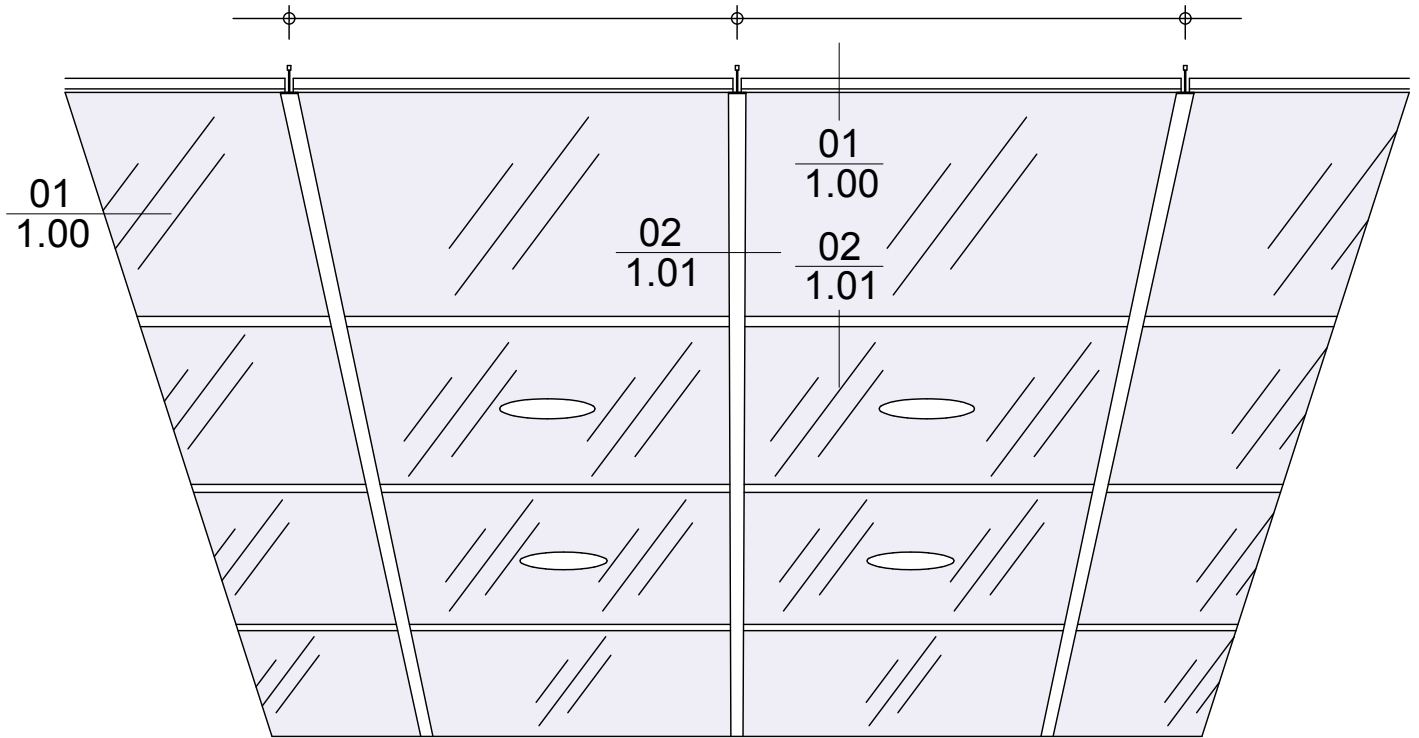

SPECIFY NOMINAL GRID DIMENSION

OPTIONAL CUTOUTS - SPECIFY DIAMETERS

LI Series - Lay-In
SPECIFY - DESIGN SHAPES & SIZES

FPX Lay-In GRID
NOT TO SCALE

FULLER PHOENIX ARCHITECTURAL PRODUCTS

713.699.2262

www.fullerphoenix.com

CEILING GRID SYSTEM
BY OTHERS

DETAIL
01

FPX Lay-In GRID SYSTEM
DETAILS FULL SIZE

CEILING GRID SYSTEM
BY OTHERS

DETAIL
02

FPX Lay-In GRID SYSTEM
DETAILS FULL SIZE