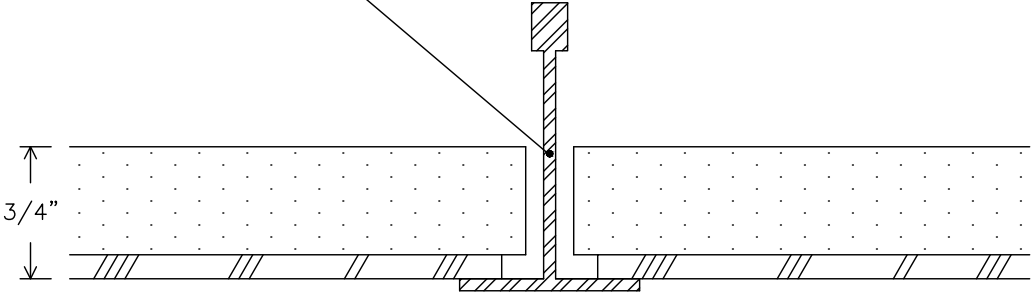

CEILING GRID SYSTEM
BY OTHERS

DETAIL
01

FPX Lay-In GRID SYSTEM
DETAILS FULL SIZE