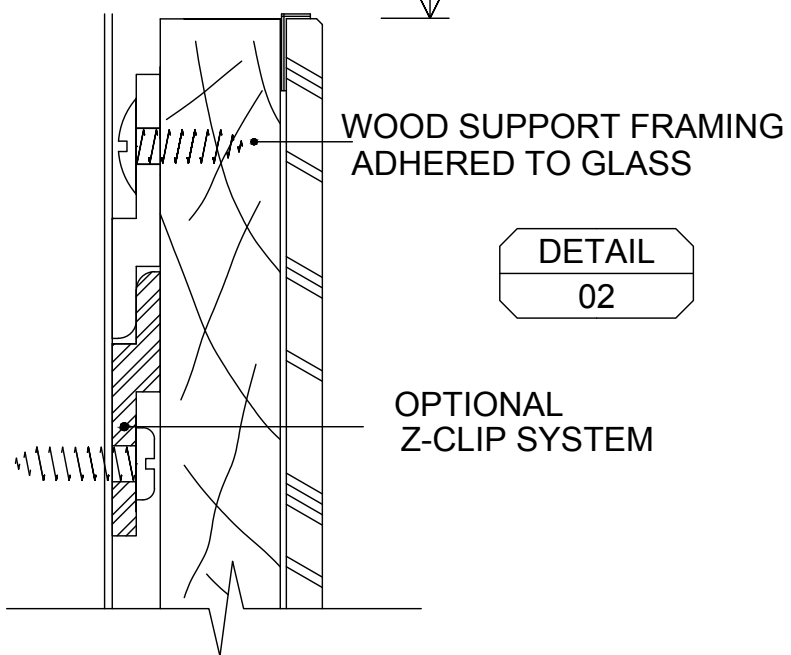

SPECIFY - DESIGN SHAPES & SIZES

CG Series - Concealed Grid

NOT TO SCALE

**FPX SUSPENDED
CONCEALED GRID
ABUTTED**

FULLER PHOENIX ARCHITECTURAL PRODUCTS

713.699.2262

www.fullerphoenix.com

DETAIL
01

FPX CL10 EXTRUSION

CONCEALED GRID SYSTEM
FPX ABUTTED PROFILE
EXTRUSIONS FULL SIZE

1/2" MIN. WITH Z-CLIPS

DETAIL
02

FPX CL10 EXTRUSION

FOR MORE ABOUT FPX WALL PANELS
PLEASE SEE OUR WALL PANEL SECTION

CONCEALED GRID SYSTEM
FPX ABUTTED PROFILE
EXTRUSIONS FULL SIZE