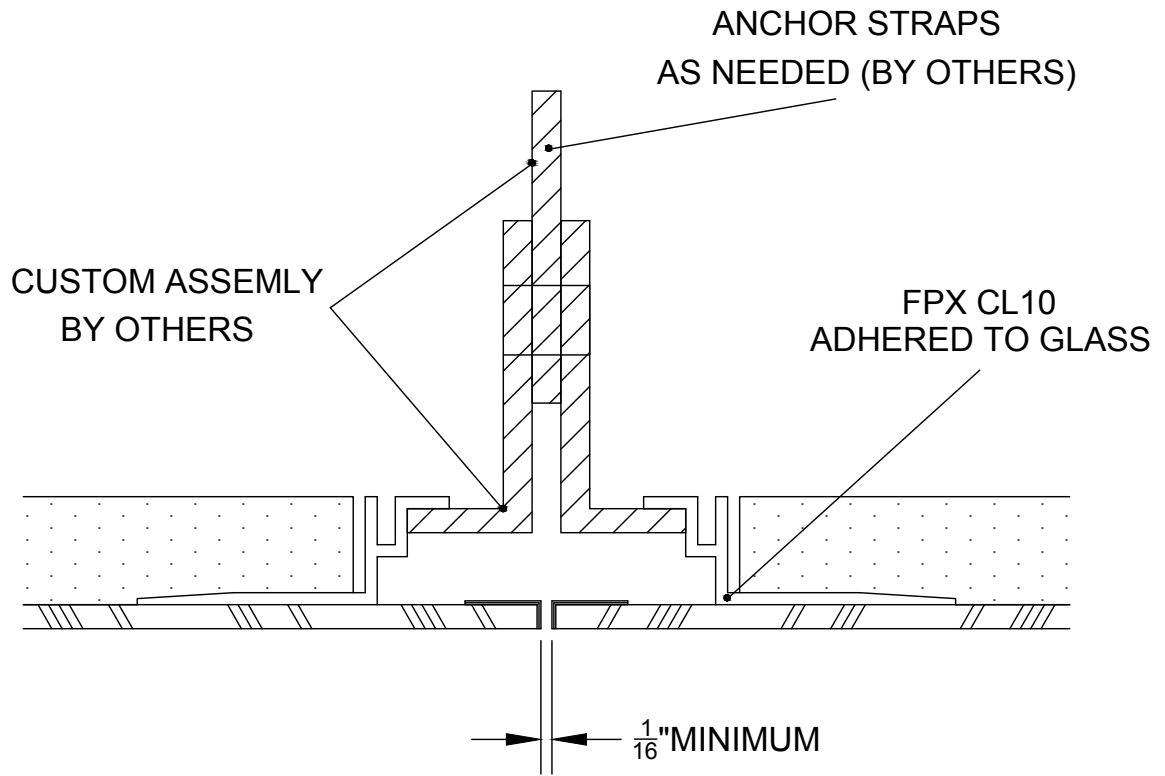

SPECIFY - DESIGN SHAPES & SIZES

CG Series - Concealed Grid

NOT TO SCALE

**FPX SUSPENDED
CONCEALED GRID
ABUTTED**

FULLER PHOENIX ARCHITECTURAL PRODUCTS

713.699.2262

www.fullerphoenix.com

DETAIL
01

FPX CL10 EXTRUSION

CONCEALED GRID SYSTEM
FPX ABUTTED PROFILE
EXTRUSIONS FULL SIZE

1/2" MIN. WITH Z-CLIPS

DETAIL
02

FPX CL10 EXTRUSION

FOR MORE ABOUT FPX WALL PANELS
PLEASE SEE OUR WALL PANEL SECTION

CONCEALED GRID SYSTEM
FPX ABUTTED PROFILE
EXTRUSIONS FULL SIZE