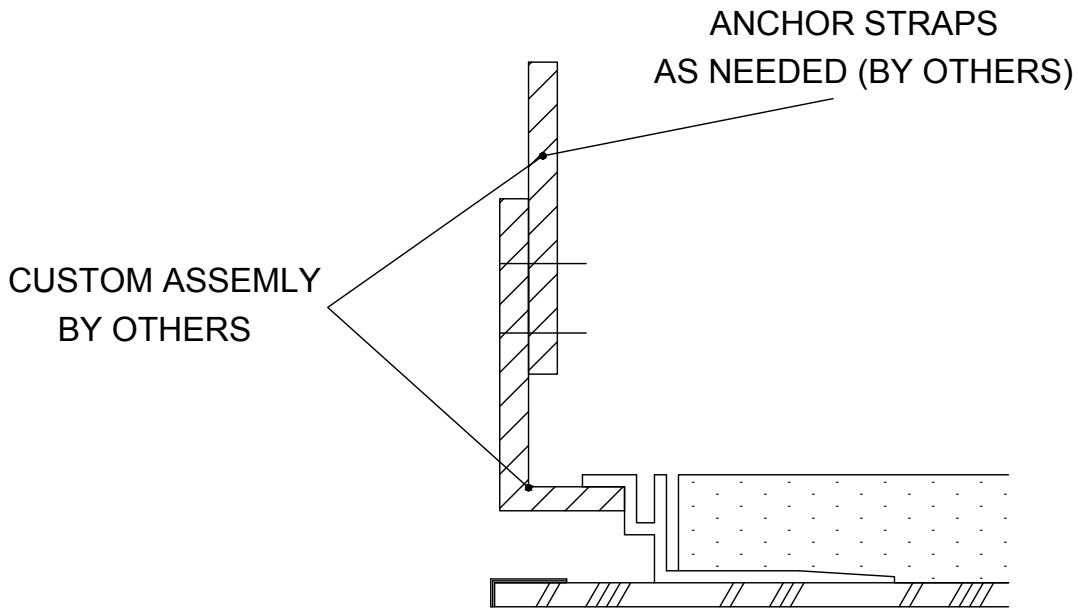

SPECIFY - DESIGN SHAPES & SIZES

CG Series - Concealed Grid

NOT TO SCALE

**FPX SUSPENDED
CONCEALED GRID
ABUTTED**

FULLER PHOENIX ARCHITECTURAL PRODUCTS

713.699.2262

www.fullerphoenix.com

DETAIL
01

FPX CL10 EXTRUSION

CONCEALED GRID SYSTEM
FPX ABUTTED PROFILE
EXTRUSIONS FULL SIZE

1/2" MIN. WITH Z-CLIPS

DETAIL
02

FPX CL10 EXTRUSION

FOR MORE ABOUT FPX WALL PANELS
PLEASE SEE OUR WALL PANEL SECTION

CONCEALED GRID SYSTEM
FPX ABUTTED PROFILE
EXTRUSIONS FULL SIZE