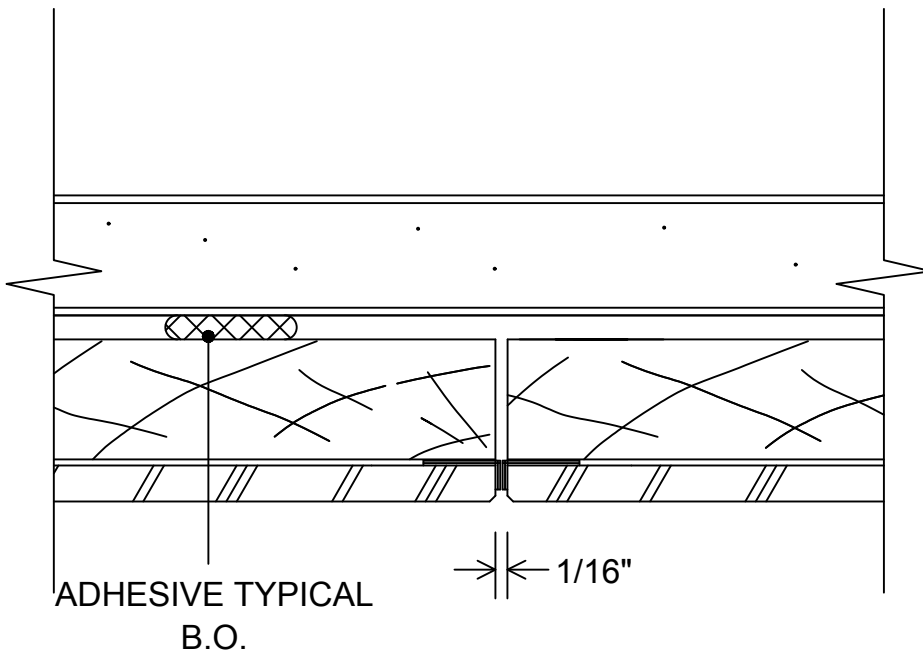

DETAIL
05

SYSTEM I SERIES 060
FPX ABUTTED PROFILE
EXTRUSIONS FULL SIZE