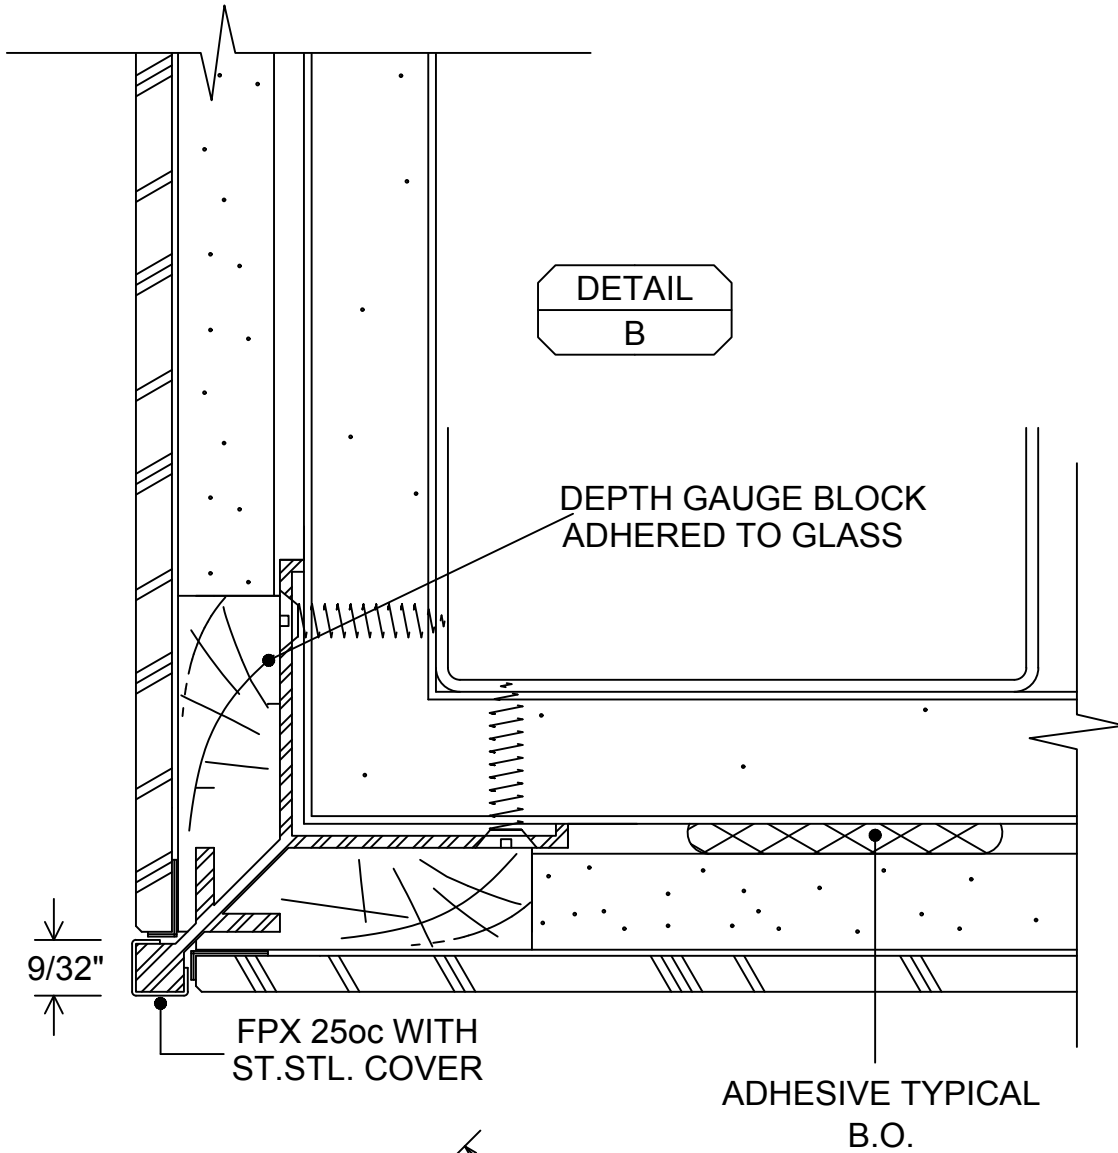

SYSTEM I SERIES 060
FPX ABUTTED PROFILE
EXTRUSIONS FULL SIZE

DETAIL
A

**SYSTEM I SERIES 060
FPX ABUTTED PROFILE
EXTRUSIONS FULL SIZE**

FPX 1/4" - 9/32" PROFILE

FPX 25XO EXTRUSION
WITH SS CORNER CAP

**SYSTEM I SERIES 060
FPX ABUTTED PROFILE
EXTRUSIONS FULL SIZE**