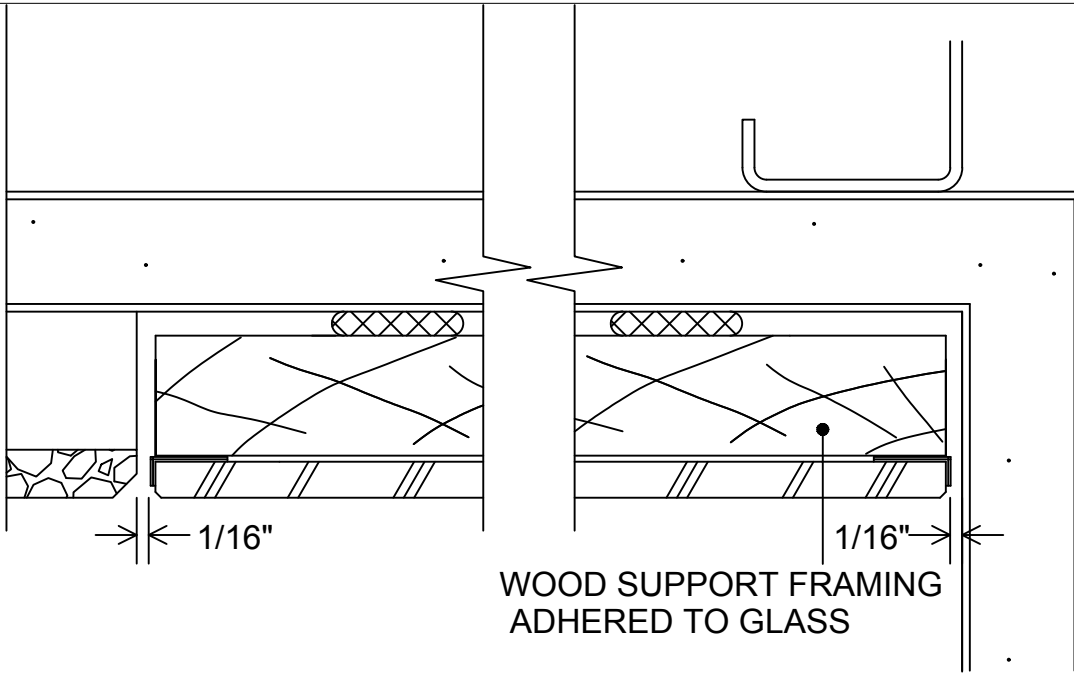

NOT TO SCALE

**SYSTEM I
SERIES-060
ABUTTED**

FULLER PHOENIX ARCHITECTURAL PRODUCTS

713.699.2262

www.fullerphoenix.com

DETAIL
04

DETAIL
06

DETAIL
05

SYSTEM I SERIES 060
FPX ABUTTED PROFILE
EXTRUSIONS FULL SIZE

DETAIL
A

**SYSTEM I SERIES 060
FPX ABUTTED PROFILE
EXTRUSIONS FULL SIZE**

FPX 1/4" - 9/32" PROFILE

FPX 25XO EXTRUSION
WITH SS CORNER CAP

**SYSTEM I SERIES 060
FPX ABUTTED PROFILE
EXTRUSIONS FULL SIZE**