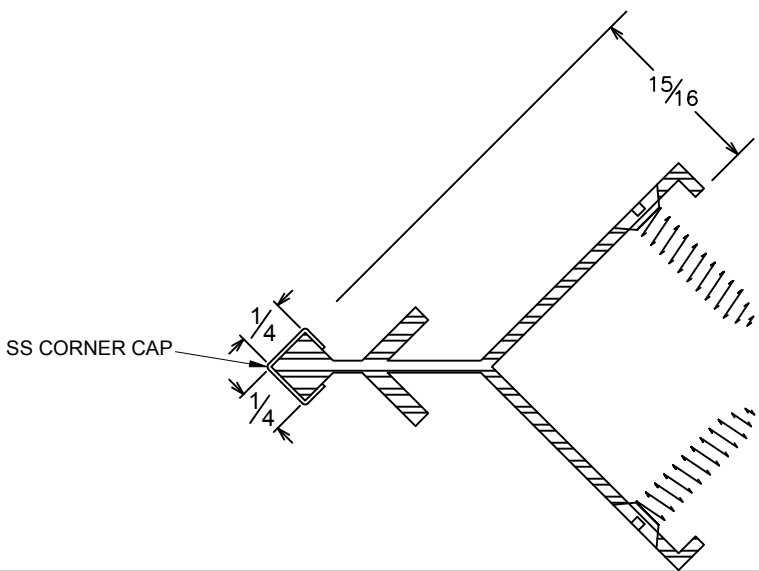

NOT TO SCALE

**SYSTEM I
SERIES-060
ABUTTED**

FULLER PHOENIX ARCHITECTURAL PRODUCTS

713.699.2262

www.fullerphoenix.com

DETAIL
04

DETAIL
06

DETAIL
05

SYSTEM I SERIES 060
FPX ABUTTED PROFILE
EXTRUSIONS FULL SIZE

DETAIL
A

**SYSTEM I SERIES 060
FPX ABUTTED PROFILE
EXTRUSIONS FULL SIZE**

FPX 1/4" - 9/32" PROFILE

FPX 25XO EXTRUSION
WITH SS CORNER CAP

**SYSTEM I SERIES 060
FPX ABUTTED PROFILE
EXTRUSIONS FULL SIZE**