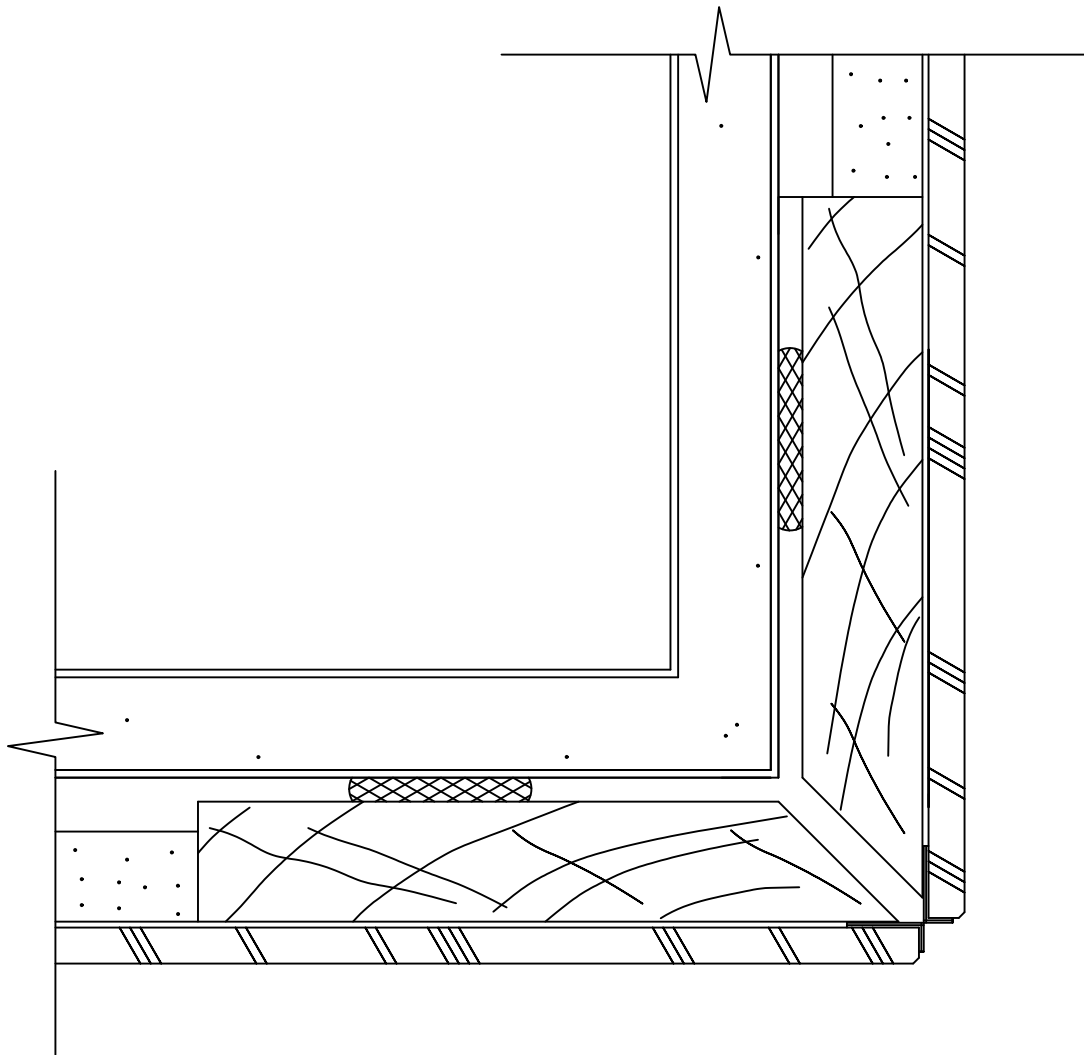

NOT TO SCALE

**SYSTEM I
SERIES-060
ABUTTED**

FULLER PHOENIX ARCHITECTURAL PRODUCTS

713.699.2262

www.fullerphoenix.com

DETAIL
04

DETAIL
06

DETAIL
05

SYSTEM I SERIES 060
FPX ABUTTED PROFILE
EXTRUSIONS FULL SIZE

DETAIL
A

**SYSTEM I SERIES 060
FPX ABUTTED PROFILE
EXTRUSIONS FULL SIZE**

FPX 1/4" - 9/32" PROFILE

FPX 25XO EXTRUSION
WITH SS CORNER CAP

**SYSTEM I SERIES 060
FPX ABUTTED PROFILE
EXTRUSIONS FULL SIZE**