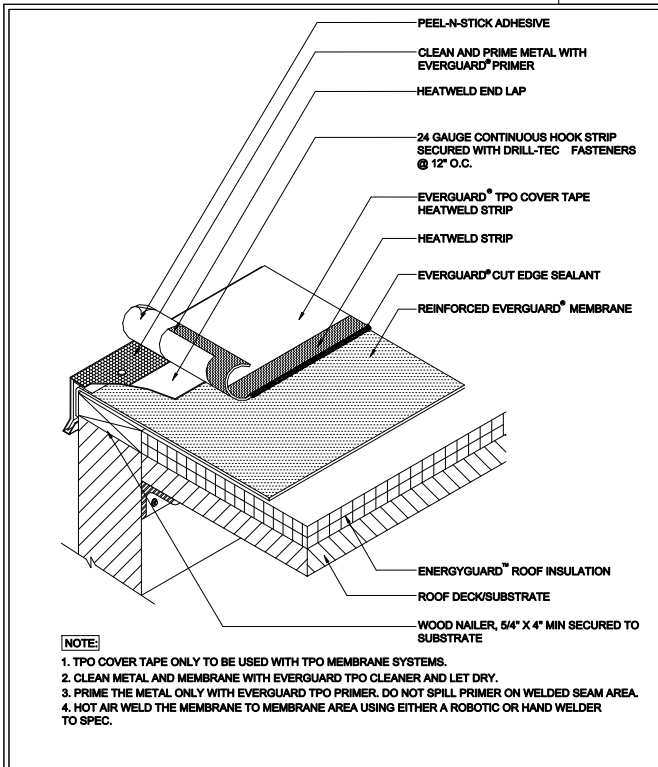

**20 YEAR MAX
WARRANTY**

 <small>www.gaf.com</small> 1301 Alpha Rd. Wayne, NJ 07470	COVER TAPE HEATWELD STRIP OVERLAP AT ROOF EDGE DETAIL	DRAWING # 218	SYSTEM MA/FA/BA
		ROOF EDGE SERIES	SCALE N.T.S.