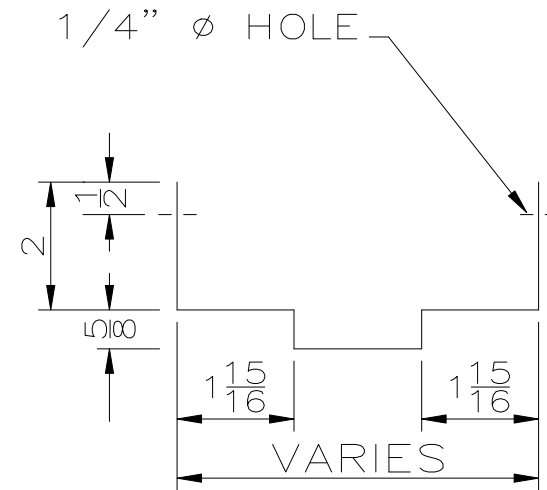

JAMB DETAIL

HEAD DETAIL

GALAXY METAL PRODUCTS, LLC.

KNOCKDOWN - NO RETURN HOLLOW METAL FRAME

DATE: SEPTEMBER 29, 2011

JOB #: N/A

SCALE: N.T.S.