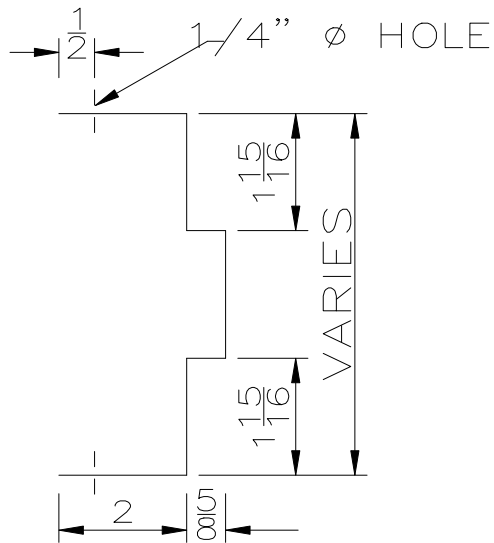

JAMB DETAIL

HEAD DETAIL

GALAXY METAL PRODUCTS, LLC.

KNOCKDOWN - NO RETURN HOLLOW METAL FRAME

DATE: SEPTEMBER 29, 2011

JOB #: N/A

SCALE: N.T.S.