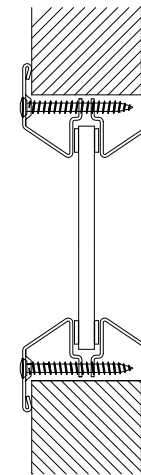

1/4" THICK GLASS - 4 SIDED MOLDING

1/4" + AND -1" THICK GLASS - 4-SIDED MOLDING

1" THICK GLASS - 4-SIDED MOLDING

NGP LITE KIT