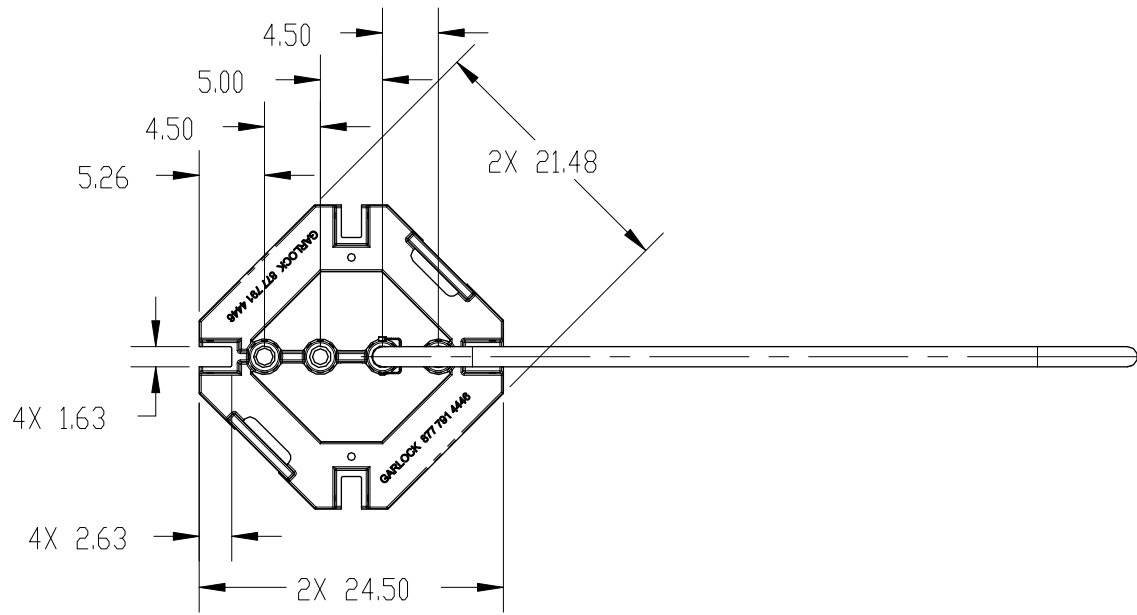

# 5 FT STD RAIL KIT

REV.

REVISION BLOCK		DATE /#	MAT'L DESC.	FRONT R. SIDE		GARLOCK EQUIPMENT CO.	
L	DESCRIPTION OF REVISION			TOLERANCES U.S.S.	SIZE	5 FT RAIL KIT	
				0.00 ± 0.03	A	DO NOT SCALE DRAWING	THIS DOCUMENT CONTAINS CONFIDENTIAL PROPRIETARY INFORMATION OF GARLOCK EQUIPMENT CO. AND IS NOT TO BE DISCLOSED TO OTHERS
				0.000 ± 0.005			
			MAT'L	ANGLE ± 0.50 °	SCALE 1:16		
			NO.				
			PART				
			WGT.				
DWN.	DATE						
SCJ	02/15/13						