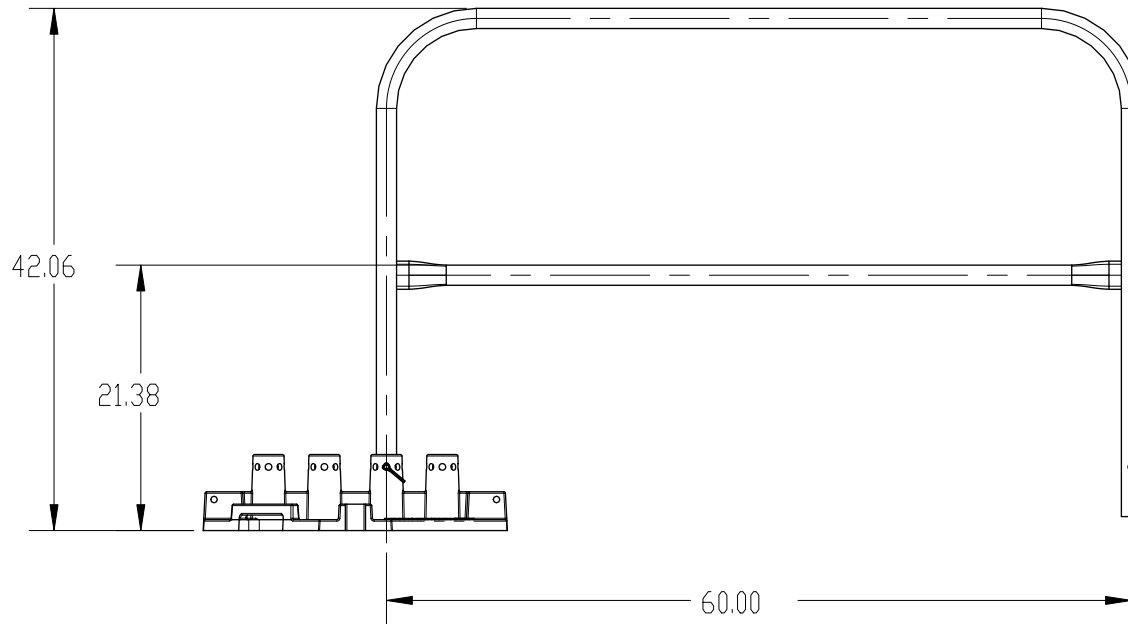

# 5 FT STD RAIL KIT

REV.

REVISION BLOCK		DATE /#	MAT'L DESC.	FRONT R. SIDE		GARLOCK EQUIPMENT CO.	
L	DESCRIPTION OF REVISION			TOLERANCES U.S.S.	SIZE	5 FT RAIL KIT	
				0.00 ± 0.03	A	DO NOT SCALE DRAWING	THIS DOCUMENT CONTAINS CONFIDENTIAL PROPRIETARY INFORMATION OF GARLOCK EQUIPMENT CO. AND IS NOT TO BE DISCLOSED TO OTHERS
				0.000 ± 0.005			
			MAT'L	ANGLE ± 0.50 °	SCALE 1:16		
			NO.				
			PART				
			WGT.				
DWN.	DATE						
SCJ	02/15/13						