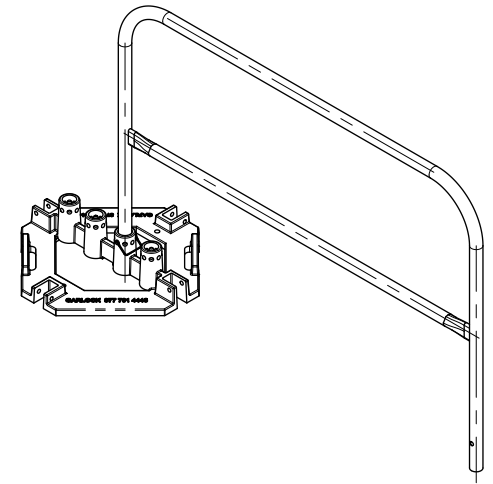

# 5 FT STD RAIL KIT

REV.

REVISION BLOCK		DATE /#	MAT'L DESC.	FRONT R. SIDE		GARLOCK EQUIPMENT CO.	
L	DESCRIPTION OF REVISION			TOLERANCES U.S.S.	SIZE	5 FT RAIL KIT	
				0.00 ± 0.03	A	DO NOT SCALE DRAWING	THIS DOCUMENT CONTAINS CONFIDENTIAL PROPRIETARY INFORMATION OF GARLOCK EQUIPMENT CO. AND IS NOT TO BE DISCLOSED TO OTHERS
				0.000 ± 0.005			
			MAT'L	ANGLE ± 0.50 °	SCALE 1:16		
			NO.				
			PART				
			WGT.				
DWN.	DATE						
SCJ	02/15/13						