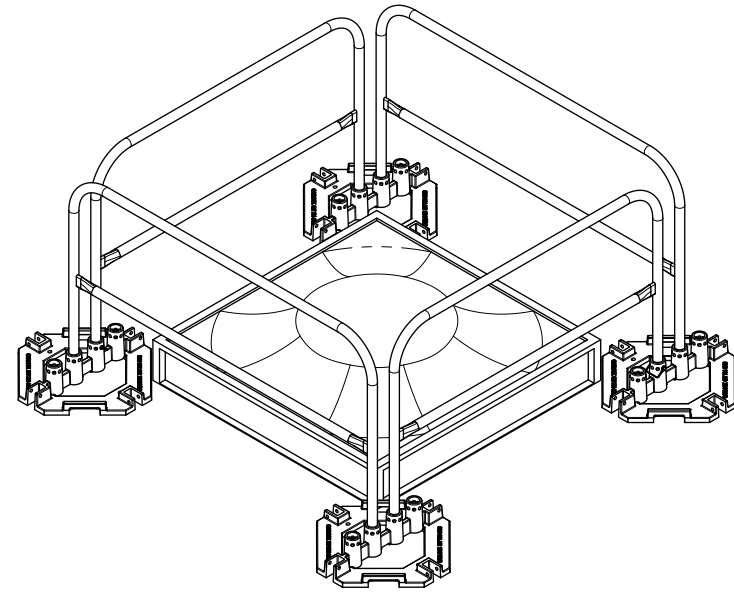

# 60 X 68 SKY LIGHT KIT

REV.

REVISION BLOCK		DATE /#
L	DESCRIPTION OF REVISION	

MAT'L DESC.	
MAT'L	
NO.	
PART	
WGT.	

FRONT		R. SIDE	
TOLERANCES U.D.S.			
0.00 ± 0.03			
0.000 ± 0.005			
ANGLE ± 0.50 °			
DWN.	DATE	SCALE	
SCJ	02/13/13	1:24	