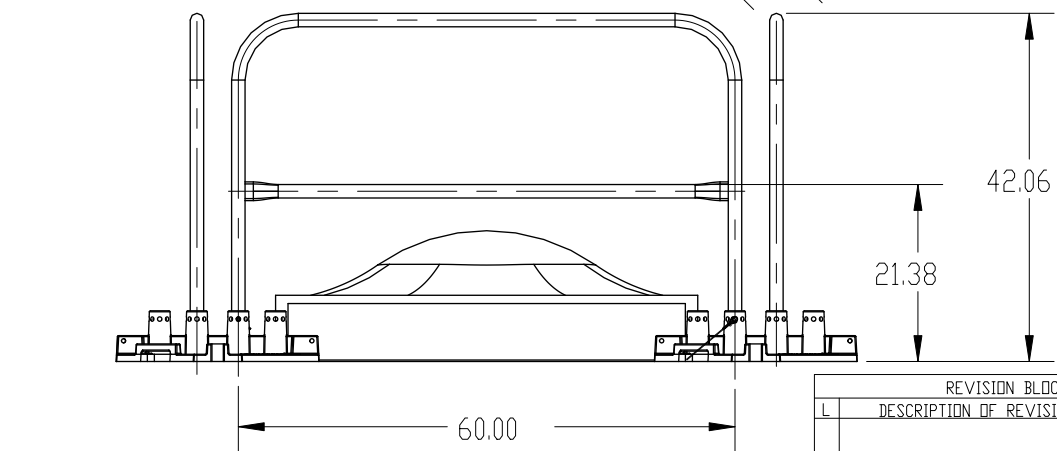

# 60 X 68 SKY LIGHT KIT

REV.

REVISION BLOCK		DATE /#
L	DESCRIPTION OF REVISION	

MAT'L DESC.	
MAT'L	
NO.	
PART	
WGT.	

FRONT		R. SIDE	
TOLERANCES U.D.S.			
0.00 ± 0.03			
0.000 ± 0.005			
ANGLE ± 0.50 °			
DWN.	DATE	SCALE	
SCJ	02/13/13	1:24	