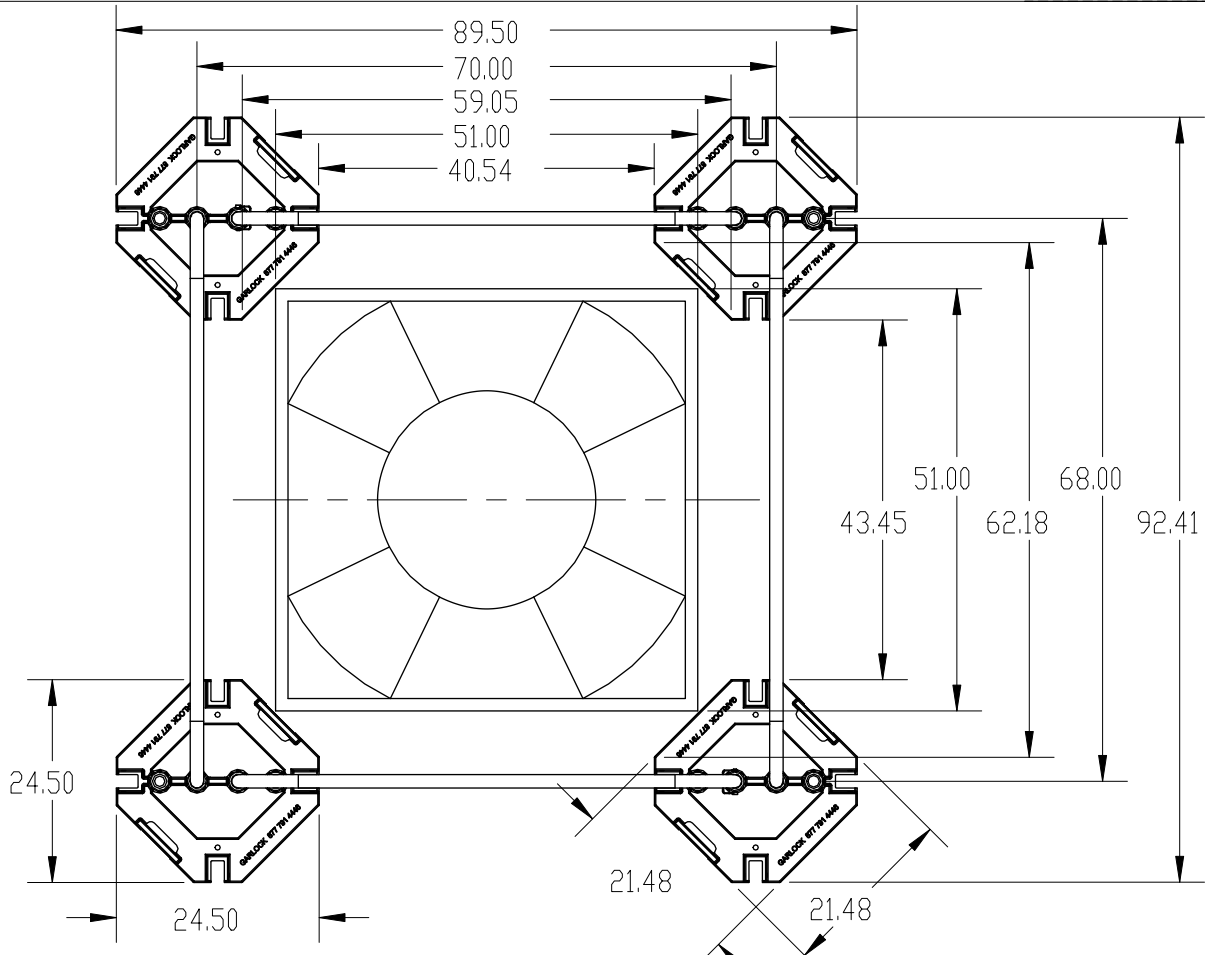

# 60 X 68 SKY LIGHT KIT

REV.

REVISION BLOCK		DATE /#
L	DESCRIPTION OF REVISION	

MAT'L DESC.	
MAT'L	
NO.	
PART	
WGT.	

FRONT		R. SIDE	
TOLERANCES U.D.S.			
0.00 ± 0.03			
0.000 ± 0.005			
ANGLE ± 0.50 °			
DWN.	DATE	SCALE	
SCJ	02/13/13	1:24	