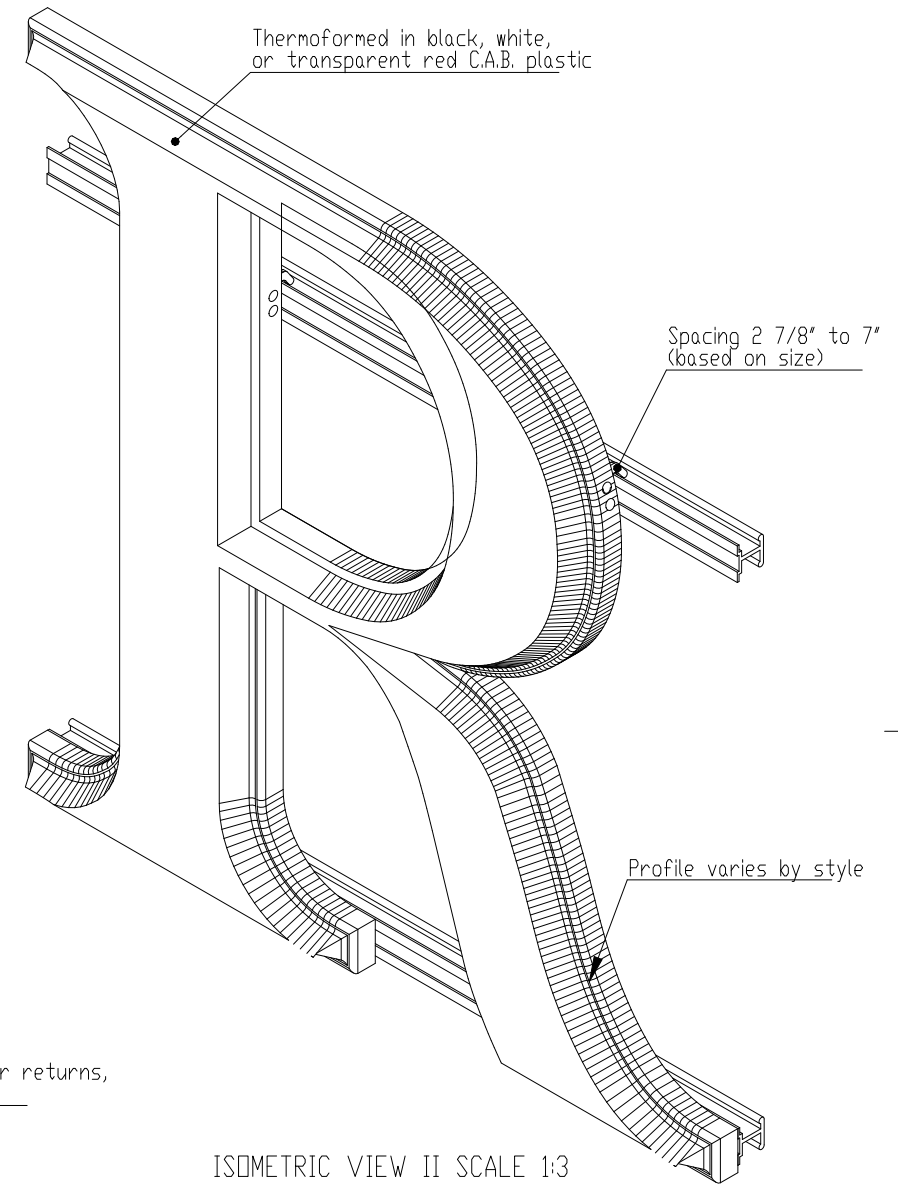

BACK VIEW II SCALE 1:5

SECTION A-A II SCALE 1:5

ISOMETRIC VIEW II SCALE 1:3

DETAIL DW II SCALE 1:1

- Notes:
- 3 styles available (SNAP-LOK, SNAP-LOK A, STANDARD B)
  - Sizes from 4" - 31" (varies by style)
  - Numbers and punctuation available
  - Theatre rating symbols - 12"
  - Mounts w/various hook or clips for attachment to plastic or aluminum H bar track
  - Alum. track mounts to wall w/bar clips.
  - Acrylic track is attached to plastic panels.

TITLE: SNAP-LOK CHANGEABLE LETTERS			
MATERIAL: C.A.B		PRODUCT TYPE: PLASTIC CHANGEABLE LETTERS	
DWG NO. SNAP10	REV 03/05/15	SCALE: AS INDICATED	SHEET 1 OF 1