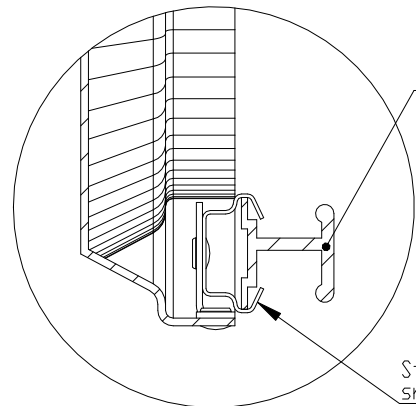

BACK VIEW II SCALE 1:5

SECTION A-A II SCALE 1:5

ISOMETRIC VIEW II SCALE 1:3

DETAIL DW II SCALE 1:1

- Notes:
- 3 styles available (SNAP-LOK, SNAP-LOK A, STANDARD B)
  - Sizes from 4" - 31" (varies by style)
  - Numbers and punctuation available
  - Theatre rating symbols - 12"
  - Mounts w/various hook or clips for attachment to plastic or aluminum H bar track
  - Alum. track mounts to wall w/bar clips.
  - Acrylic track is attached to plastic panels.

TITLE: SNAP-LOK CHANGEABLE LETTERS			
MATERIAL: C.A.B		PRODUCT TYPE: PLASTIC CHANGEABLE LETTERS	
DWG NO. SNAP10	REV 03/05/15	SCALE: AS INDICATED	SHEET 1 OF 1