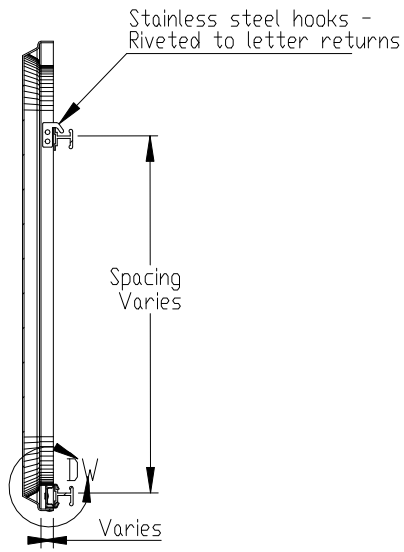

BACK VIEW II SCALE 1:5

SECTION A-A II SCALE 1:5

ISOMETRIC VIEW II SCALE 1:3

DETAIL DW II SCALE 1:1

- Notes:
- 3 styles available (SNAP-LOK, SNAP-LOK A, STANDARD B)
  - Sizes from 4" - 31" (varies by style)
  - Numbers and punctuation available
  - Theatre rating symbols - 12"
  - Mounts w/various hook or clips for attachment to plastic or aluminum H bar track
  - Alum. track mounts to wall w/bar clips.
  - Acrylic track is attached to plastic panels.

TITLE: SNAP-LOK CHANGEABLE LETTERS			
MATERIAL: C.A.B		PRODUCT TYPE: PLASTIC CHANGEABLE LETTERS	
DWG NO. SNAP10	REV 03/05/15	SCALE: AS INDICATED	SHEET 1 OF 1