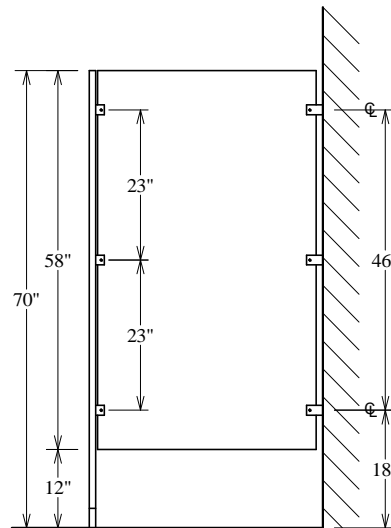

Wall Hung Screen

Wall Hung Screen
w/ Continuous Flange

Overhead Braced Screen

Floor Braced Screen

Floor to Ceiling Screen

GENERAL PARTITIONS Mfg. Corp.
1702 Peninsula Drive, Erie PA
P.O. Box 8370, Erie, PA 16505-0370
Phone (814) 833-1154 FAX (814) 838-3473