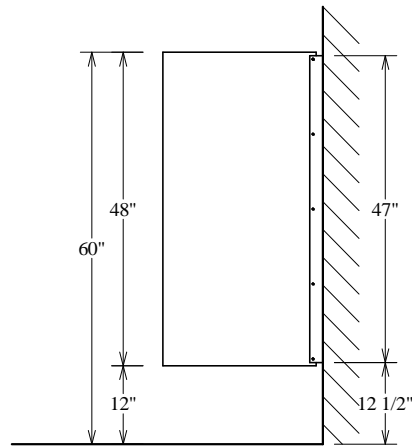

Wall Hung Screen

Wall Hung Screen
w/ Continuous Flange

Overhead Braced Screen

Floor Braced Screen

Floor to Ceiling Screen

GENERAL PARTITIONS Mfg. Corp.
1702 Peninsula Drive, Erie PA
P.O. Box 8370, Erie, PA 16505-0370
Phone (814) 833-1154 FAX (814) 838-3473