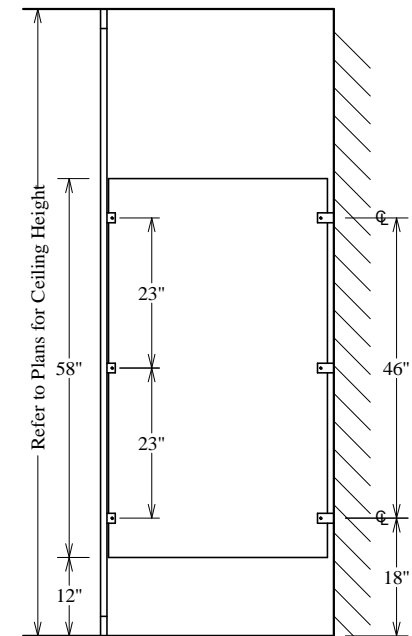

Wall Hung Screen

Wall Hung Screen
w/ Continuous Flange

Overhead Braced Screen

Floor Braced Screen

Floor to Ceiling Screen

GENERAL PARTITIONS Mfg. Corp.
1702 Peninsula Drive, Erie PA
P.O. Box 8370, Erie, PA 16505-0370
Phone (814) 833-1154 FAX (814) 838-3473