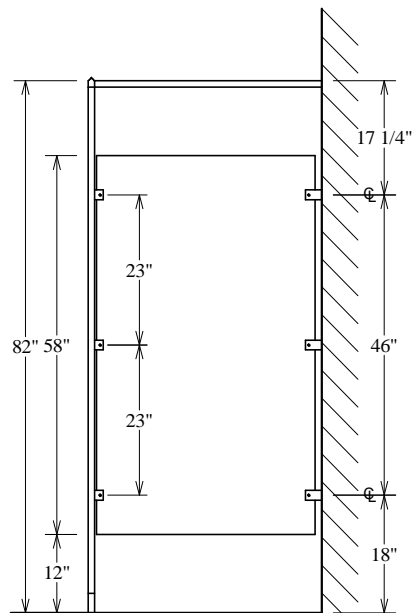

Wall Hung Screen

Wall Hung Screen
w/ Continuous Flange

Overhead Braced Screen

Floor Braced Screen

Floor to Ceiling Screen

GENERAL PARTITIONS Mfg. Corp.
1702 Peninsula Drive, Erie PA
P.O. Box 8370, Erie, PA 16505-0370
Phone (814) 833-1154 FAX (814) 838-3473