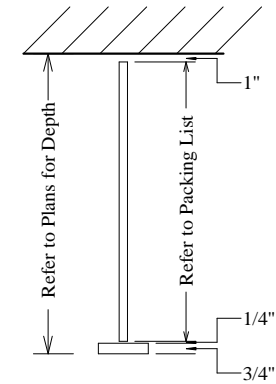

Wall Hung Screen

Wall Hung Screen
w/ Continuous Flange

Overhead Braced Screen

Floor Braced Screen

Floor to Ceiling Screen

GENERAL PARTITIONS Mfg. Corp.
1702 Peninsula Drive, Erie PA
P.O. Box 8370, Erie, PA 16505-0370
Phone (814) 833-1154 FAX (814) 838-3473