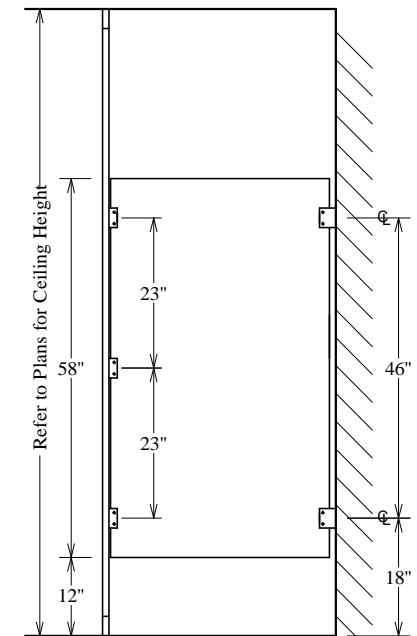

Wall Hung Screen

Wall Hung Screen
w/ Continuous Flange

Overhead Braced Screen

Floor Braced Screen

Floor to Ceiling Screen

GENERAL PARTITIONS Mfg. Corp.
1702 Peninsula Drive, Erie PA
P.O. Box 8370, Erie, PA 16505-0370
Phone (814) 833-1154 FAX (814) 838-3473