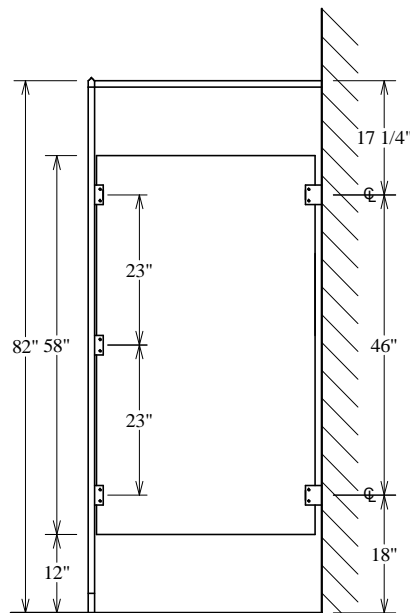

Wall Hung Screen

Wall Hung Screen
w/ Continuous Flange

Overhead Braced Screen

Floor Braced Screen

Floor to Ceiling Screen

GENERAL PARTITIONS Mfg. Corp.
1702 Peninsula Drive, Erie PA
P.O. Box 8370, Erie, PA 16505-0370
Phone (814) 833-1154 FAX (814) 838-3473