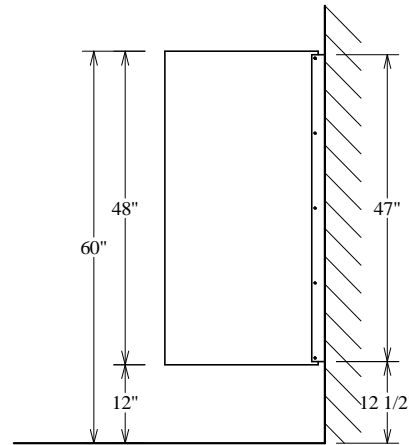

Wall Hung Screen

Wall Hung Screen
w/ Continuous Flange

Overhead Braced Screen

Floor Braced Screen

Floor to Ceiling Screen

GENERAL PARTITIONS Mfg. Corp.
1702 Peninsula Drive, Erie PA
P.O. Box 8370, Erie, PA 16505-0370
Phone (814) 833-1154 FAX (814) 838-3473