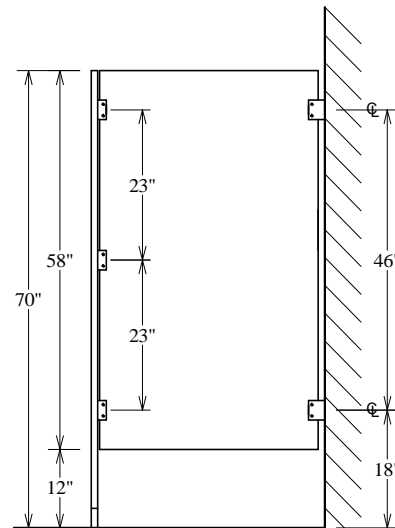

Wall Hung Screen

Wall Hung Screen
w/ Continuous Flange

Overhead Braced Screen

Floor Braced Screen

Floor to Ceiling Screen

GENERAL PARTITIONS Mfg. Corp.
1702 Peninsula Drive, Erie PA
P.O. Box 8370, Erie, PA 16505-0370
Phone (814) 833-1154 FAX (814) 838-3473