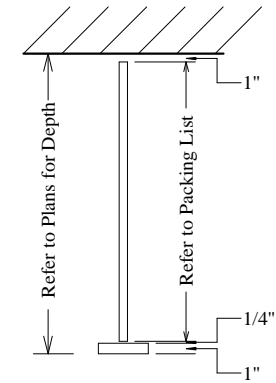

Wall Hung Screen

Wall Hung Screen
w/ Continuous Flange

Overhead Braced Screen

Floor Braced Screen

Floor to Ceiling Screen

GENERAL PARTITIONS Mfg. Corp.
1702 Peninsula Drive, Erie PA
P.O. Box 8370, Erie, PA 16505-0370
Phone (814) 833-1154 FAX (814) 838-3473