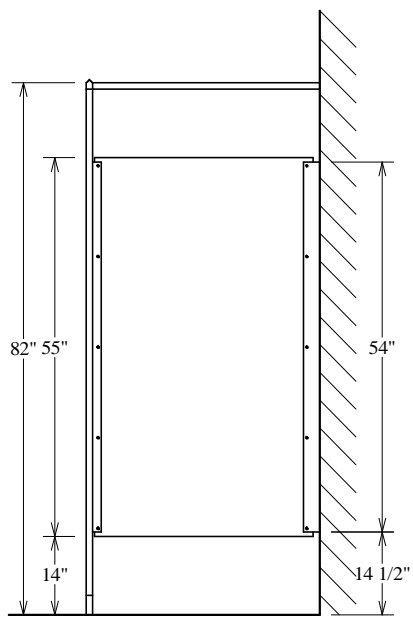

Wall Hung Screen  
w/ Continuous Flange

Overhead Braced Screen

Floor Braced Screen

Floor to Ceiling Screen

**GENERAL PARTITIONS** Mfg. Corp.  
1702 Peninsula Drive, Erie PA  
P.O. Box 8370, Erie, PA 16505-0370  
Phone (814) 833-1154 FAX (814) 838-3473

# HIGH DENSITY POLYMER SCREENS