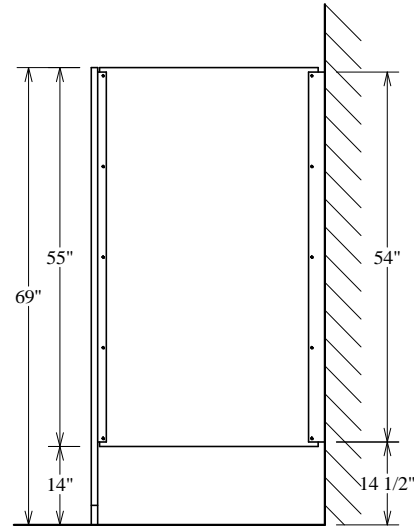

Wall Hung Screen  
w/ Continuous Flange

Overhead Braced Screen

Floor Braced Screen

Floor to Ceiling Screen

**GENERAL PARTITIONS** Mfg. Corp.  
1702 Peninsula Drive, Erie PA  
P.O. Box 8370, Erie, PA 16505-0370  
Phone (814) 833-1154 FAX (814) 838-3473

# HIGH DENSITY POLYMER SCREENS