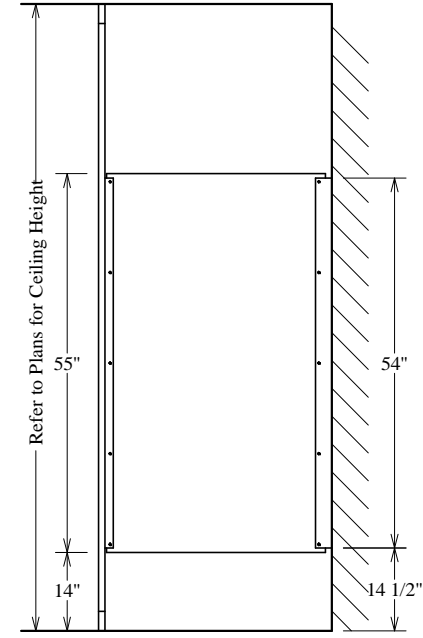

Wall Hung Screen  
w/ Continuous Flange

Overhead Braced Screen

Floor Braced Screen

Floor to Ceiling Screen

**GENERAL PARTITIONS** Mfg. Corp.  
1702 Peninsula Drive, Erie PA  
P.O. Box 8370, Erie, PA 16505-0370  
Phone (814) 833-1154 FAX (814) 838-3473

# HIGH DENSITY POLYMER SCREENS