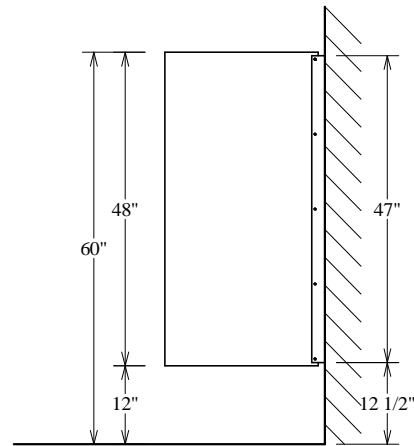

Wall Hung Screen

Wall Hung Screen
w/ Continuous Flange

Overhead Braced Screen

Floor Braced Screen

Floor to Ceiling Screen

GENERAL PARTITIONS Mfg. Corp.
1702 Peninsula Drive, Erie PA
P.O. Box 8370, Erie, PA 16505-0370
Phone (814) 833-1154 FAX (814) 838-3473

PLASTIC LAMINATE SCREENS