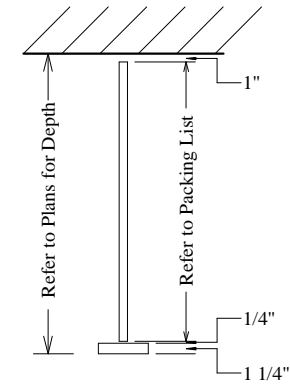

Wall Hung Screen

Wall Hung Screen
w/ Continuous Flange

Overhead Braced Screen

Floor Braced Screen

Floor to Ceiling Screen

GENERAL PARTITIONS Mfg. Corp.
1702 Peninsula Drive, Erie PA
P.O. Box 8370, Erie, PA 16505-0370
Phone (814) 833-1154 FAX (814) 838-3473

PLASTIC LAMINATE SCREENS