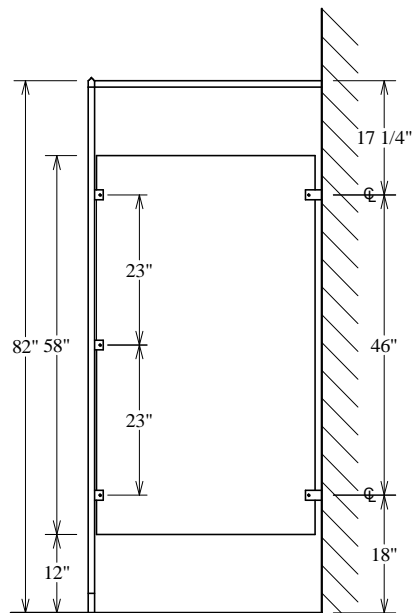

Wall Hung Screen

Wall Hung Screen
w/ Continuous Flange

Overhead Braced Screen

Floor Braced Screen

Floor to Ceiling Screen

GENERAL PARTITIONS Mfg. Corp.
1702 Peninsula Drive, Erie PA
P.O. Box 8370, Erie, PA 16505-0370
Phone (814) 833-1154 FAX (814) 838-3473

PLASTIC LAMINATE SCREENS