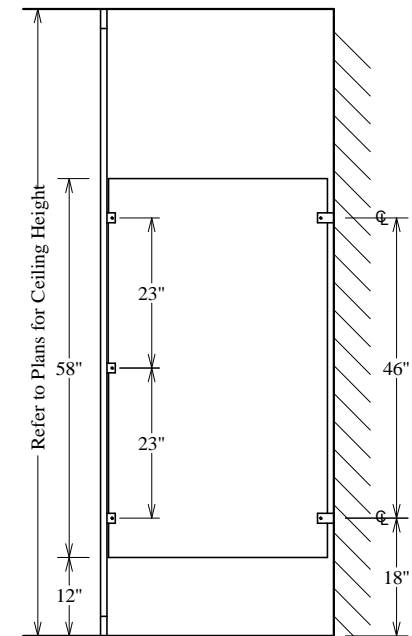

Wall Hung Screen

Wall Hung Screen
w/ Continuous Flange

Overhead Braced Screen

Floor Braced Screen

Floor to Ceiling Screen

GENERAL PARTITIONS Mfg. Corp.
1702 Peninsula Drive, Erie PA
P.O. Box 8370, Erie, PA 16505-0370
Phone (814) 833-1154 FAX (814) 838-3473

PLASTIC LAMINATE SCREENS