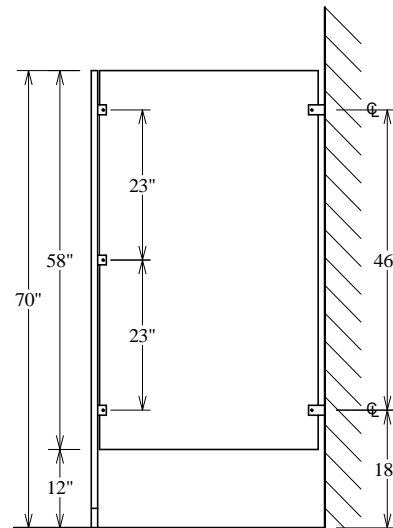

Wall Hung Screen

Wall Hung Screen
w/ Continuous Flange

Overhead Braced Screen

Floor Braced Screen

Floor to Ceiling Screen

GENERAL PARTITIONS Mfg. Corp.
1702 Peninsula Drive, Erie PA
P.O. Box 8370, Erie, PA 16505-0370
Phone (814) 833-1154 FAX (814) 838-3473

PLASTIC LAMINATE SCREENS