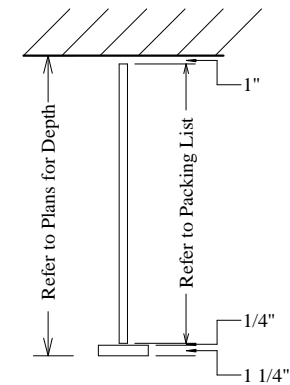

Wall Hung Screen

Wall Hung Screen
w/ Continuous Flange

Overhead Braced Screen

Floor Braced Screen

Floor to Ceiling Screen

GENERAL PARTITIONS Mfg. Corp.
1702 Peninsula Drive, Erie PA
P.O. Box 8370, Erie, PA 16505-0370
Phone (814) 833-1154 FAX (814) 838-3473