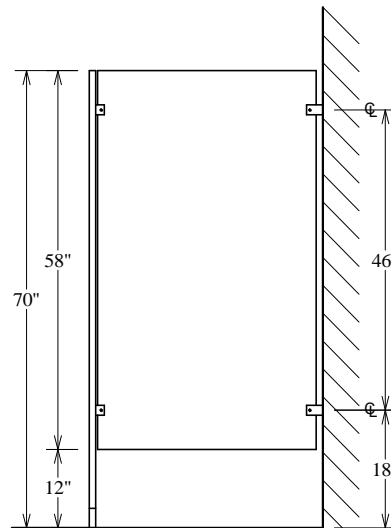

Wall Hung Screen

Wall Hung Screen
w/ Continuous Flange

Overhead Braced Screen

Floor Braced Screen

Floor to Ceiling Screen

GENERAL PARTITIONS Mfg. Corp.
1702 Peninsula Drive, Erie PA
P.O. Box 8370, Erie, PA 16505-0370
Phone (814) 833-1154 FAX (814) 838-3473