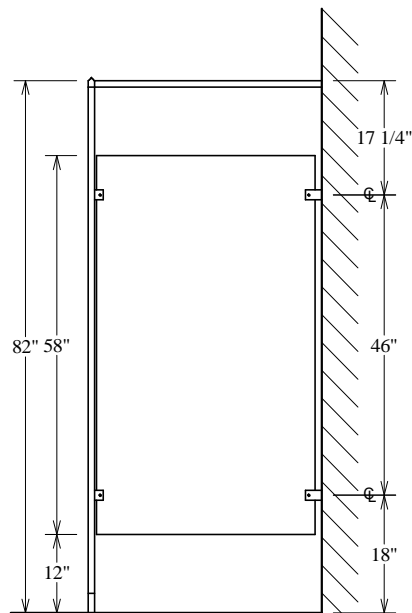

Wall Hung Screen

Wall Hung Screen
w/ Continuous Flange

Overhead Braced Screen

Floor Braced Screen

Floor to Ceiling Screen

GENERAL PARTITIONS Mfg. Corp.
1702 Peninsula Drive, Erie PA
P.O. Box 8370, Erie, PA 16505-0370
Phone (814) 833-1154 FAX (814) 838-3473