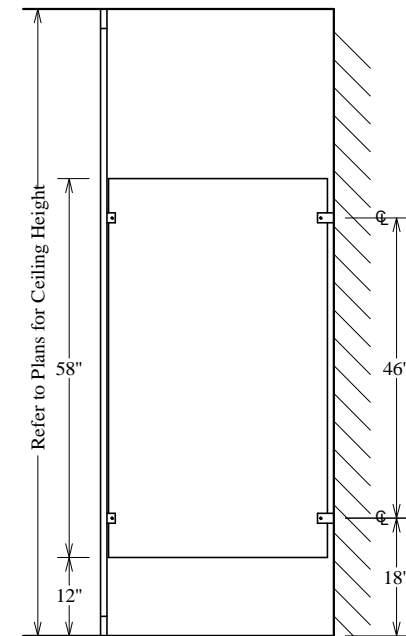

Wall Hung Screen

Wall Hung Screen
w/ Continuous Flange

Overhead Braced Screen

Floor Braced Screen

Floor to Ceiling Screen

GENERAL PARTITIONS Mfg. Corp.
1702 Peninsula Drive, Erie PA
P.O. Box 8370, Erie, PA 16505-0370
Phone (814) 833-1154 FAX (814) 838-3473