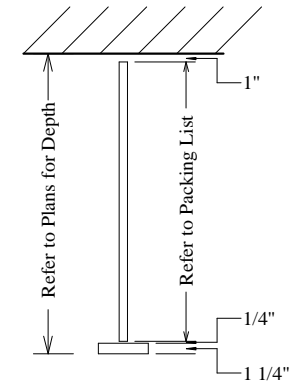

Wall Hung Screen

Wall Hung Screen
w/ Continuous Flange

Overhead Braced Screen

Floor Braced Screen

Floor to Ceiling Screen

GENERAL PARTITIONS Mfg. Corp.
1702 Peninsula Drive, Erie PA
P.O. Box 8370, Erie, PA 16505-0370
Phone (814) 833-1154 FAX (814) 838-3473