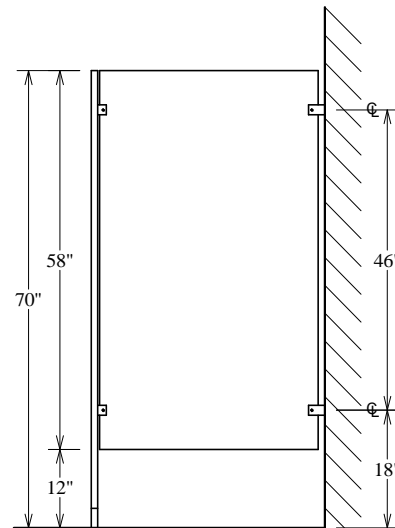

Wall Hung Screen

Wall Hung Screen
w/ Continuous Flange

Overhead Braced Screen

Floor Braced Screen

Floor to Ceiling Screen

GENERAL PARTITIONS Mfg. Corp.
1702 Peninsula Drive, Erie PA
P.O. Box 8370, Erie, PA 16505-0370
Phone (814) 833-1154 FAX (814) 838-3473