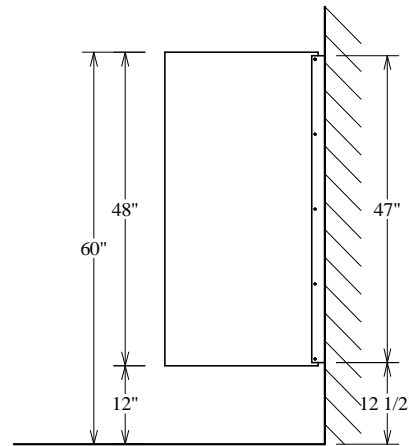

Wall Hung Screen

Wall Hung Screen
w/ Continuous Flange

Overhead Braced Screen

Floor Braced Screen

Floor to Ceiling Screen

GENERAL PARTITIONS Mfg. Corp.
1702 Peninsula Drive, Erie PA
P.O. Box 8370, Erie, PA 16505-0370
Phone (814) 833-1154 FAX (814) 838-3473