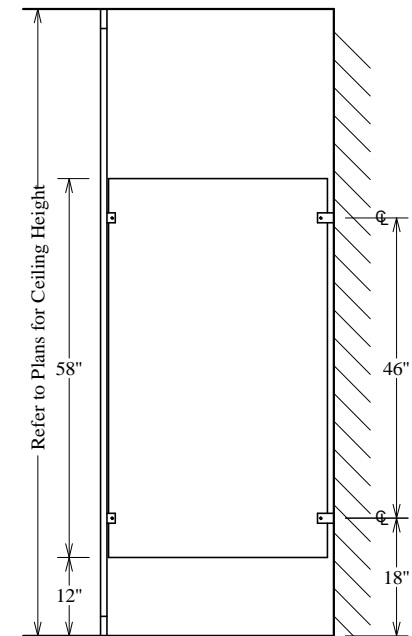

Wall Hung Screen

Wall Hung Screen
w/ Continuous Flange

Overhead Braced Screen

Floor Braced Screen

Floor to Ceiling Screen

GENERAL PARTITIONS Mfg. Corp.
1702 Peninsula Drive, Erie PA
P.O. Box 8370, Erie, PA 16505-0370
Phone (814) 833-1154 FAX (814) 838-3473