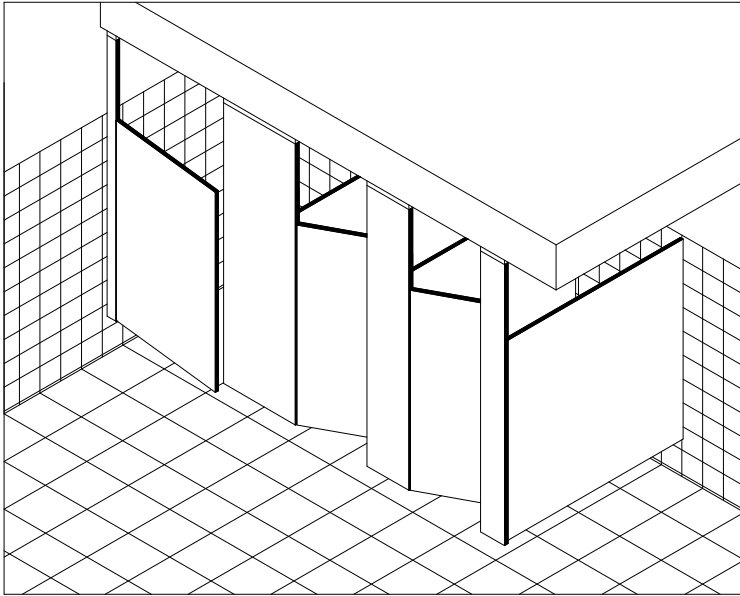

Color Thru Solid Phenolic Core Series 50 - Ceiling Anchored

Scope - Color Thru Solid Phenolic Core toilet, shower and dressing compartments are fabricated of SPC with matte. Completely water resistant, impervious to steam, soap, and detergents. Will not mildew.

Panels - Will be 1/2" thick

Doors - Will be 3/4" thick

50 Series Pilasters - Will be 3/4" thick. Pilasters are to be anchored to overhead member (which member is to be supplied by others) with standard 3/8" threaded rod, hex nuts and washers to provide vertical adjustment and necessary strength.