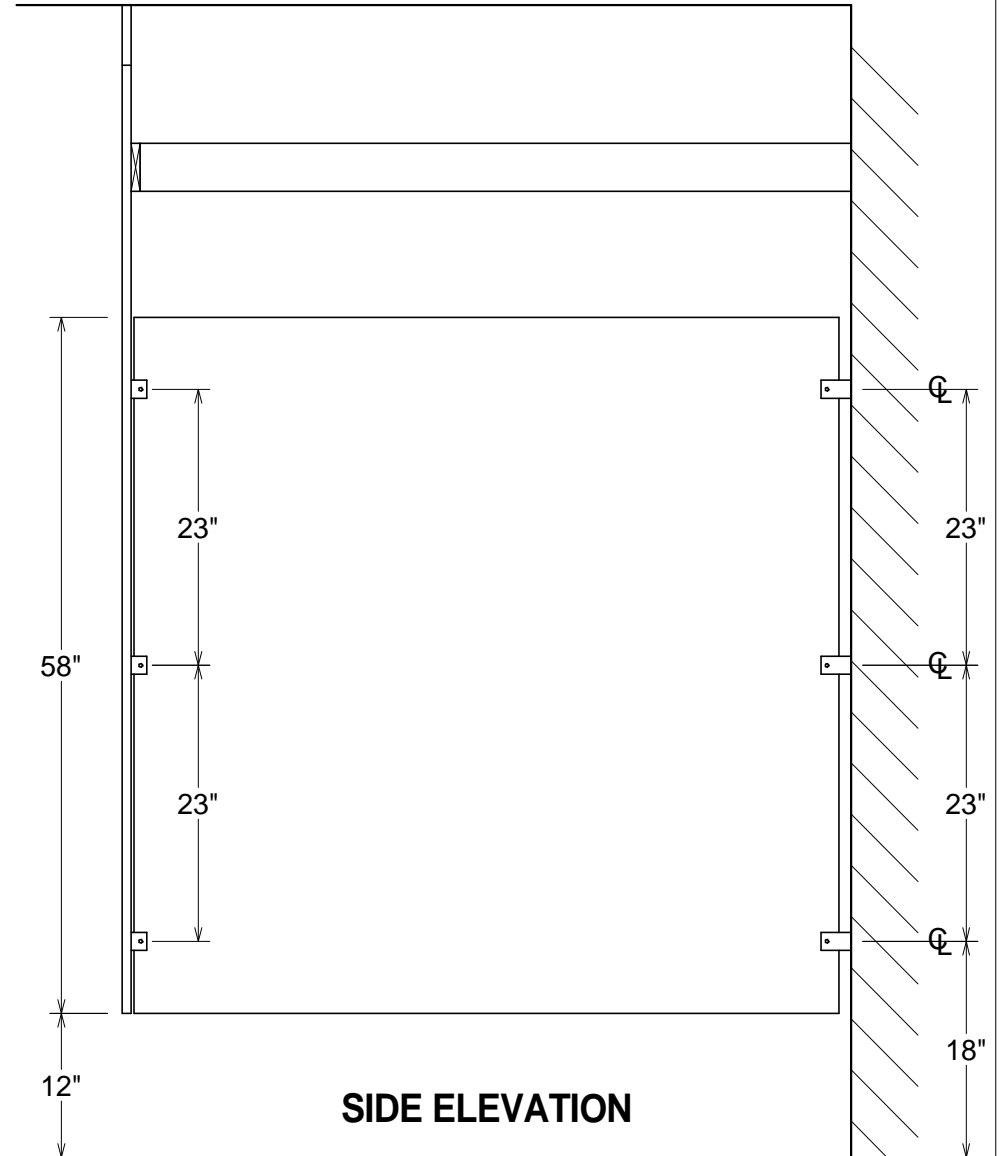

SOLID PHENOLIC CORE

GENERAL PARTITIONS Mfg. Corp.
1702 Peninsula Drive, Erie PA
P.O. Box 8370, Erie, PA 16505-0370
Phone (814) 833-1154 FAX (814) 838-3473

SERIES 50 - TYPICAL ELEVATION
BACKING POINTS FOR OTHER THAN MASONRY WALLS INDICATED
STANDARD ALUMINUM HARDWARE w/ HEADER