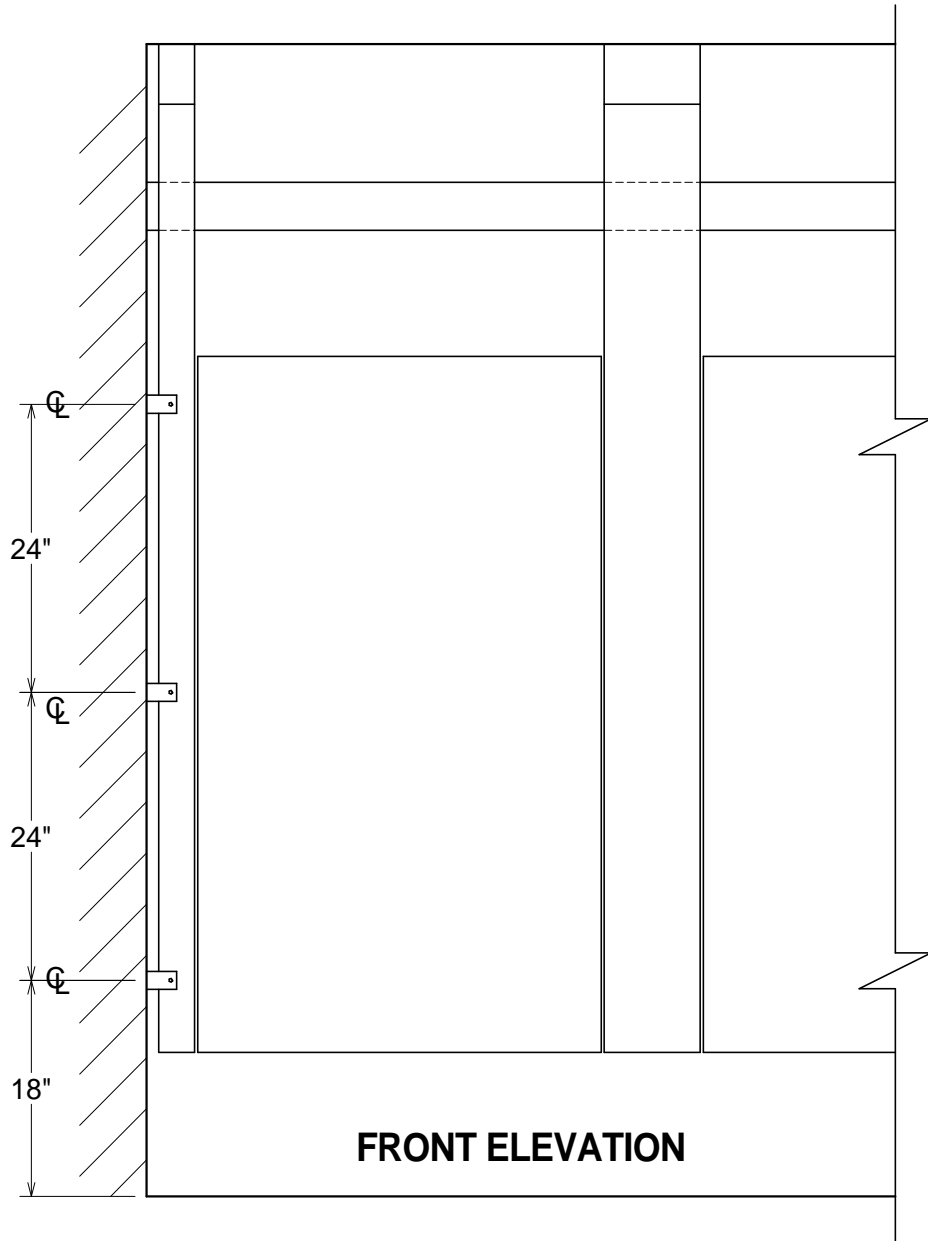

SOLID PHENOLIC CORE

GENERAL PARTITIONS Mfg. Corp.
1702 Peninsula Drive, Erie PA
P.O. Box 8370, Erie, PA 16505-0370
Phone (814) 833-1154 FAX (814) 838-3473

SERIES 50 - TYPICAL ELEVATION
BACKING POINTS FOR OTHER THAN MASONRY WALLS INDICATED
STANDARD ALUMINUM HARDWARE w/ HEADER