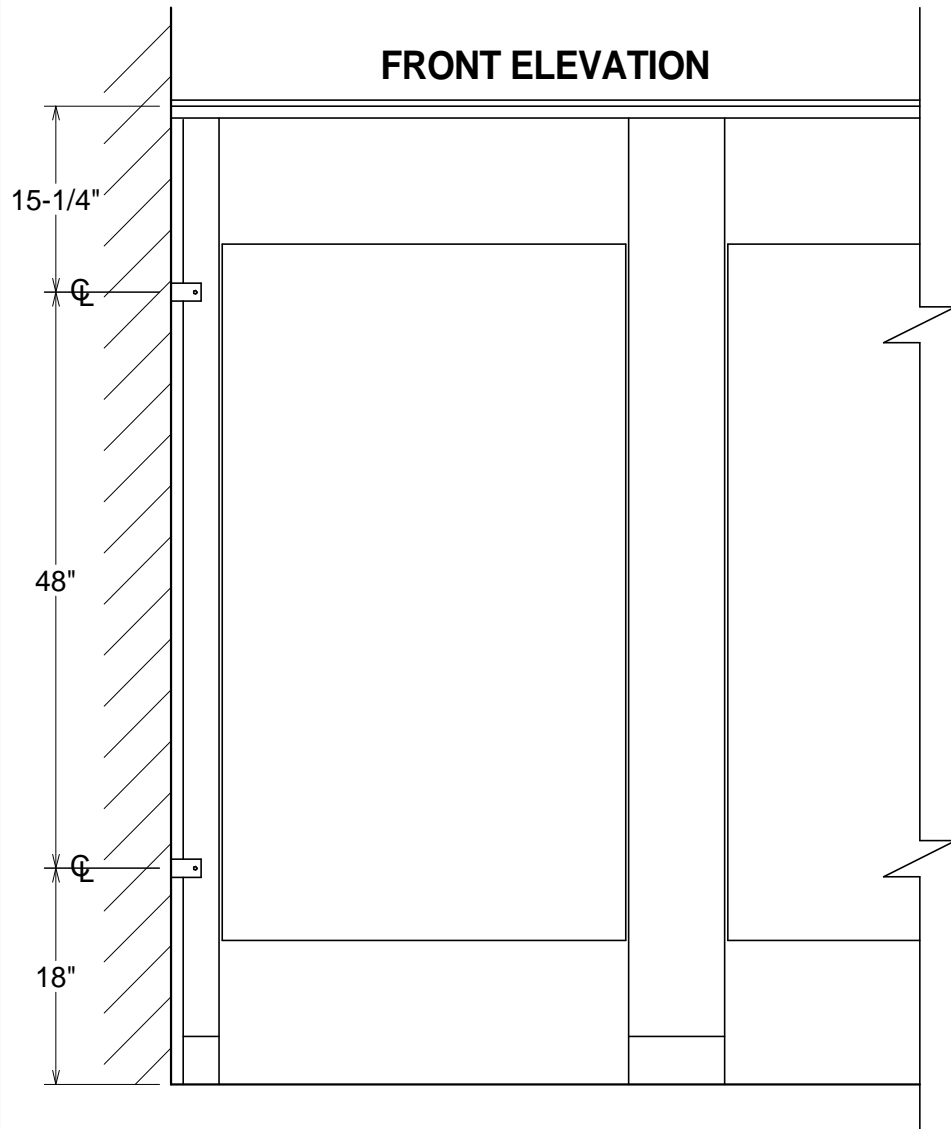

SOLID PHENOLIC CORE

GENERAL PARTITIONS Mfg. Corp.
1702 Peninsula Drive, Erie PA
P.O. Box 8370, Erie, PA 16505-0370
Phone (814) 833-1154 FAX (814) 838-3473

SERIES 40 - TYPICAL ELEVATION
BACKING POINTS FOR OTHER THAN MASONRY WALLS INDICATED
STANDARD ALUMINUM HARDWARE