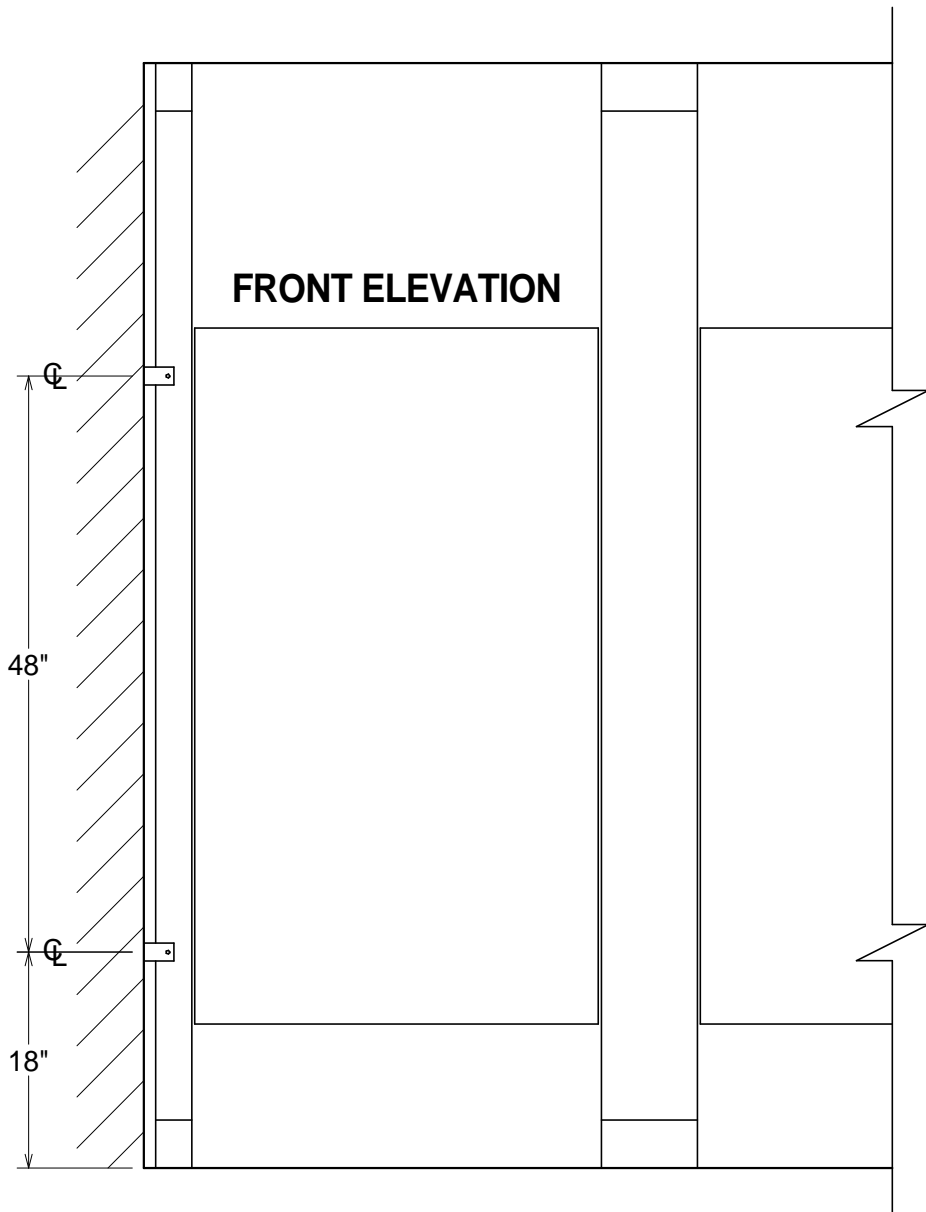

SOLID PHENOLIC CORE

GENERAL PARTITIONS Mfg. Corp.
1702 Peninsula Drive, Erie PA
P.O. Box 8370, Erie, PA 16505-0370
Phone (814) 833-1154 FAX (814) 838-3473

SERIES 60 - TYPICAL ELEVATION
BACKING POINTS FOR OTHER THAN MASONRY WALLS INDICATED
STANDARD ALUMINUM HARDWARE