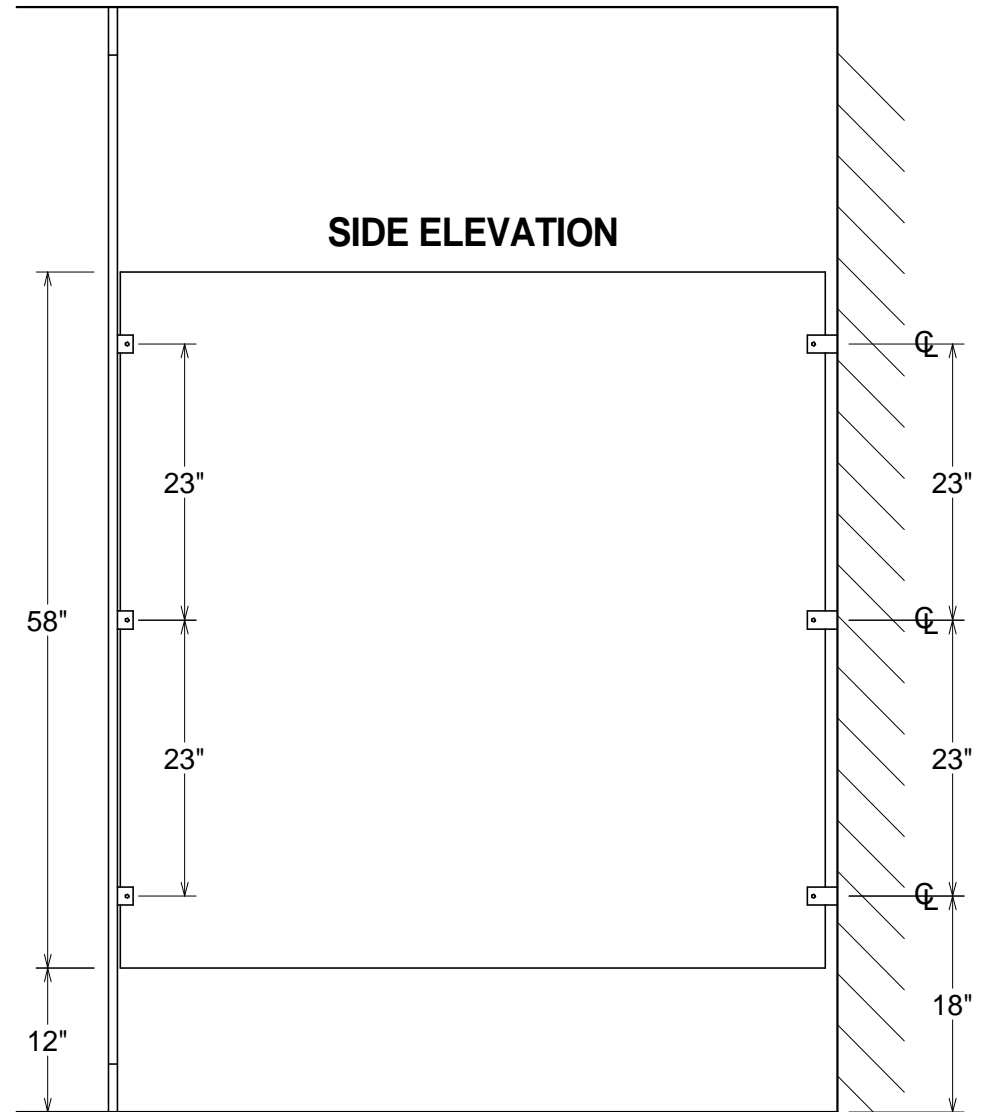

SOLID PHENOLIC CORE

GENERAL PARTITIONS Mfg. Corp.
1702 Peninsula Drive, Erie PA
P.O. Box 8370, Erie, PA 16505-0370
Phone (814) 833-1154 FAX (814) 838-3473

SERIES 60 - TYPICAL ELEVATION
BACKING POINTS FOR OTHER THAN MASONRY WALLS INDICATED
STANDARD ALUMINUM HARDWARE