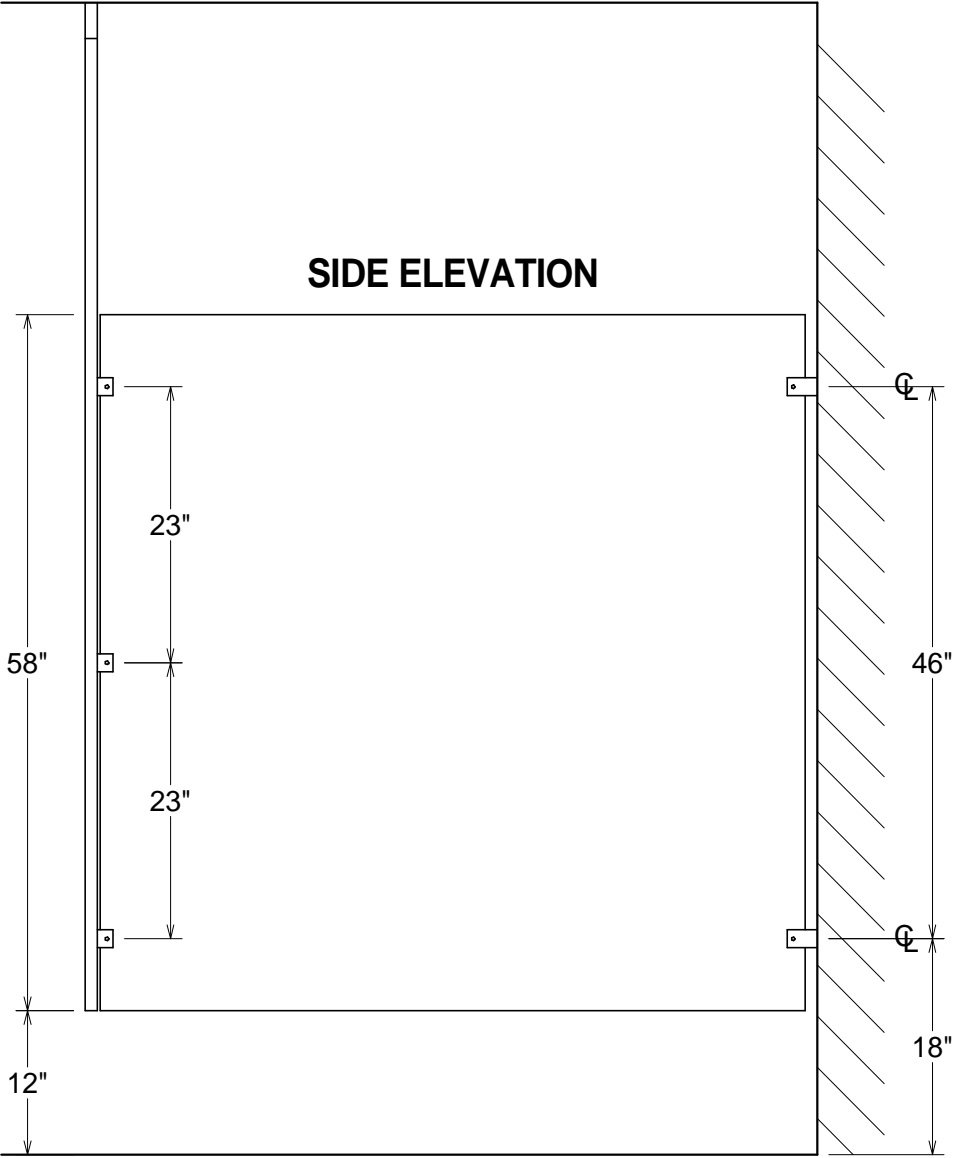

PLASTIC LAMINATE

GENERAL PARTITIONS Mfg. Corp.
 1702 Peninsula Drive, Erie PA
 P.O. Box 8370, Erie, PA 16505-0370
 Phone (814) 833-1154 FAX (814) 838-3473

SERIES 50 - TYPICAL ELEVATION
BACKING POINTS FOR OTHER THAN MASONRY WALLS INDICATED
STANDARD HARDWARE