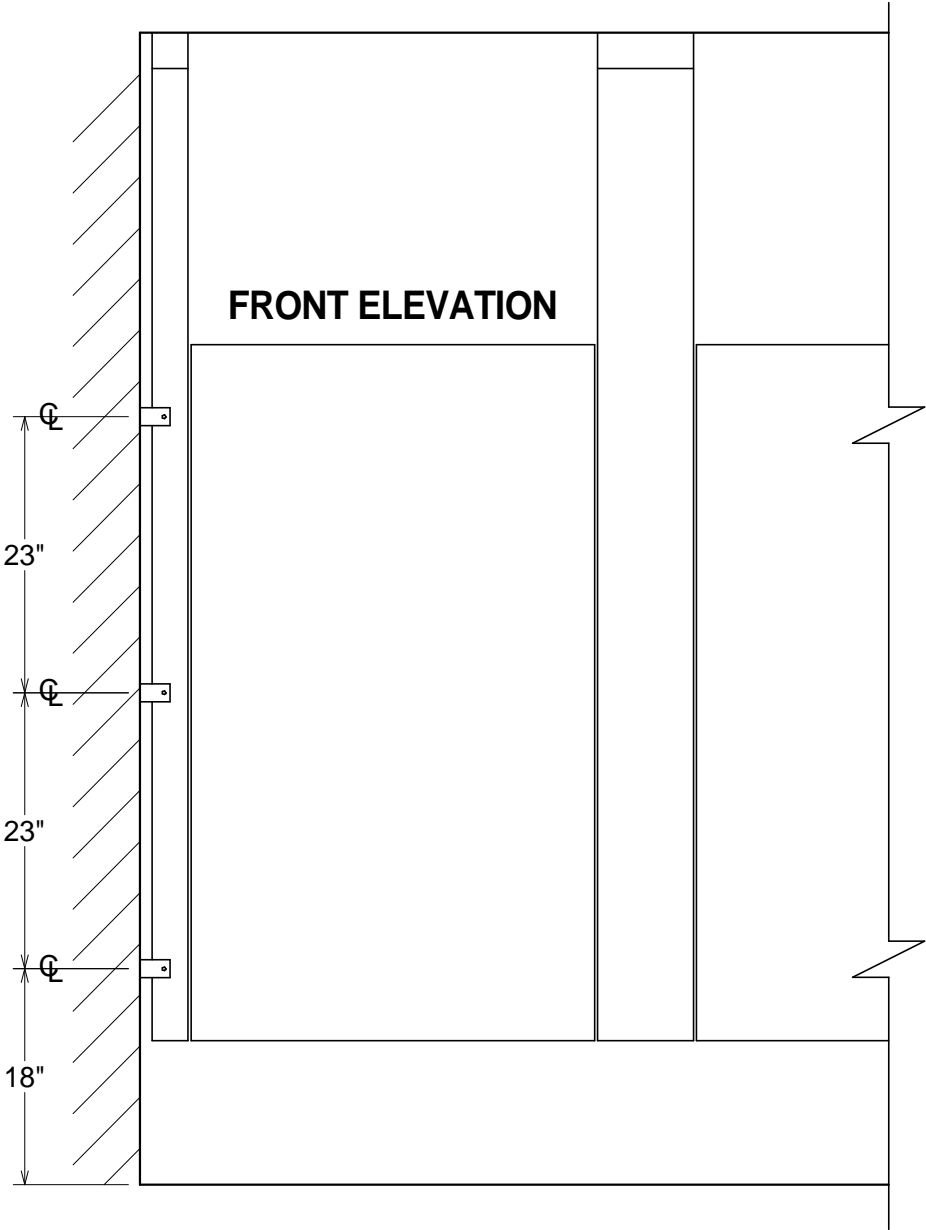

PLASTIC LAMINATE

GENERAL PARTITIONS Mfg. Corp.
 1702 Peninsula Drive, Erie PA
 P.O. Box 8370, Erie, PA 16505-0370
 Phone (814) 833-1154 FAX (814) 838-3473

SERIES 50 - TYPICAL ELEVATION
BACKING POINTS FOR OTHER THAN MASONRY WALLS INDICATED
STANDARD HARDWARE