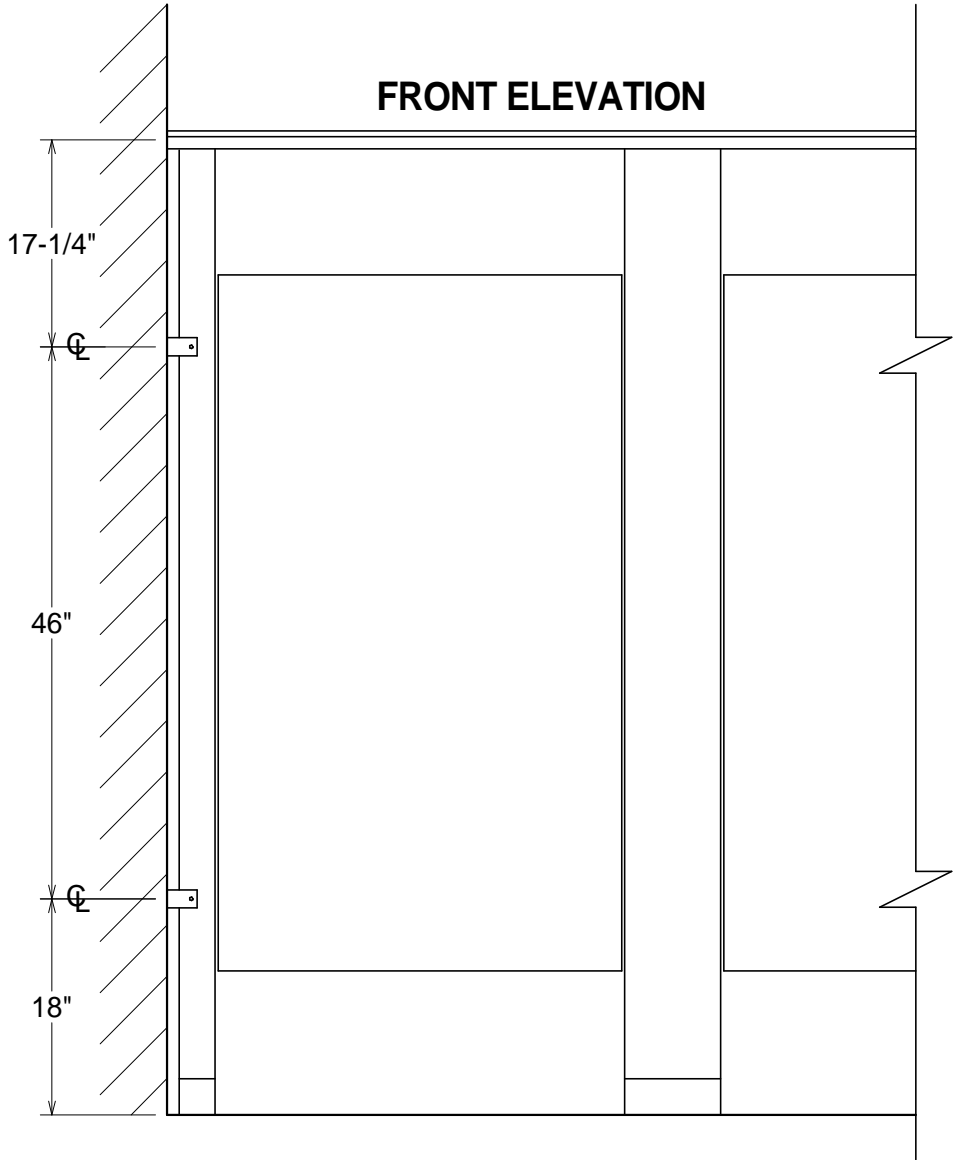

# PLASTIC LAMINATE

**GENERAL PARTITIONS** Mfg. Corp.  
 1702 Peninsula Drive, Erie PA  
 P.O. Box 8370, Erie, PA 16505-0370  
 Phone (814) 833-1154 FAX (814) 838-3473

**SERIES 40 - TYPICAL ELEVATION**  
**BACKING POINTS FOR OTHER THAN MASONRY WALLS INDICATED**  
**STANDARD HARDWARE**