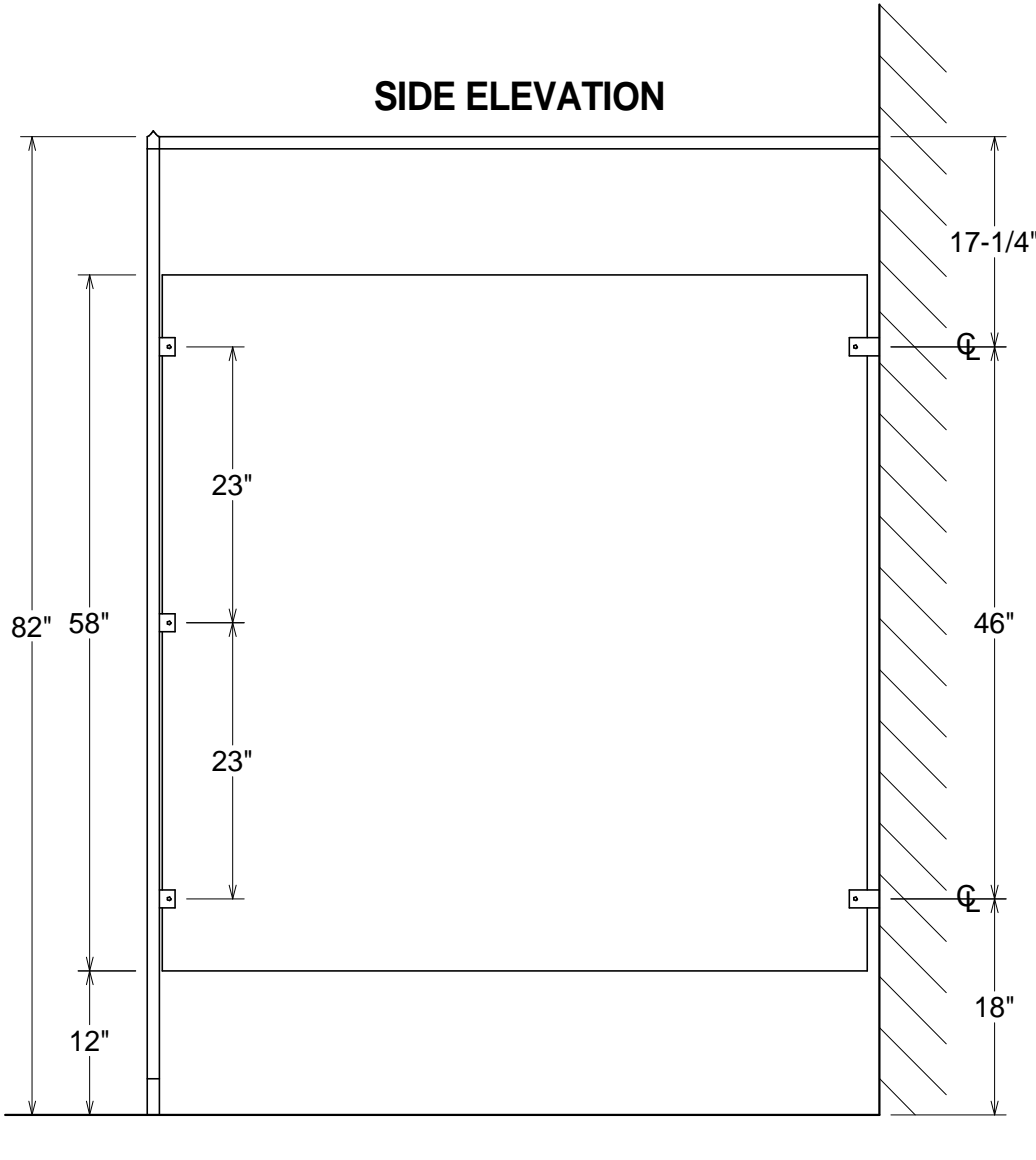

# PLASTIC LAMINATE

**GENERAL PARTITIONS** Mfg. Corp.  
 1702 Peninsula Drive, Erie PA  
 P.O. Box 8370, Erie, PA 16505-0370  
 Phone (814) 833-1154 FAX (814) 838-3473

**SERIES 40 - TYPICAL ELEVATION**  
**BACKING POINTS FOR OTHER THAN MASONRY WALLS INDICATED**  
**STANDARD HARDWARE**