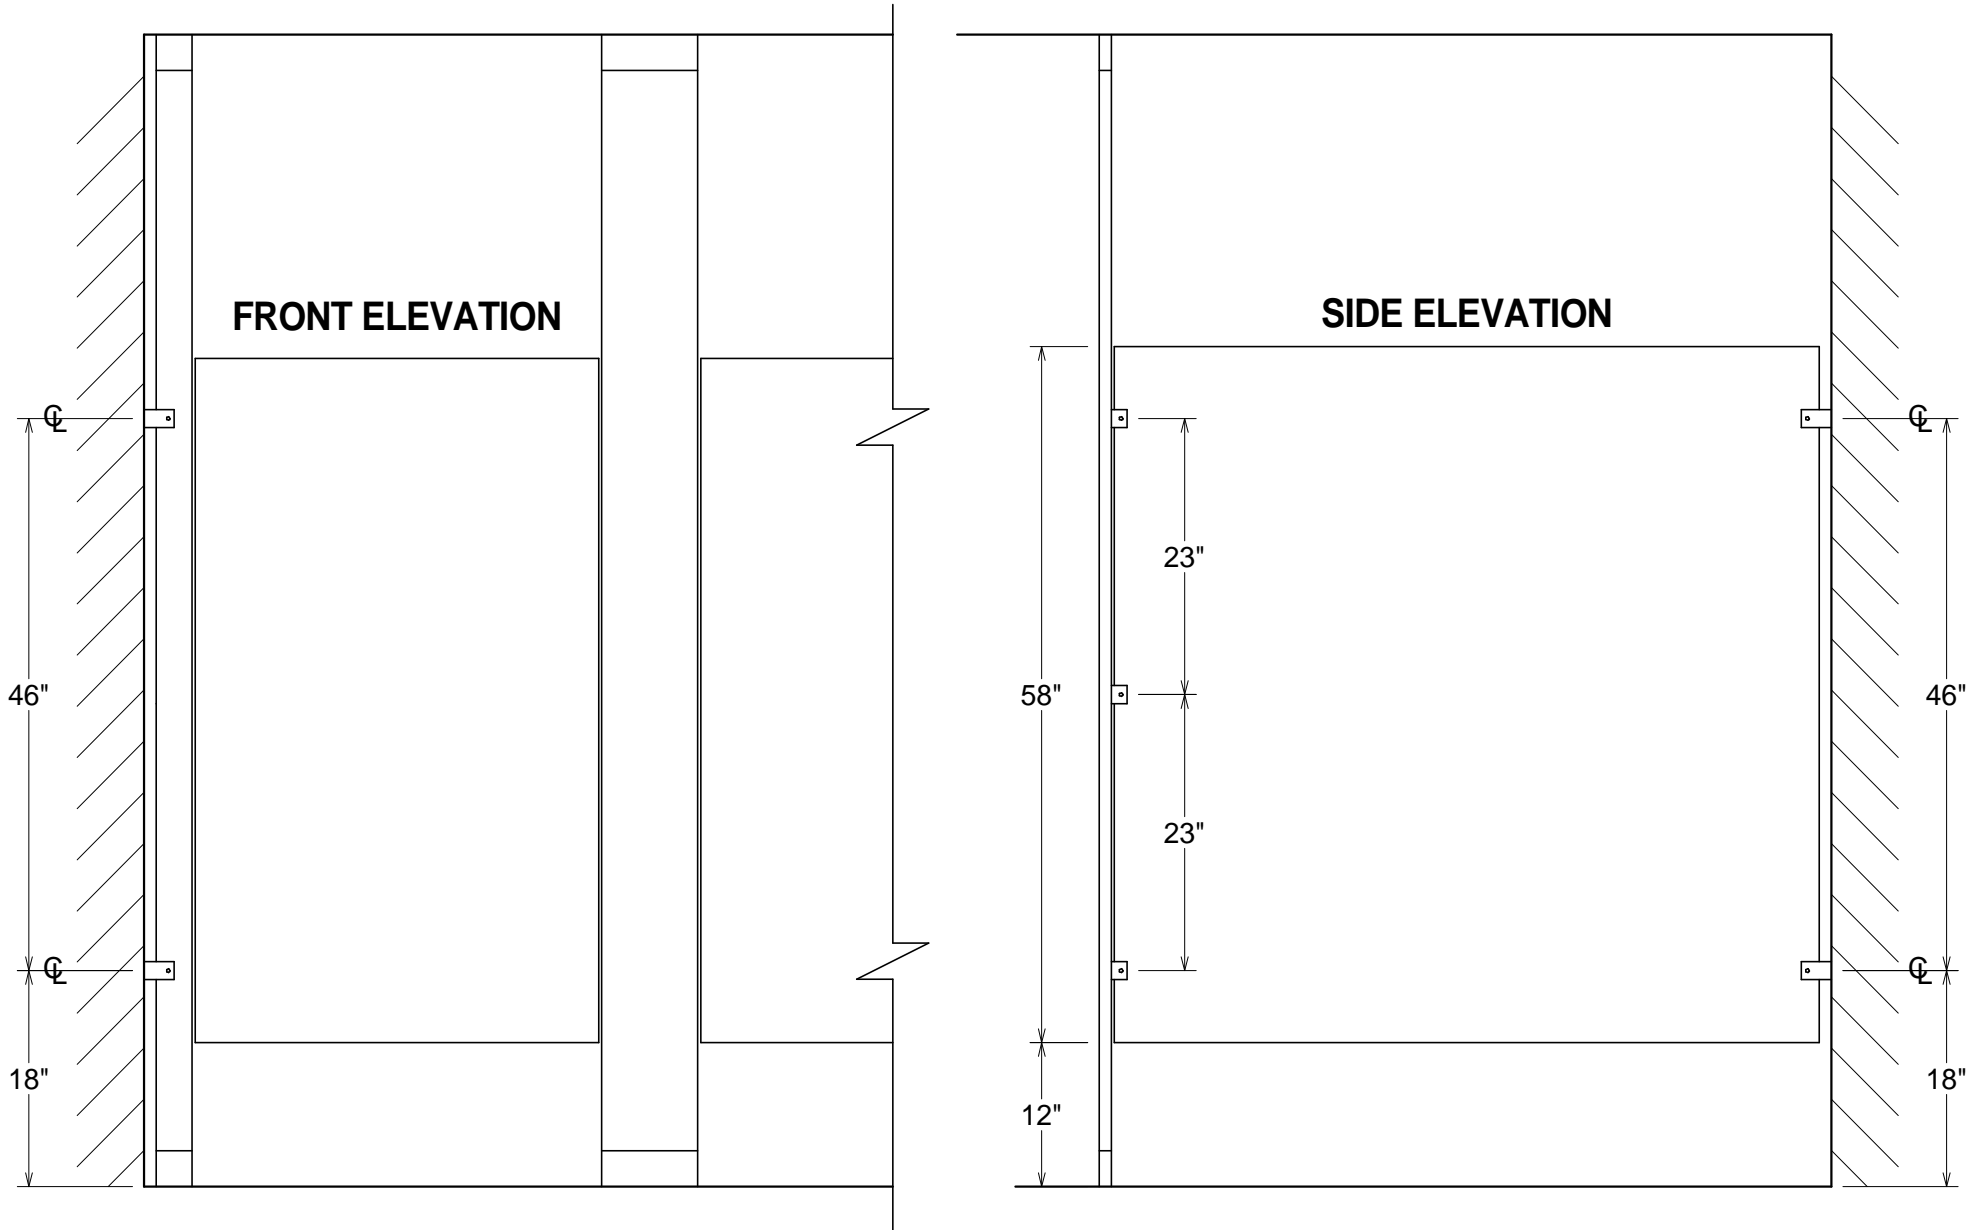

PLASTIC LAMINATE

GENERAL PARTITIONS Mfg. Corp.
1702 Peninsula Drive, Erie PA
P.O. Box 8370, Erie, PA 16505-0370
Phone (814) 833-1154 FAX (814) 838-3473

SERIES 60 - TYPICAL ELEVATION
BACKING POINTS FOR OTHER THAN MASONRY WALLS INDICATED
STANDARD HARDWARE