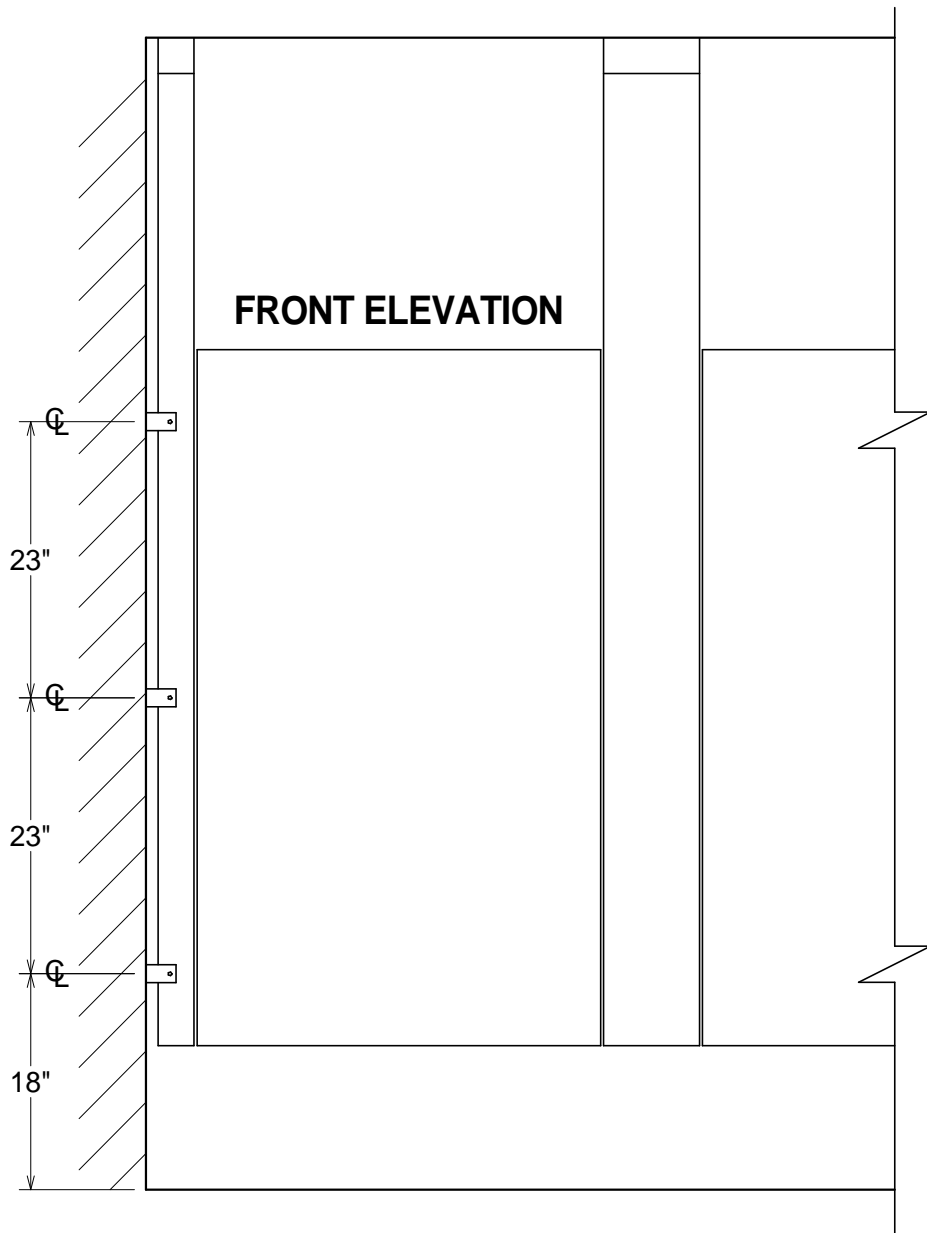

# STAINLESS STEEL

**GENERAL PARTITIONS** Mfg. Corp.  
1702 Peninsula Drive, Erie PA  
P.O. Box 8370, Erie, PA 16505-0370  
Phone (814) 833-1154 FAX (814) 838-3473

**SERIES 50 - TYPICAL ELEVATION**  
**BACKING POINTS FOR OTHER THAN MASONRY WALLS INDICATED**  
**STANDARD HARDWARE**