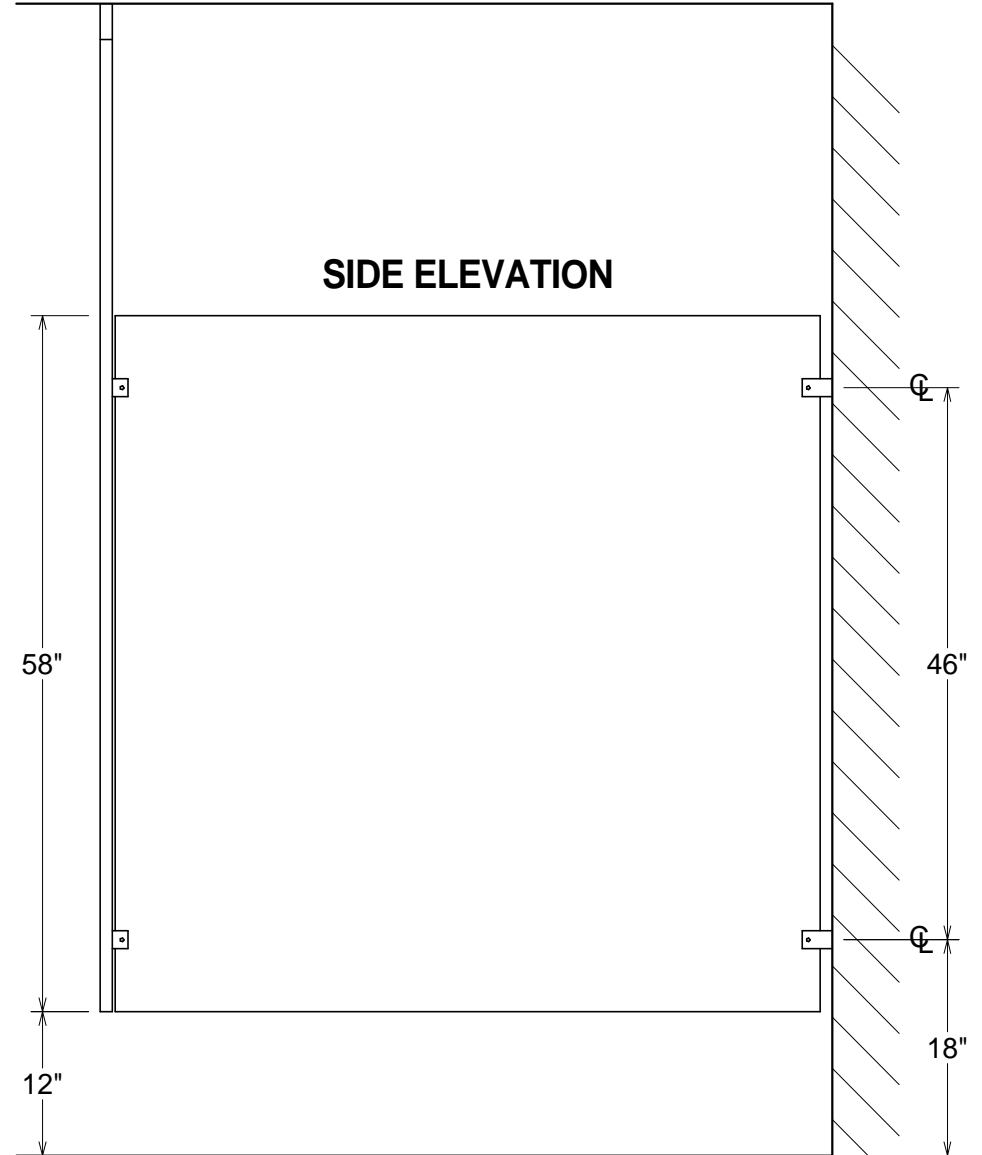

# STAINLESS STEEL

**GENERAL PARTITIONS** Mfg. Corp.  
1702 Peninsula Drive, Erie PA  
P.O. Box 8370, Erie, PA 16505-0370  
Phone (814) 833-1154 FAX (814) 838-3473

**SERIES 50 - TYPICAL ELEVATION**  
**BACKING POINTS FOR OTHER THAN MASONRY WALLS INDICATED**  
**STANDARD HARDWARE**