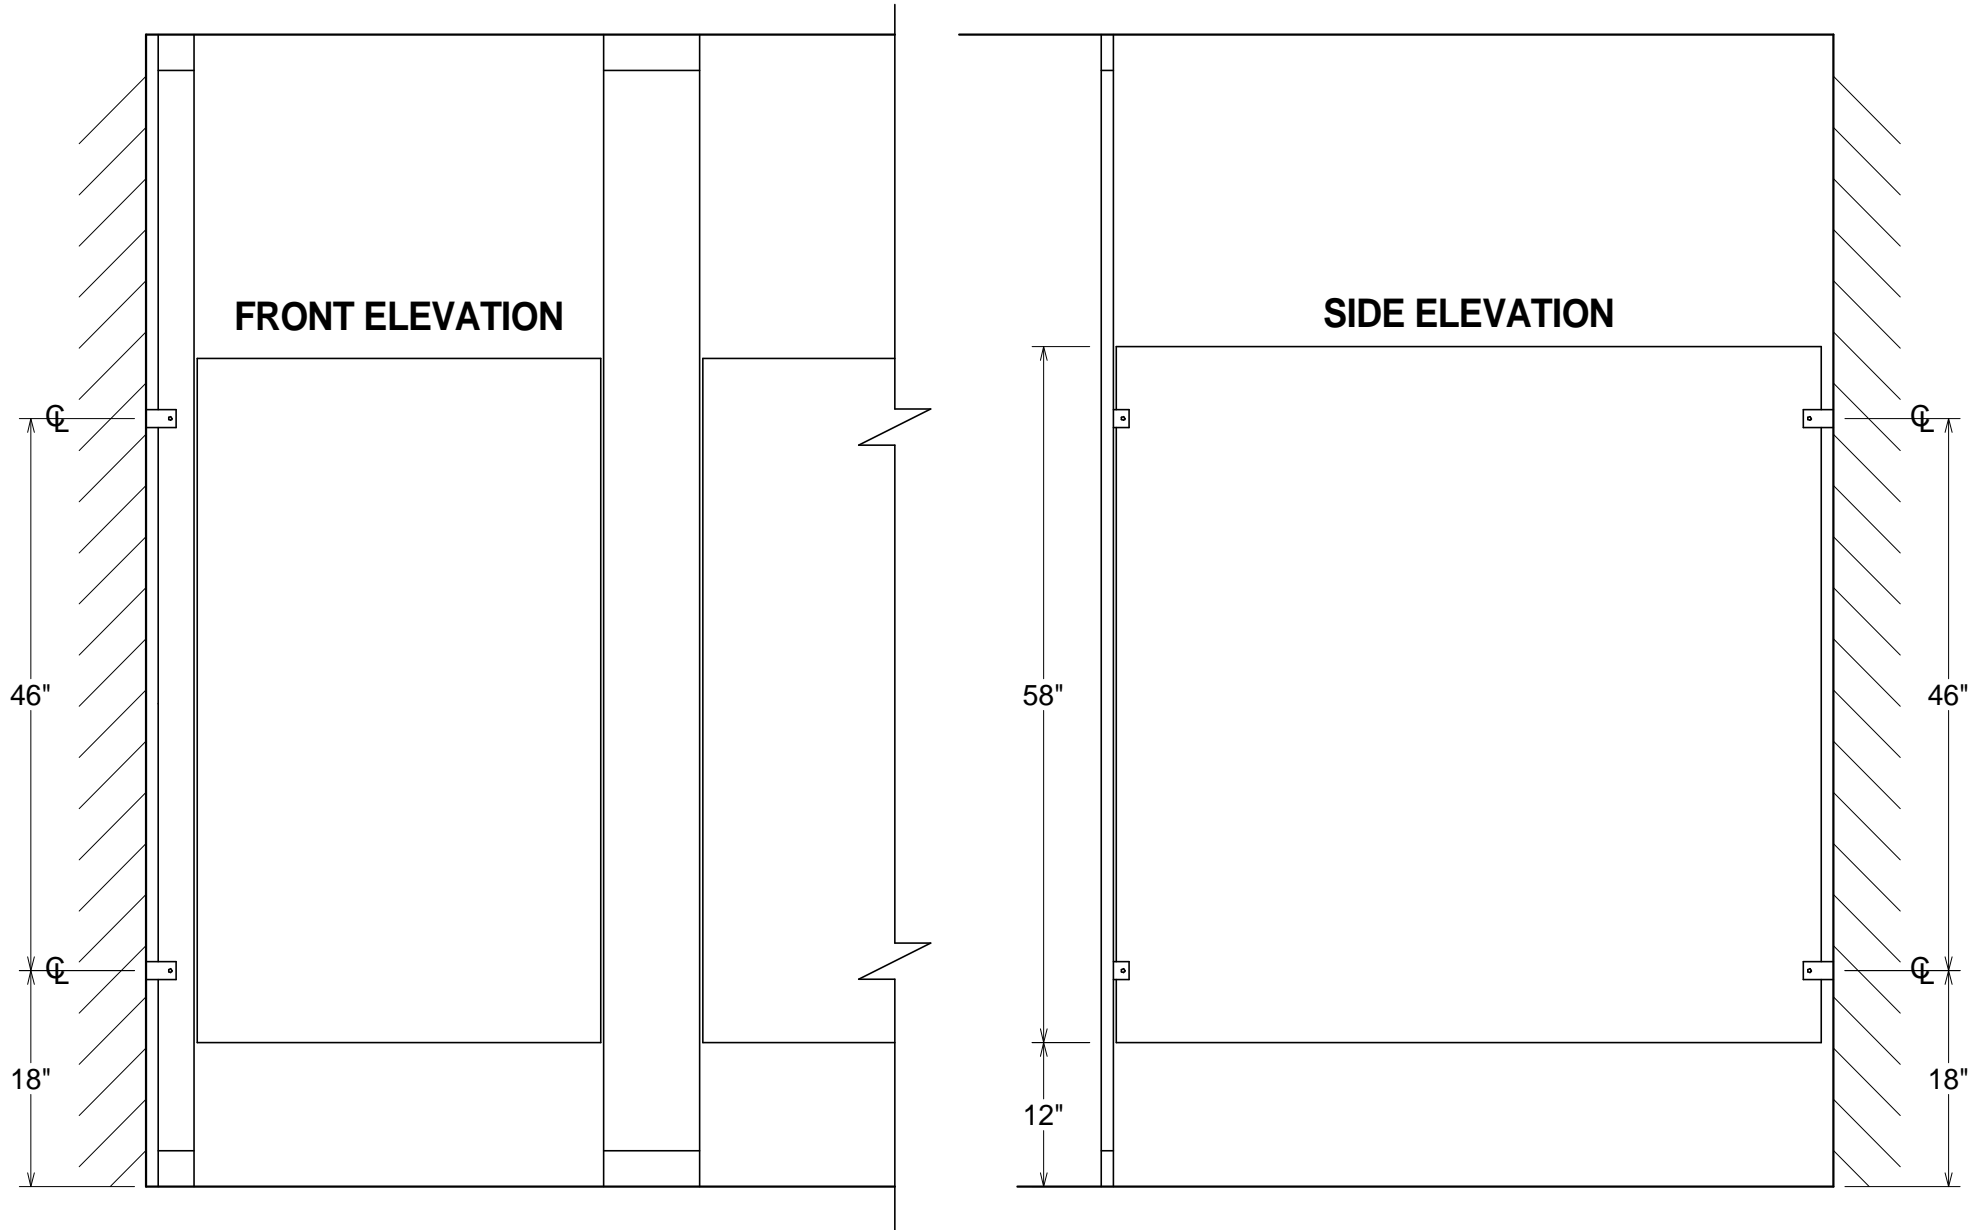

STAINLESS STEEL

GENERAL PARTITIONS Mfg. Corp.
1702 Peninsula Drive, Erie PA
P.O. Box 8370, Erie, PA 16505-0370
Phone (814) 833-1154 FAX (814) 838-3473

SERIES 60 - TYPICAL ELEVATION
BACKING POINTS FOR OTHER THAN MASONRY WALLS INDICATED
STANDARD HARDWARE