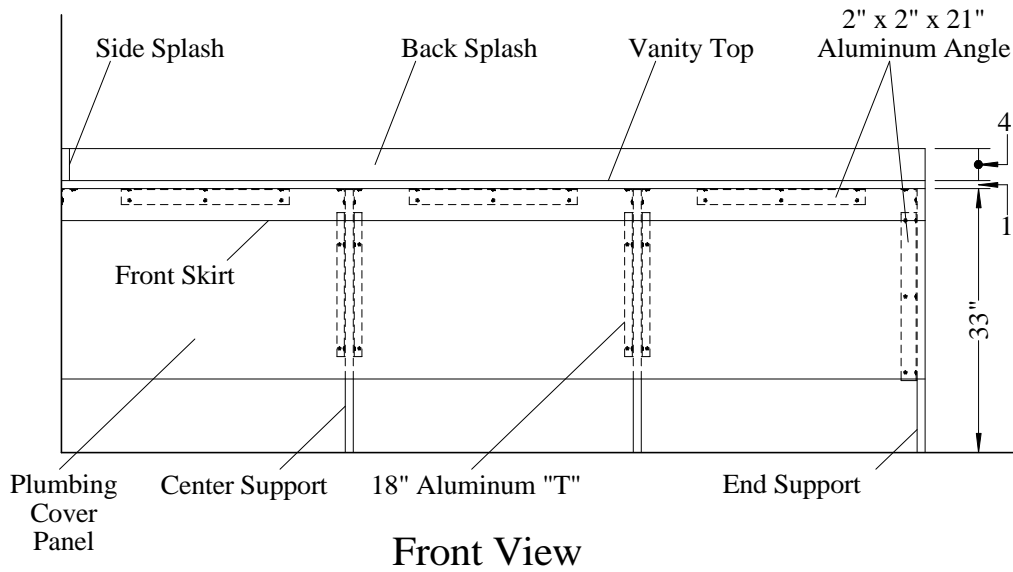

Top View

HDP VANITY w/ PLUMBING COVER

GENERAL PARTITIONS Mfg. Corp.
 1702 Peninsula Drive, Erie PA
 P.O. Box 8370, Erie, PA 16505-0370
 Phone (814) 833-1154 FAX (814) 838-3473