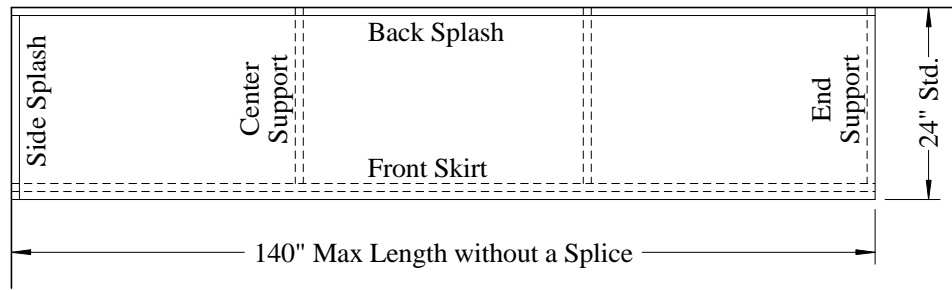

Top View

HDP VANITY w/ PLUMBING COVER

GENERAL PARTITIONS Mfg. Corp.
 1702 Peninsula Drive, Erie PA
 P.O. Box 8370, Erie, PA 16505-0370
 Phone (814) 833-1154 FAX (814) 838-3473