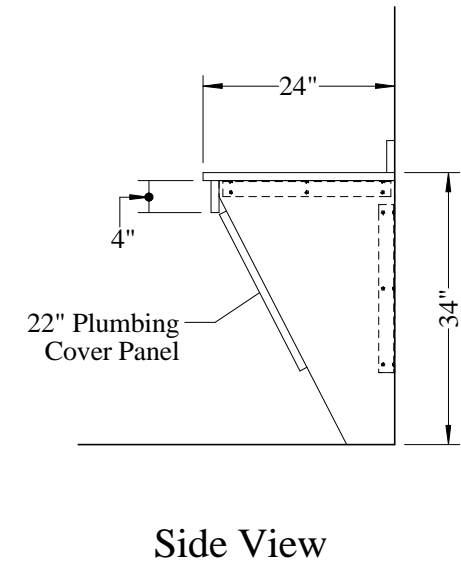

Top View

HDP VANITY w/ PLUMBING COVER

GENERAL PARTITIONS Mfg. Corp.
 1702 Peninsula Drive, Erie PA
 P.O. Box 8370, Erie, PA 16505-0370
 Phone (814) 833-1154 FAX (814) 838-3473