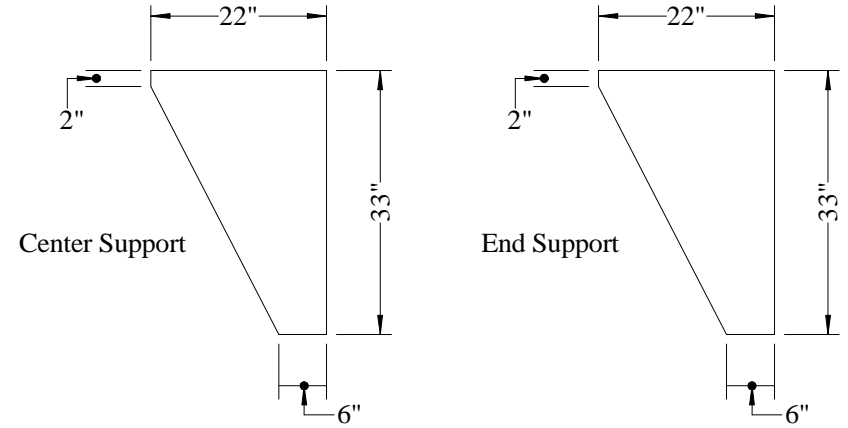

Top View

HDP VANITY w/ PLUMBING COVER

GENERAL PARTITIONS Mfg. Corp.
 1702 Peninsula Drive, Erie PA
 P.O. Box 8370, Erie, PA 16505-0370
 Phone (814) 833-1154 FAX (814) 838-3473