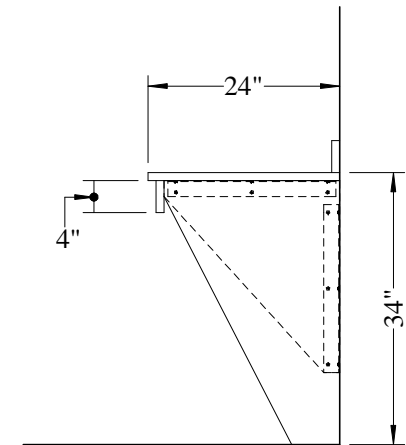

Top View

Front View

Side View

STANDARD HDP VANITY DETAIL

GENERAL PARTITIONS Mfg. Corp.
 1702 Peninsula Drive, Erie PA
 P.O. Box 8370, Erie, PA 16505-0370
 Phone (814) 833-1154 FAX (814) 838-3473