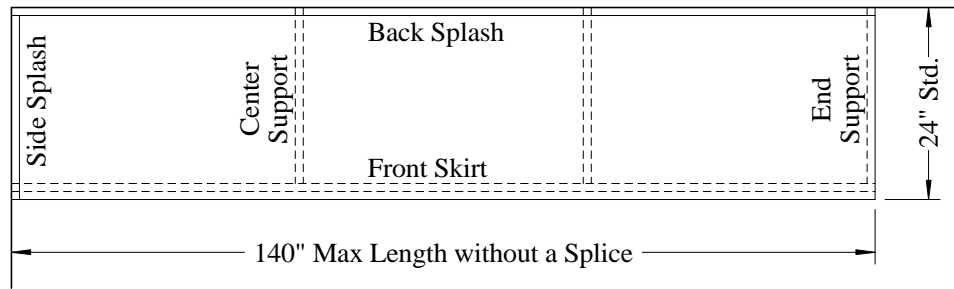

Top View

Front View

Side View

STANDARD HDP VANITY DETAIL

GENERAL PARTITIONS Mfg. Corp.
 1702 Peninsula Drive, Erie PA
 P.O. Box 8370, Erie, PA 16505-0370
 Phone (814) 833-1154 FAX (814) 838-3473