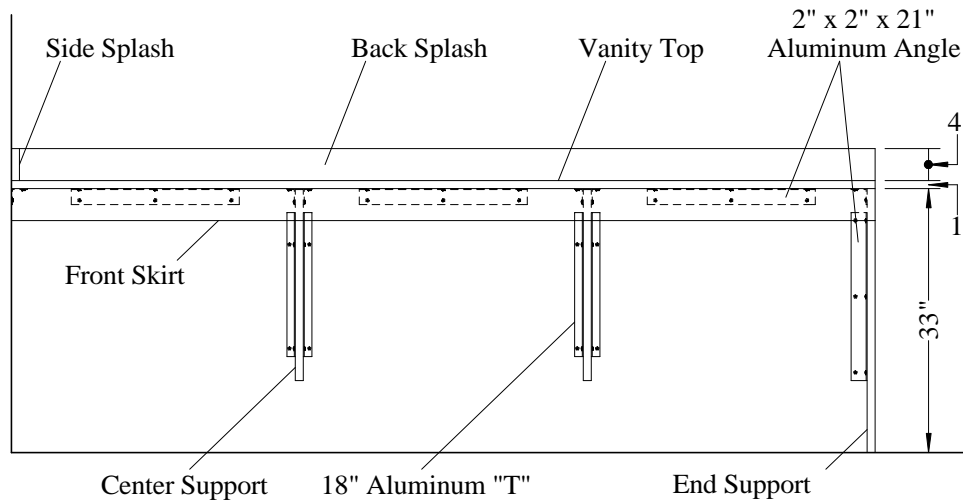

Top View

Front View

Side View

STANDARD HDP VANITY DETAIL

GENERAL PARTITIONS Mfg. Corp.
 1702 Peninsula Drive, Erie PA
 P.O. Box 8370, Erie, PA 16505-0370
 Phone (814) 833-1154 FAX (814) 838-3473