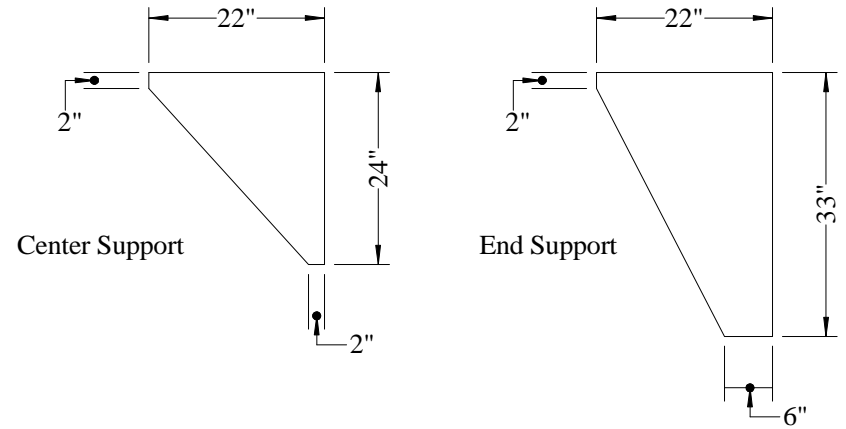

Top View

Front View

Side View

STANDARD HDP VANITY DETAIL

GENERAL PARTITIONS Mfg. Corp.
 1702 Peninsula Drive, Erie PA
 P.O. Box 8370, Erie, PA 16505-0370
 Phone (814) 833-1154 FAX (814) 838-3473