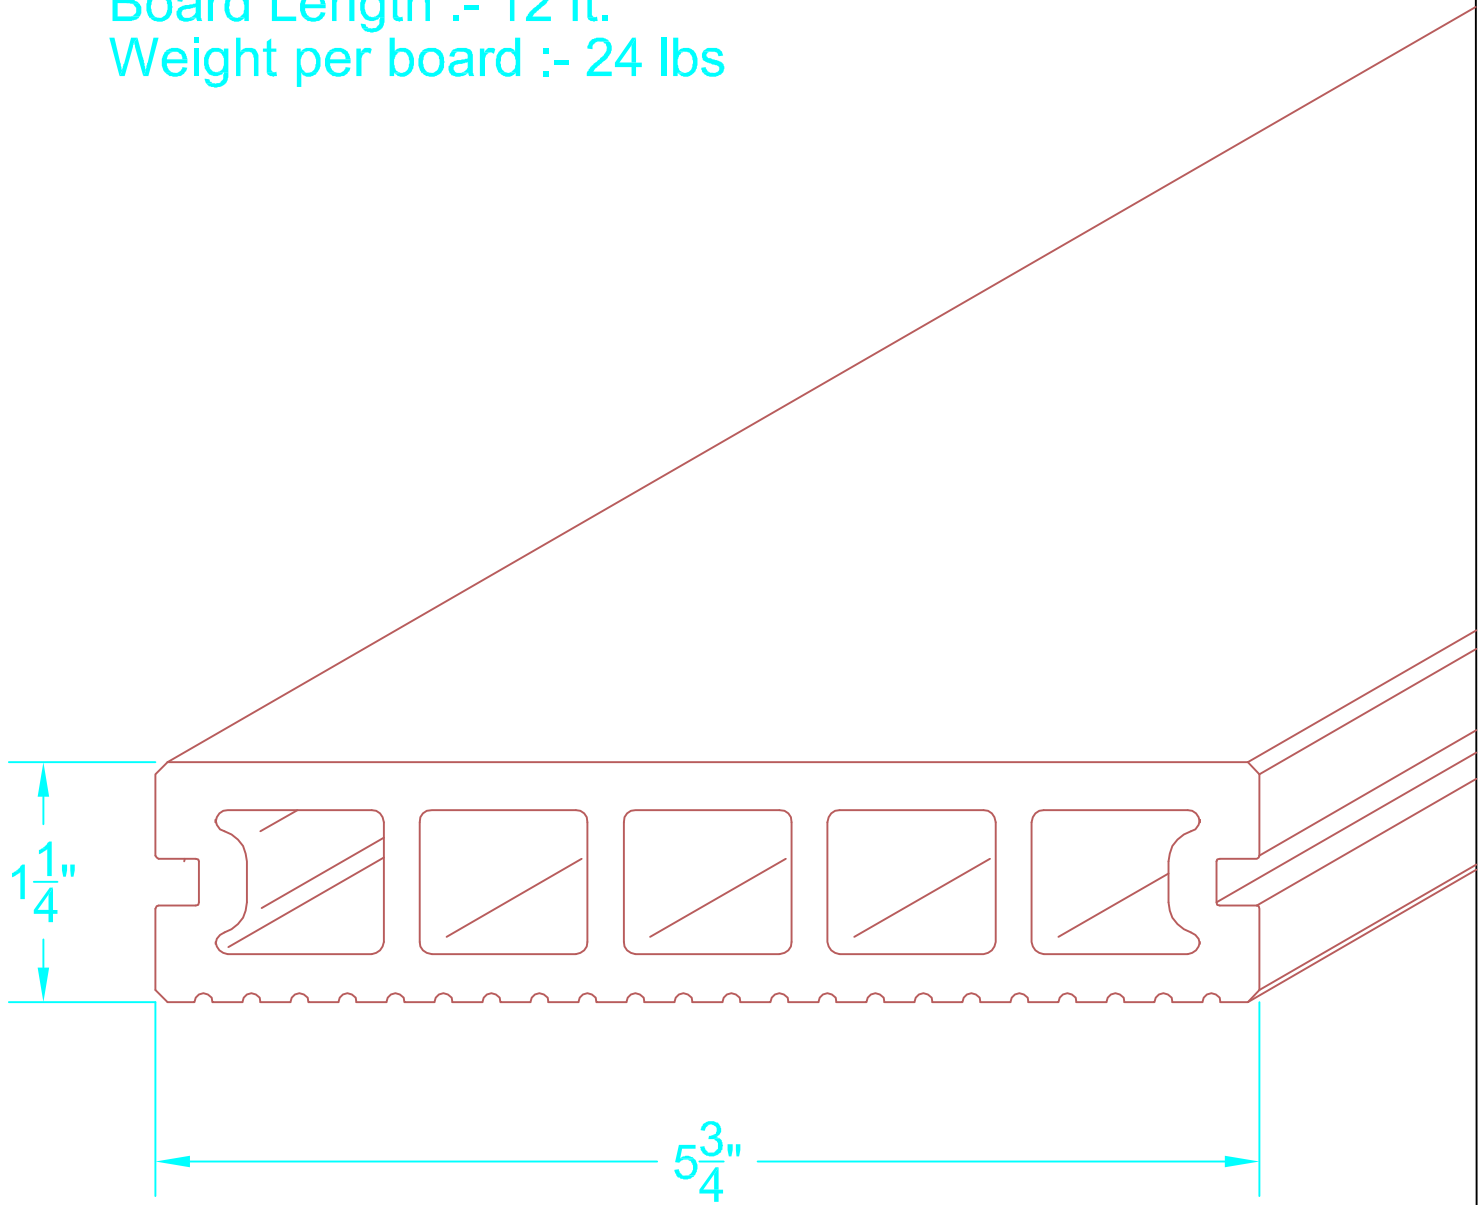

Board Length :- 12 ft.
Weight per board :- 24 lbs

Geolam

Architectural Eco-Technology

Title

Qualita decking

Drawn BR

Revision A

Date 2/2/16