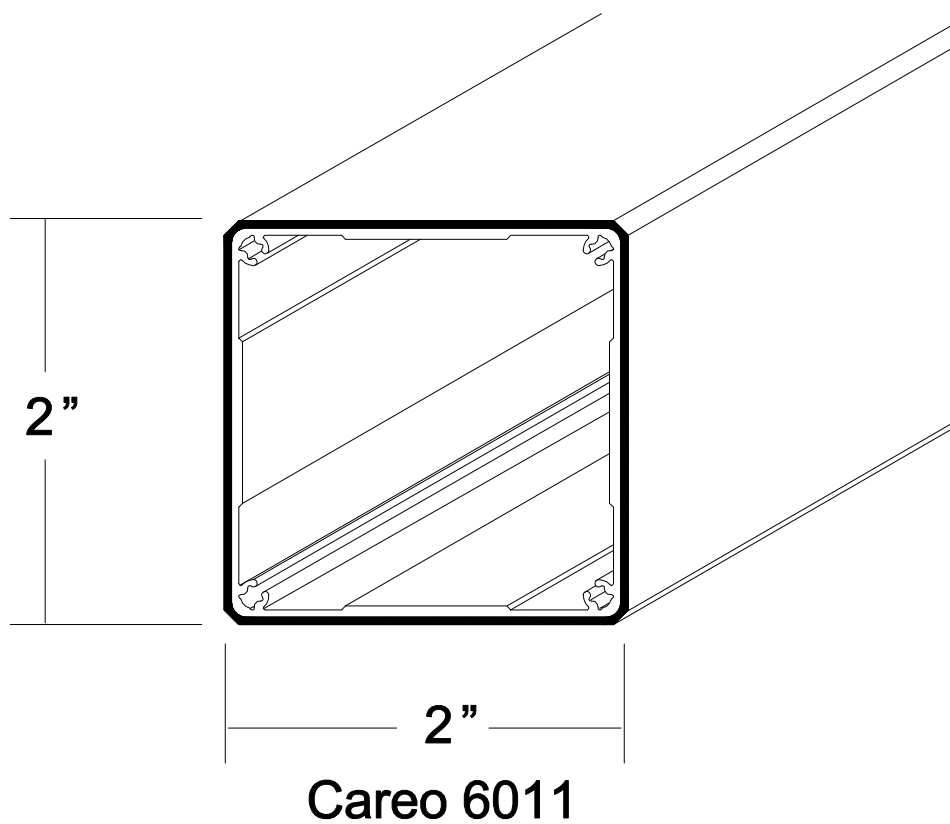

Trim Length: - Per customers specification
Weight per lineal ft.: - Careo 6011 = 0.93 lbs

Geolam
Architectural Eco-Technology

Hybrid Aluminum/WPC
Careo 6011

BR
2/22/16

A
3/21/17