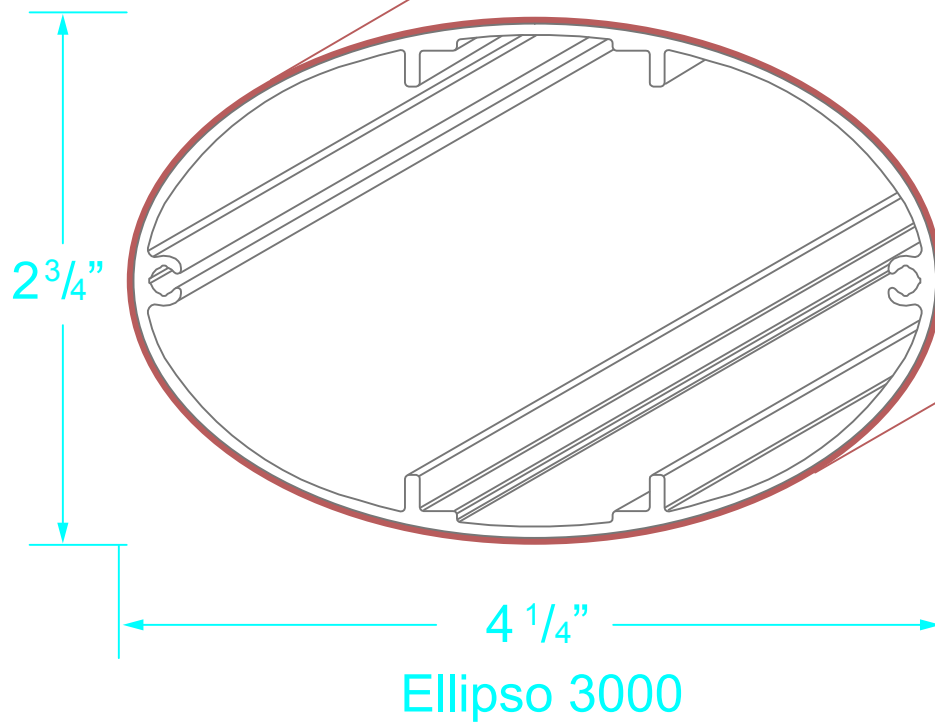

Trim Length: - Per customers specification
Weight per lineal ft.: - Ellipso 3000 = N/A

Geolam
Architectural Eco-Technology

Title	Hybrid Aluminum/WPC Ellipso 3000	
Drawn	RP	Revision
Date	3/4/19	Date