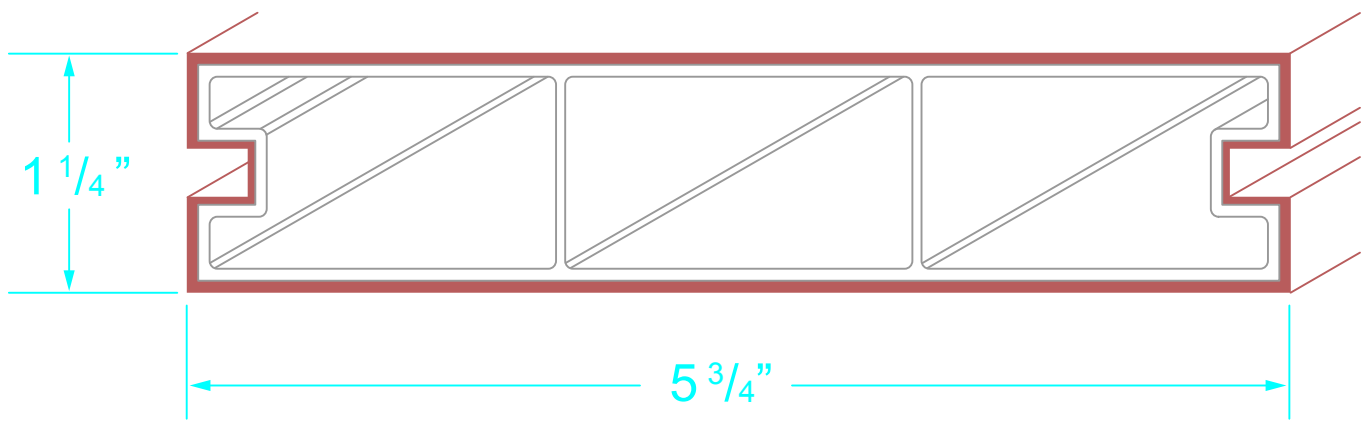

Trim Length: - Per customers specification
Weight per lineal ft.: - Planeo 4010 = 1.31 lbs

Planeo 4010

Geolam
Architectural Eco-Technology

Title
Hybrid Aluminum/WPC
Planeo 4010

Drawn RP Revision

Date 3/4/19 Date