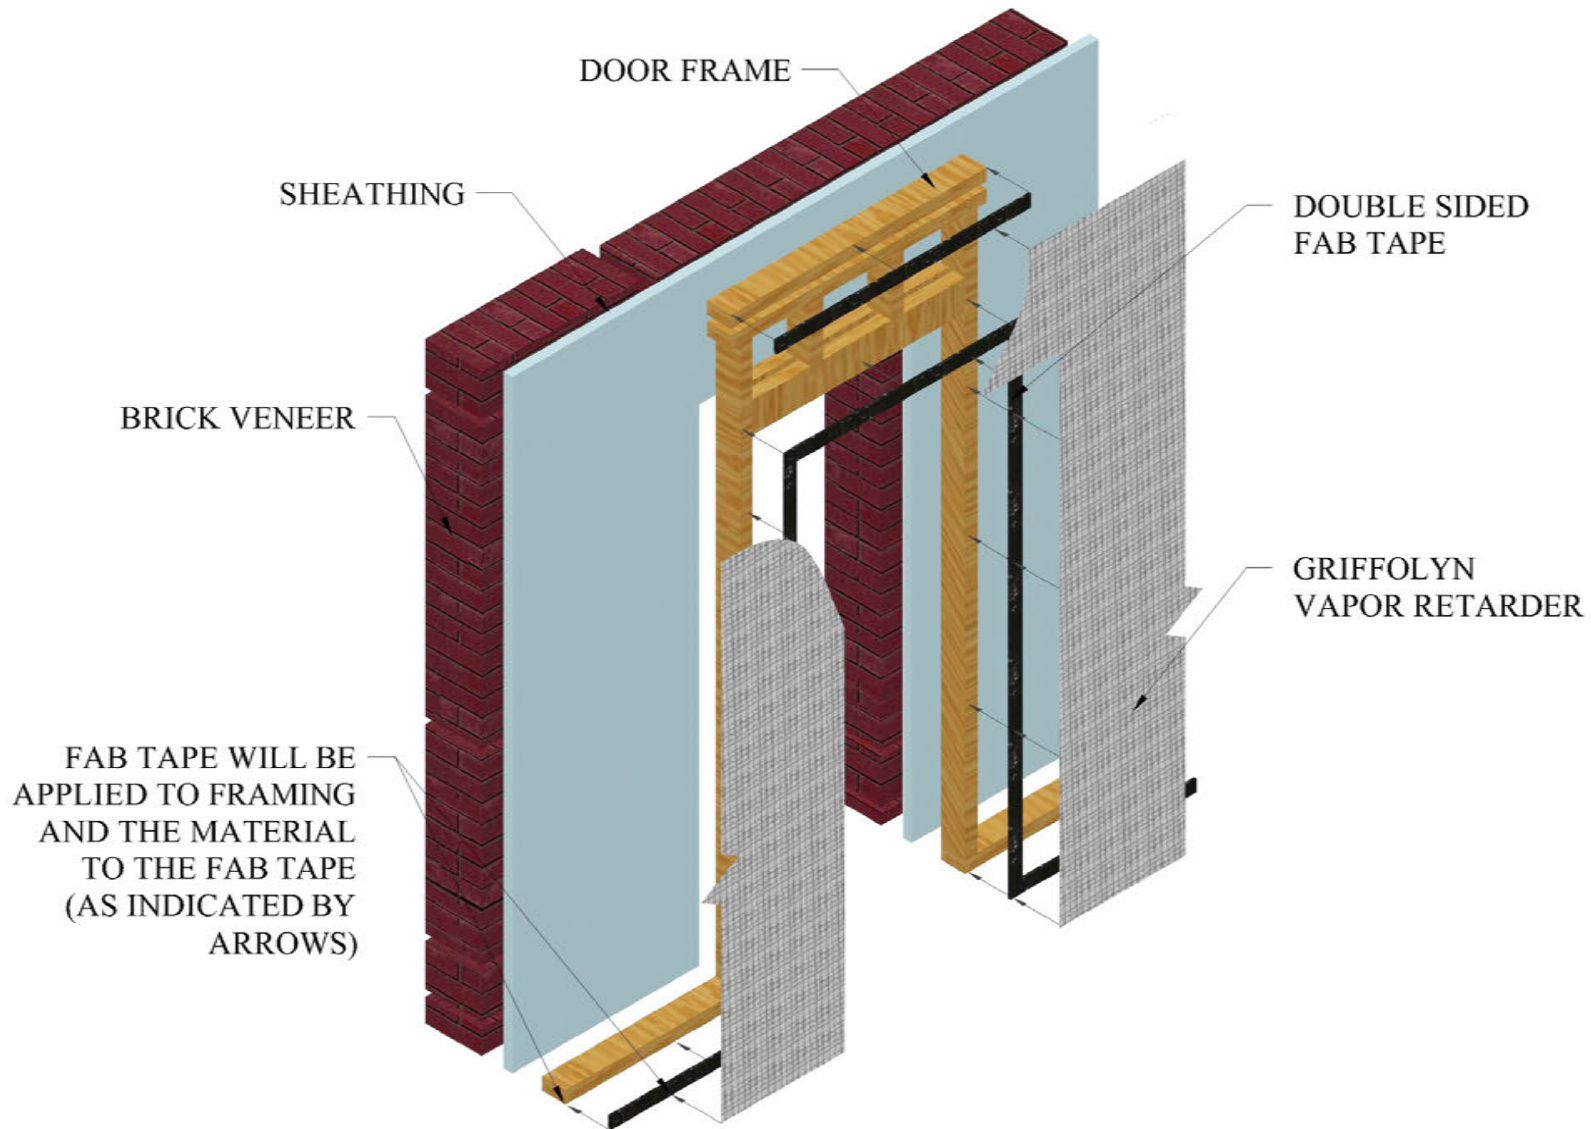

VAPOR RETARDER DOOR DETAIL

NOTE: This document provides information related to the installation of "Fab Tape", Vapor Retarder and related components. The information provided is recommended options for securing Griffolyn Vapor Retarder on an interior wall. The orientation or location of Griffolyn Vapor Retarders in a wall construction is as specified by the architect or specifier.