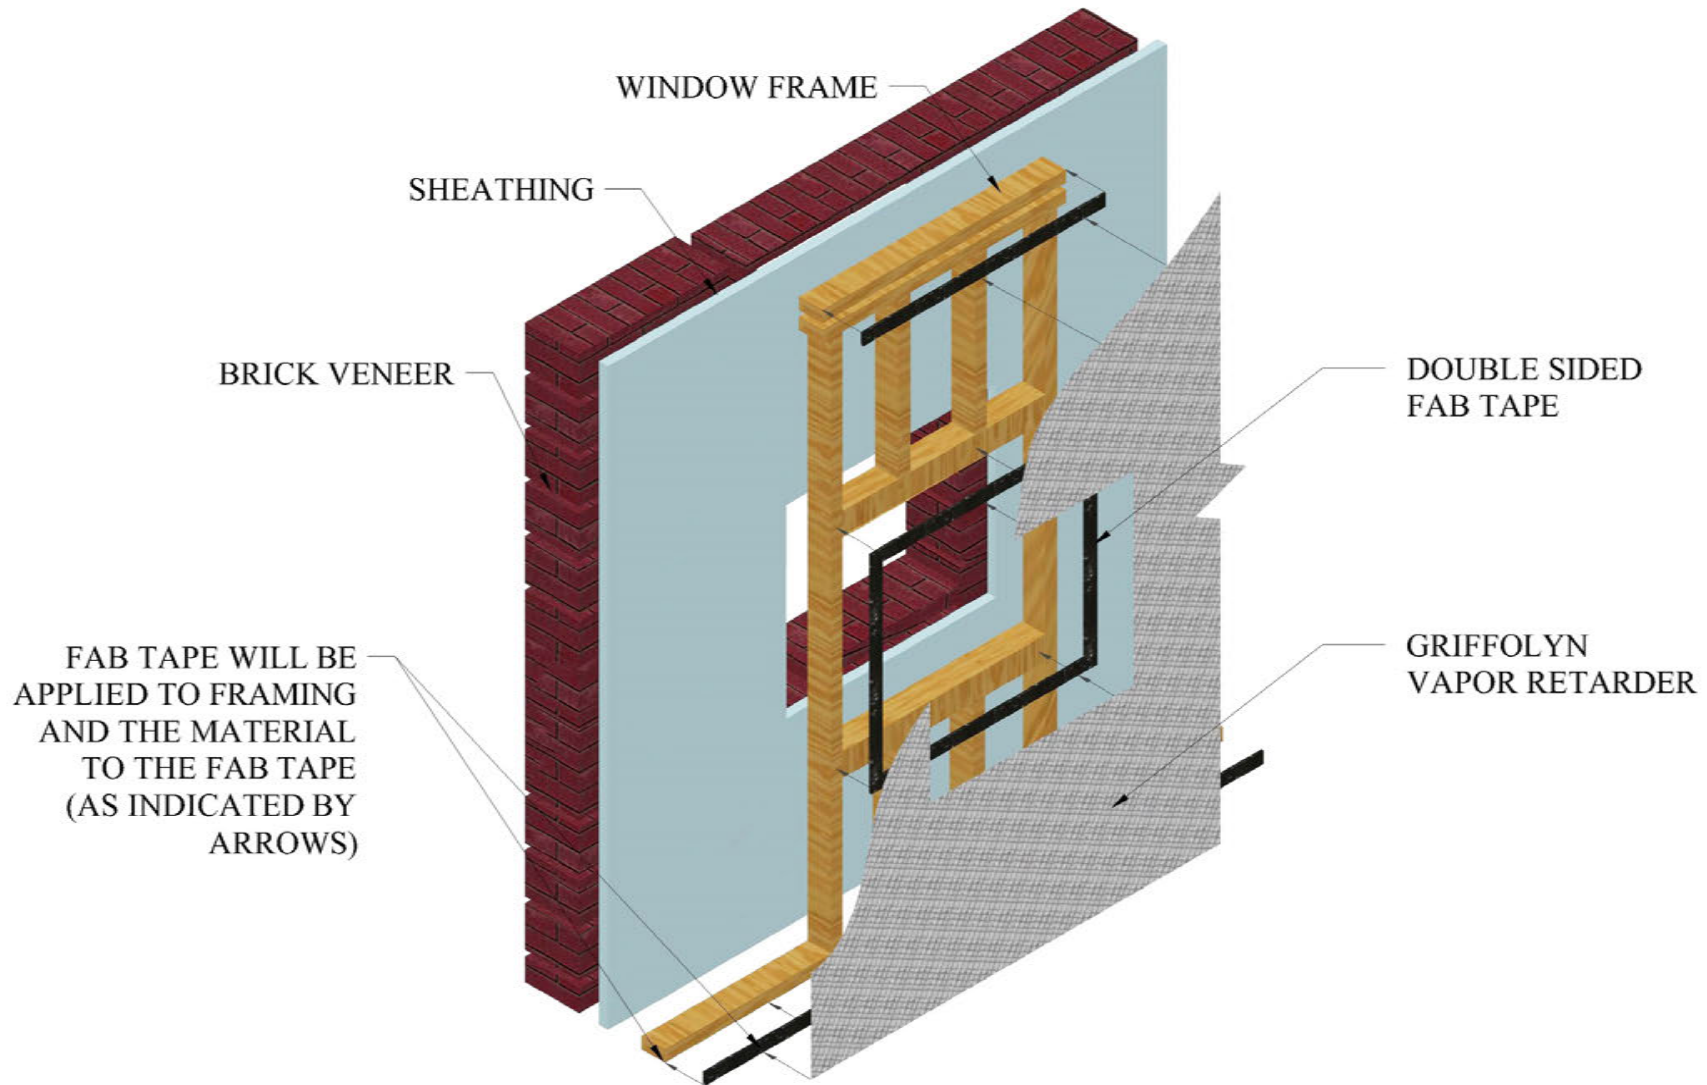

VAPOR RETARDER WINDOW DETAIL

NOTE: This document provides information related to the installation of "Fab Tape", Vapor Retarder and related components. The information provided is recommended options for securing Griffolyn Vapor Retarder on an interior wall. The orientation or location of Griffolyn Vapor Retarders in a wall construction is as specified by the architect or specifier.