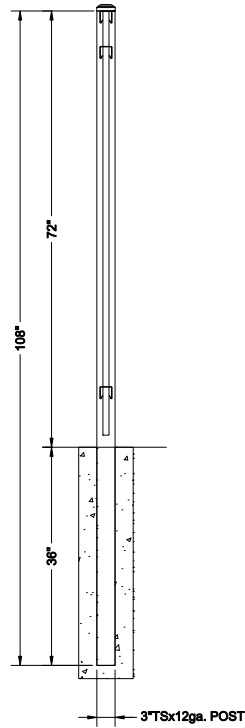

Industrial
Landmark
4"OC
6'H As Shown

Industrial 4" O.C. Post Spacing Chart		
POST SIZE	BETWEEN POSTS	POST O.C.
2"	93 15/16"	95 15/16"
2 1/2"	93 15/16"	96 7/16"
3"	93 15/16"	96 15/16"
4"	93 15/16"	97 15/16"
6"	93 15/16"	99 15/16"

3 ENLARGED DETAIL
SCALE: NTS

2 6'H UPGRADE PANEL SECTION
SCALE: NTS

1 6'H UPGRADE PANEL ELEVATION
SCALE: NTS