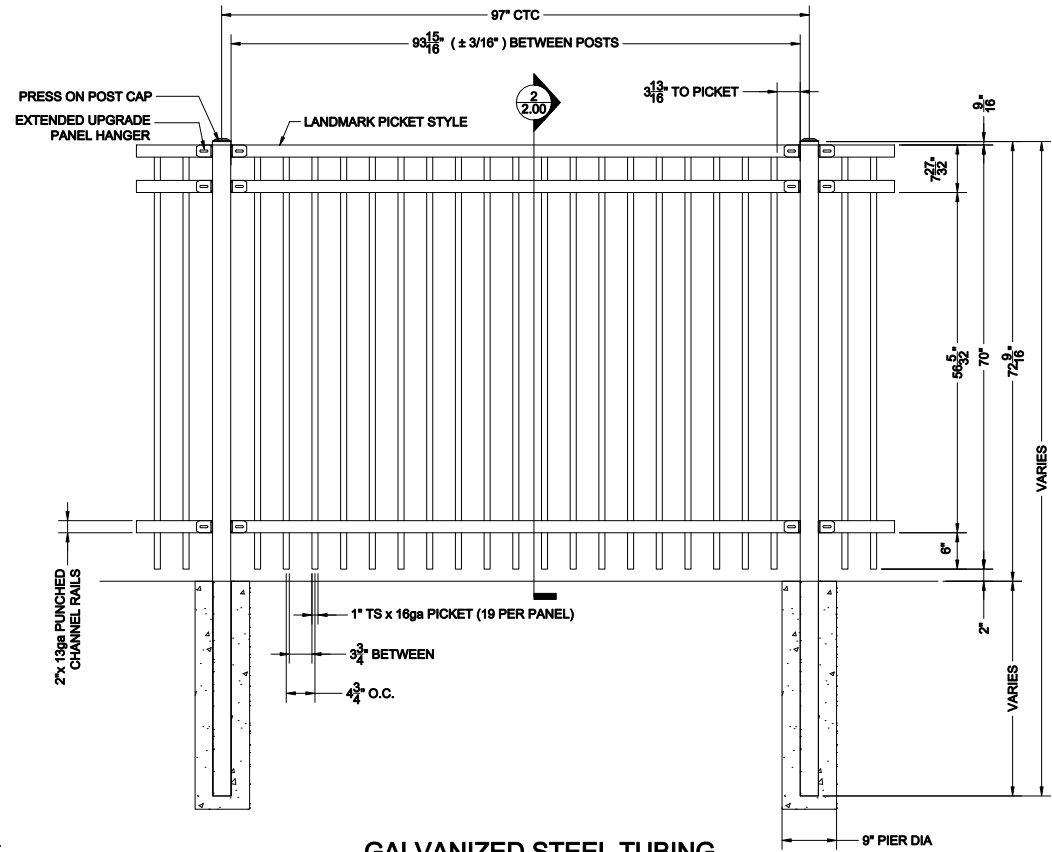

Industrial
Landmark
4"OC
6'H As Shown

Industrial 4" O.C. Post Spacing Chart		
POST SIZE	BETWEEN POSTS	POST O.C.
2"	93 15/16"	95 15/16"
2 1/2"	93 15/16"	96 7/16"
3"	93 15/16"	96 15/16"
4"	93 15/16"	97 15/16"
6"	93 15/16"	99 15/16"

3 ENLARGED DETAIL
SCALE: NTS

2 6'H UPGRADE PANEL SECTION
SCALE: NTS

1 6'H UPGRADE PANEL ELEVATION
SCALE: NTS