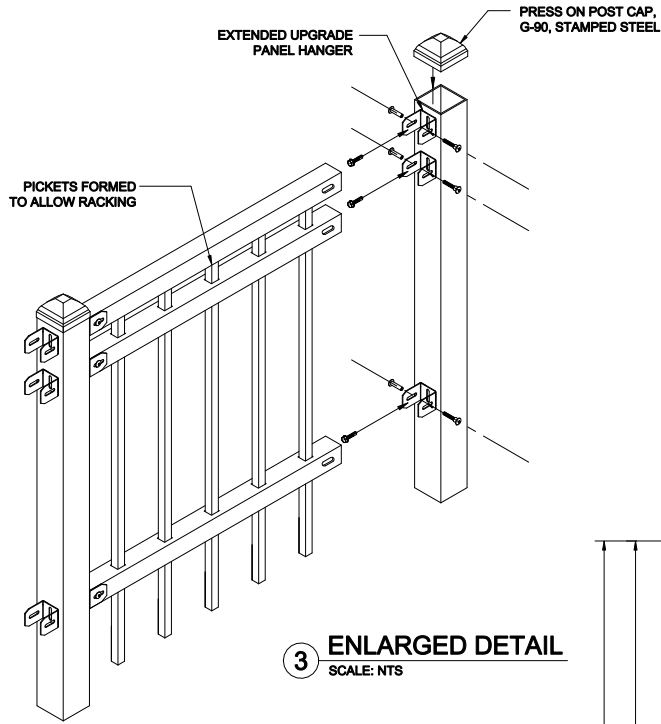

Industrial
Landmark
4"OC
6'H As Shown

Industrial 4" O.C. Post Spacing Chart		
POST SIZE	BETWEEN POSTS	POST O.C.
2"	93 15/16"	95 15/16"
2 1/2"	93 15/16"	96 7/16"
3"	93 15/16"	96 15/16"
4"	93 15/16"	97 15/16"
6"	93 15/16"	99 15/16"

3 ENLARGED DETAIL
SCALE: NTS

2 6'H UPGRADE PANEL SECTION
SCALE: NTS

1 6'H UPGRADE PANEL ELEVATION
SCALE: NTS