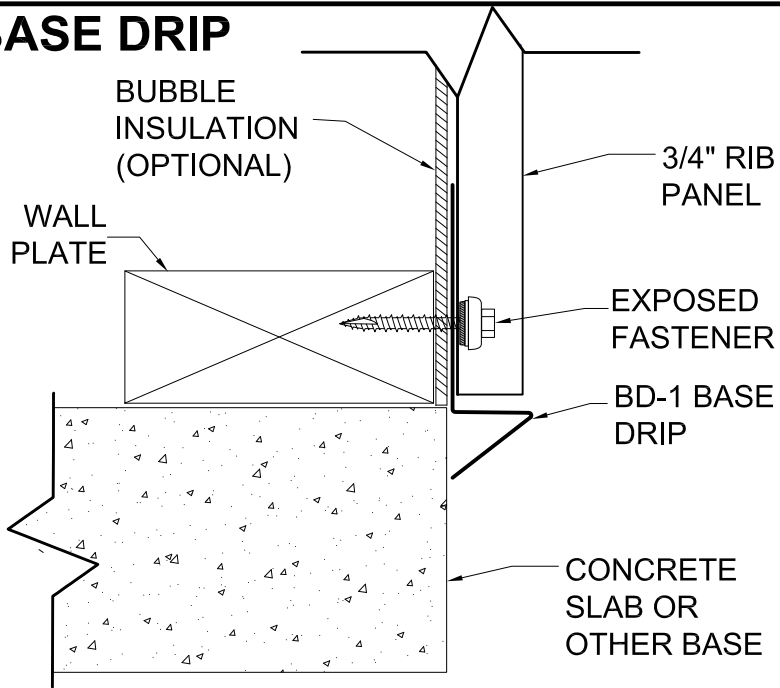

BD-1 BASE DRIP

DA-1 DOUBLE ANGLE FLASHING

DC-1 DRIP CAP

JC-1 J-CHANNEL

MISC_.75_INCH_RIB_WALL_TRIMS.dwg

6/10/2016

GENERAL TRIMS

MISC 3/4" RIB WALL TRIMS