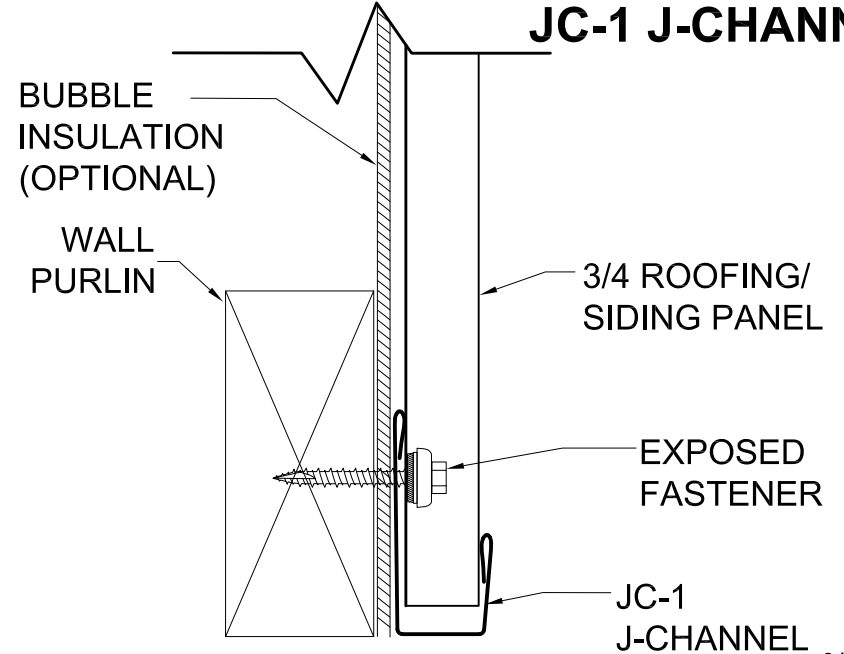

BD-1 BASE DRIP

DA-1 DOUBLE ANGLE FLASHING

DC-1 DRIP CAP

JC-1 J-CHANNEL

MISC_.75_INCH_RIB_WALL_TRIMS.dwg

6/10/2016

GENERAL TRIMS

MISC 3/4" RIB WALL TRIMS