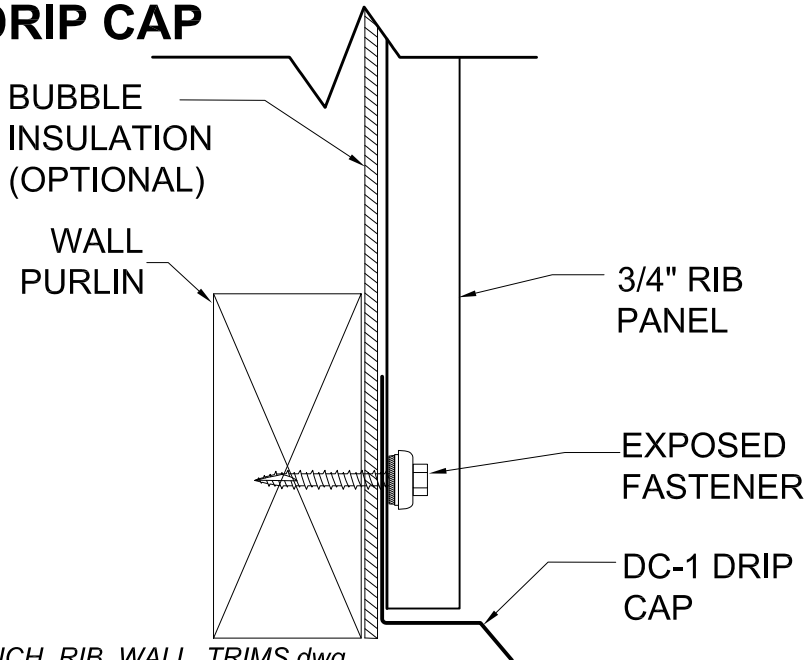

BD-1 BASE DRIP

DA-1 DOUBLE ANGLE FLASHING

DC-1 DRIP CAP

JC-1 J-CHANNEL

MISC_.75_INCH_RIB_WALL_TRIMS.dwg

6/10/2016

GENERAL TRIMS

MISC 3/4" RIB WALL TRIMS