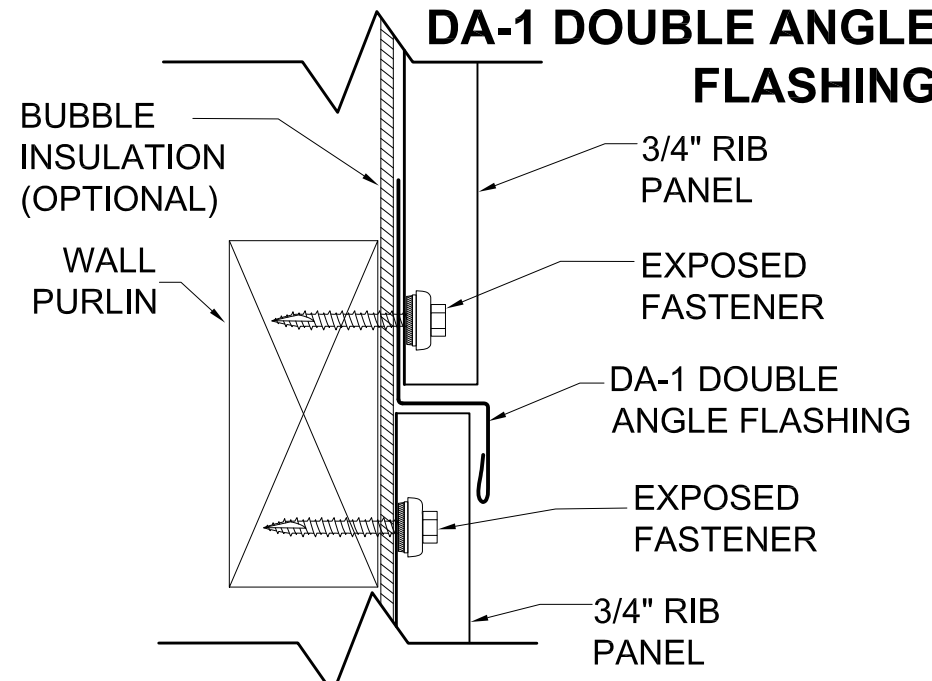

BD-1 BASE DRIP

DA-1 DOUBLE ANGLE FLASHING

DC-1 DRIP CAP

JC-1 J-CHANNEL

MISC_.75_INCH_RIB_WALL_TRIMS.dwg

6/10/2016

GENERAL TRIMS

MISC 3/4" RIB WALL TRIMS