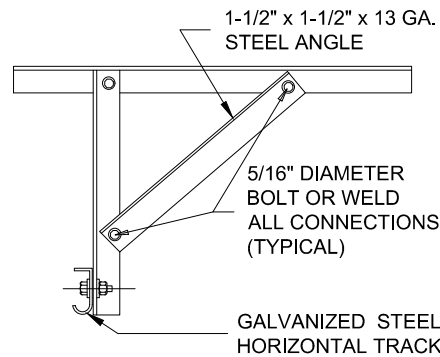

LOW HEADROOM REAR

HORIZONTAL TRACK SUPPORT

DRUM SIDE ROOM CLEARANCE

TRACK SIDE ROOM CLEARANCE

2\"/>

320 Sycamore St.
 Wauseon, Ohio 43567
 © Copyright 2017