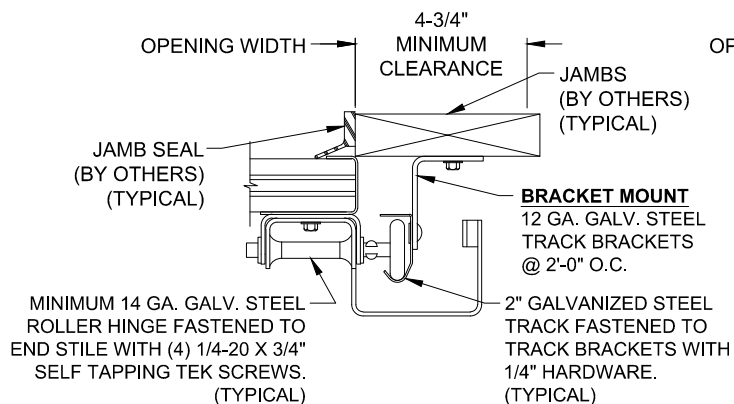

LOW HEADROOM REAR

HORIZONTAL TRACK SUPPORT

DRUM SIDE ROOM CLEARANCE

TRACK SIDE ROOM CLEARANCE

2\"/>

320 Sycamore St.
 Wauseon, Ohio 43567
 © Copyright 2017