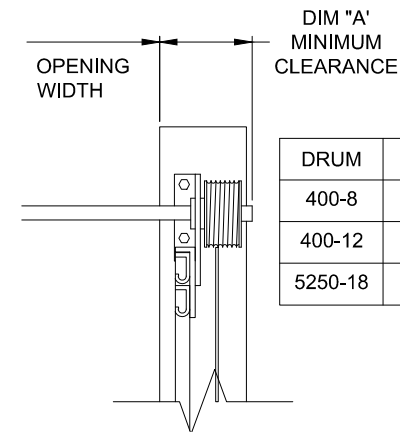

LOW HEADROOM REAR

HORIZONTAL TRACK SUPPORT

DRUM SIDE ROOM CLEARANCE

TRACK SIDE ROOM CLEARANCE

2\"/>

320 Sycamore St.
 Wauseon, Ohio 43567
 © Copyright 2017