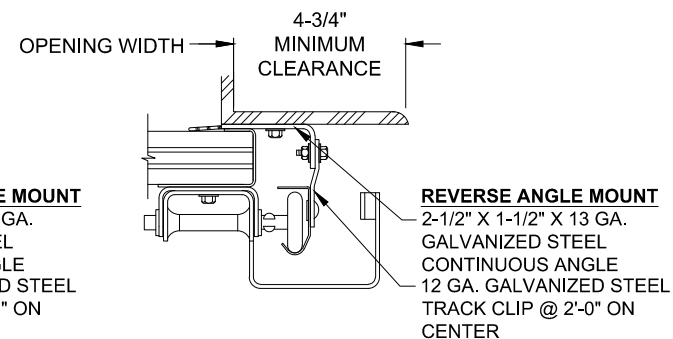

LOW HEADROOM REAR

HORIZONTAL TRACK SUPPORT

DRUM SIDE ROOM CLEARANCE

TRACK SIDE ROOM CLEARANCE

2\"/>

320 Sycamore St.
 Wauseon, Ohio 43567
 © Copyright 2017