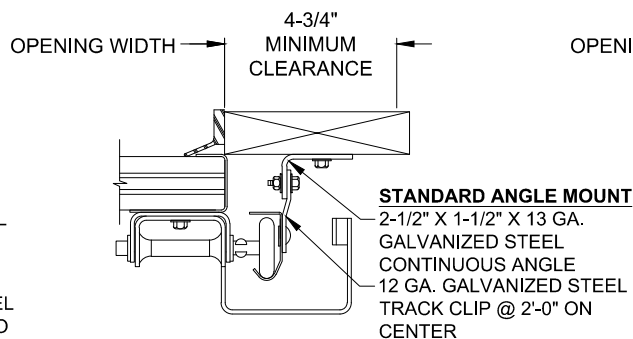

LOW HEADROOM REAR

HORIZONTAL TRACK SUPPORT

DRUM SIDE ROOM CLEARANCE

TRACK SIDE ROOM CLEARANCE

2\"/>

320 Sycamore St.
 Wauseon, Ohio 43567
 © Copyright 2017