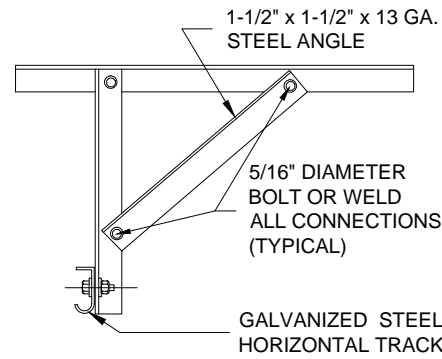

STANDARD LIFT

HORIZONTAL TRACK SUPPORT

DRUM SIDE ROOM CLEARANCE

TRACK SIDE ROOM CLEARANCE

2" STANDARD LIFT
BRACKET AND STD. & REVERSE ANGLE MOUNT

320 Sycamore St.
Wauseon, Ohio 43567
© Copyright 2017