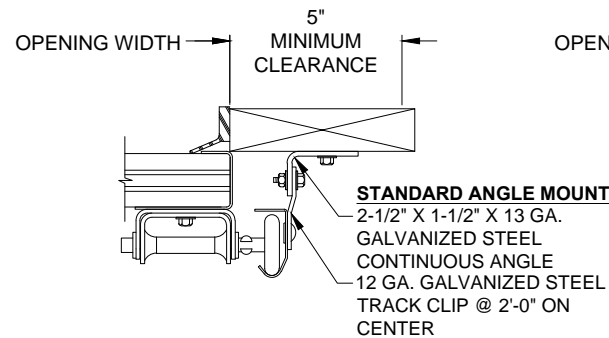

STANDARD LIFT

HORIZONTAL TRACK SUPPORT

DRUM SIDE ROOM CLEARANCE

TRACK SIDE ROOM CLEARANCE

2" STANDARD LIFT
BRACKET AND STD. & REVERSE ANGLE MOUNT

320 Sycamore St.
Wauseon, Ohio 43567
© Copyright 2017