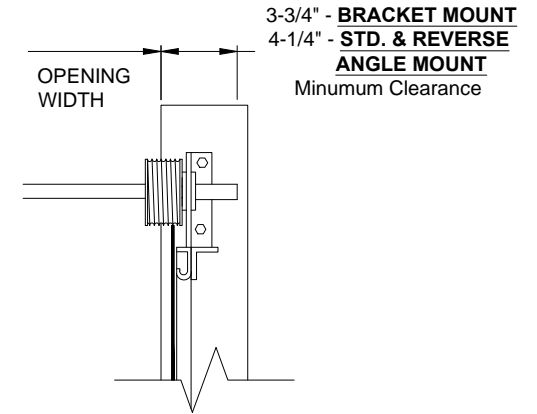

STANDARD LIFT

HORIZONTAL TRACK SUPPORT

DRUM SIDE ROOM CLEARANCE

TRACK SIDE ROOM CLEARANCE

2" STANDARD LIFT
BRACKET AND STD. & REVERSE ANGLE MOUNT

320 Sycamore St.
Wauseon, Ohio 43567
© Copyright 2017