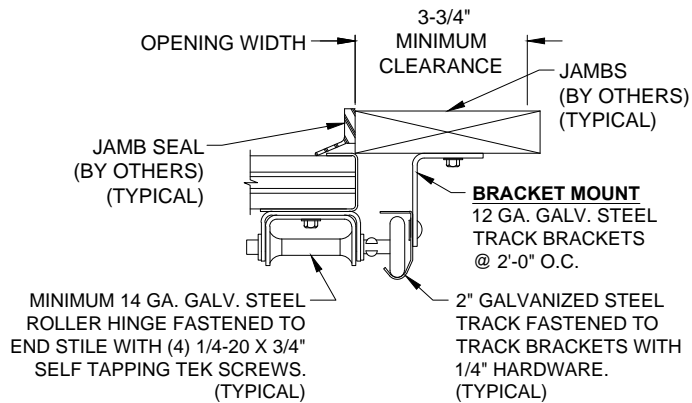

STANDARD LIFT

HORIZONTAL TRACK SUPPORT

DRUM SIDE ROOM CLEARANCE

TRACK SIDE ROOM CLEARANCE

2" STANDARD LIFT
BRACKET AND STD. & REVERSE ANGLE MOUNT

320 Sycamore St.
Wauseon, Ohio 43567
© Copyright 2017