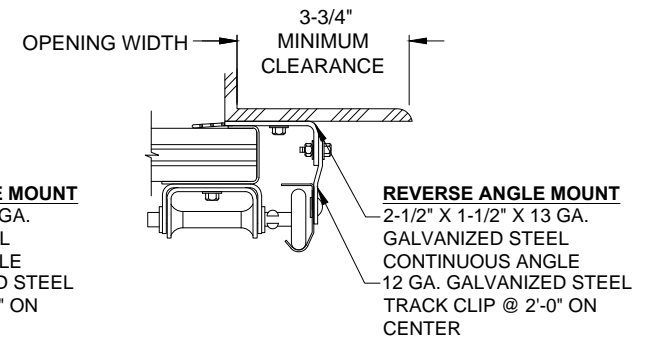

STANDARD LIFT

HORIZONTAL TRACK SUPPORT

DRUM SIDE ROOM CLEARANCE

TRACK SIDE ROOM CLEARANCE

2" STANDARD LIFT
BRACKET AND STD. & REVERSE ANGLE MOUNT

320 Sycamore St.
Wauseon, Ohio 43567
© Copyright 2017