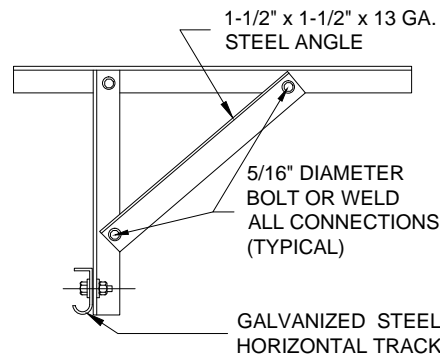

LOW HEADROOM FRONT

HORIZONTAL TRACK SUPPORT

DRUM SIDE ROOM CLEARANCE

TRACK SIDE ROOM CLEARANCE

3" LOW HEADROOM FRONT STANDARD & REVERSE ANGLE MOUNT

320 Sycamore St.
Wauseon, Ohio 43567
© Copyright 2017