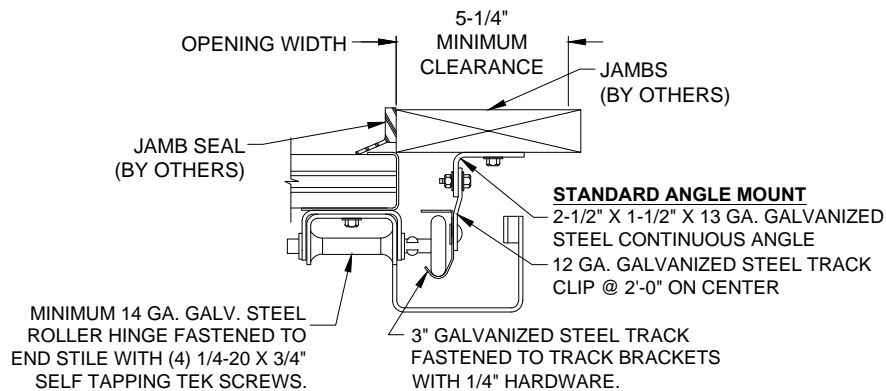

LOW HEADROOM FRONT

HORIZONTAL TRACK SUPPORT

DRUM SIDE ROOM CLEARANCE

TRACK SIDE ROOM CLEARANCE

3" LOW HEADROOM FRONT STANDARD & REVERSE ANGLE MOUNT

320 Sycamore St.
Wauseon, Ohio 43567
© Copyright 2017