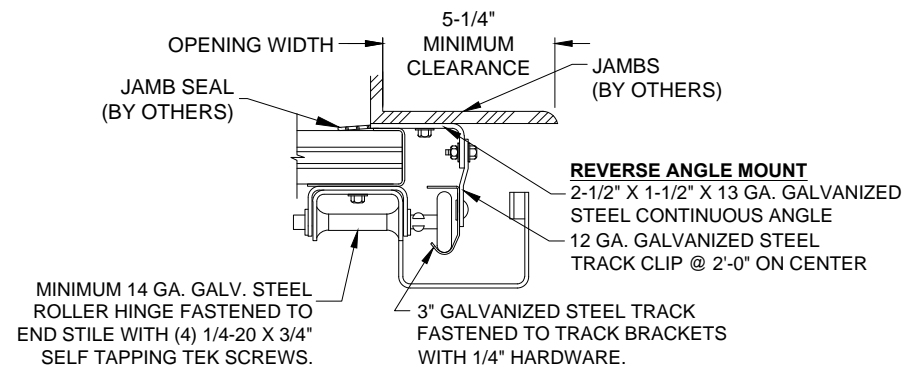

LOW HEADROOM FRONT

HORIZONTAL TRACK SUPPORT

DRUM SIDE ROOM CLEARANCE

TRACK SIDE ROOM CLEARANCE

3" LOW HEADROOM FRONT STANDARD & REVERSE ANGLE MOUNT

320 Sycamore St.
Wauseon, Ohio 43567
© Copyright 2017