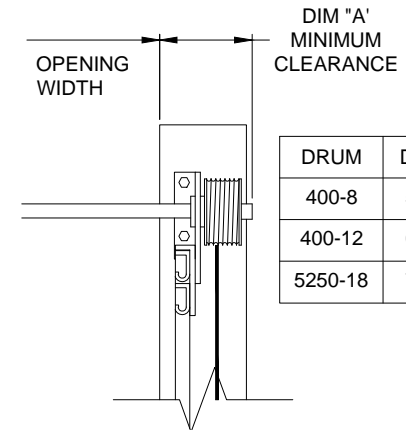

LOW HEADROOM FRONT

HORIZONTAL TRACK SUPPORT

DRUM SIDE ROOM CLEARANCE

TRACK SIDE ROOM CLEARANCE

3" LOW HEADROOM FRONT STANDARD & REVERSE ANGLE MOUNT

320 Sycamore St.
Wauseon, Ohio 43567
© Copyright 2017