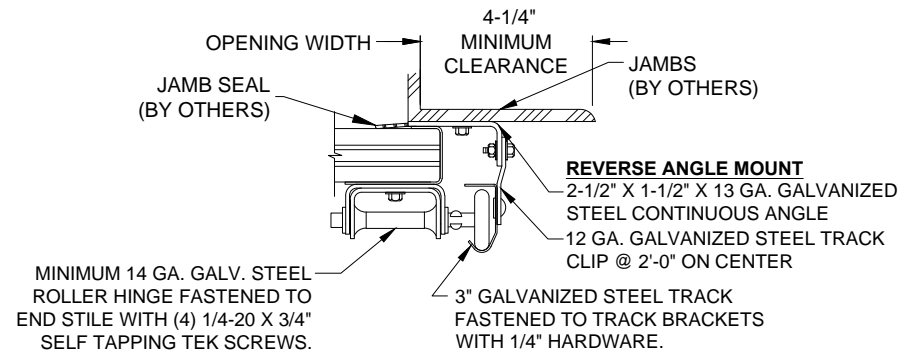

STANDARD LIFT

HORIZONTAL TRACK SUPPORT

DRUM SIDE ROOM CLEARANCE

TRACK SIDE ROOM CLEARANCE

3" STANDARD LIFT
STANDARD & REVERSE ANGLE MOUNT

320 Sycamore St.
Wauseon, Ohio 43567
© Copyright 2017