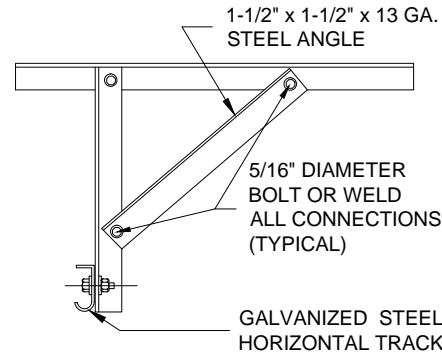

STANDARD LIFT

HORIZONTAL TRACK SUPPORT

DRUM SIDE ROOM CLEARANCE

TRACK SIDE ROOM CLEARANCE

3" STANDARD LIFT
STANDARD & REVERSE ANGLE MOUNT

320 Sycamore St.
Wauseon, Ohio 43567
© Copyright 2017