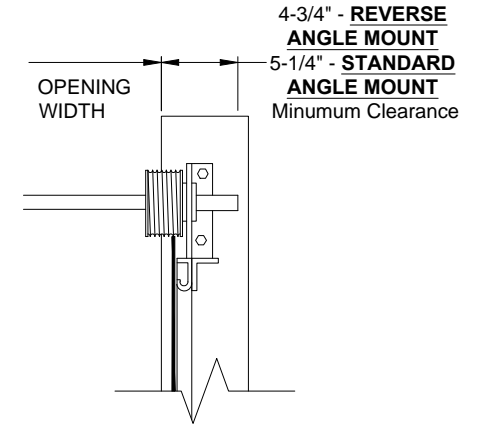

STANDARD LIFT

HORIZONTAL TRACK SUPPORT

DRUM SIDE ROOM CLEARANCE

TRACK SIDE ROOM CLEARANCE

3" STANDARD LIFT
STANDARD & REVERSE ANGLE MOUNT

320 Sycamore St.
Wauseon, Ohio 43567
© Copyright 2017