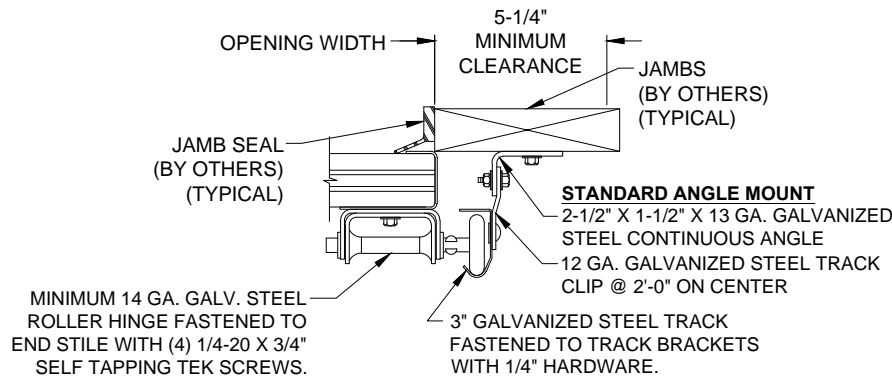

STANDARD LIFT

HORIZONTAL TRACK SUPPORT

DRUM SIDE ROOM CLEARANCE

TRACK SIDE ROOM CLEARANCE

3" STANDARD LIFT
STANDARD & REVERSE ANGLE MOUNT

320 Sycamore St.
Wauseon, Ohio 43567
© Copyright 2017