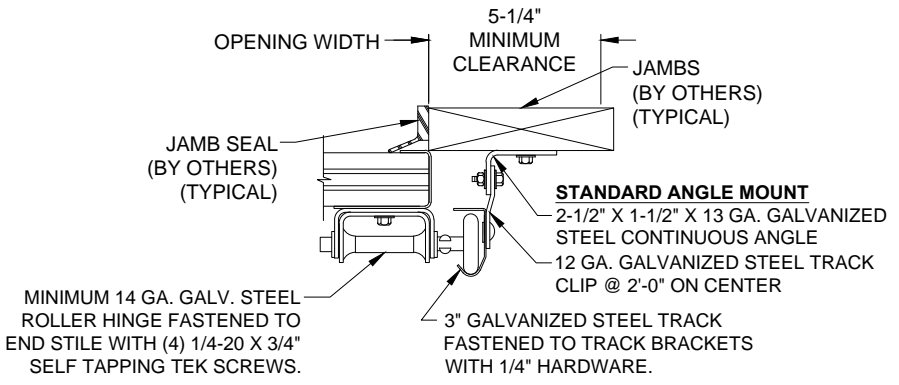

STRAIGHT INCLINE

BREAKAWAY INCLINE

VERTICAL LIFT

DRUM SIDE ROOM CLEARANCE

STANDARD ANGLE MOUNT

REVERSE ANGLE MOUNT

TRACK SIDE ROOM CLEARANCE

**3" VERTICAL LIFT STRAIGHT & BREAKAWAY INCLINE
STANDARD & REVERSE ANGLE MOUNT**