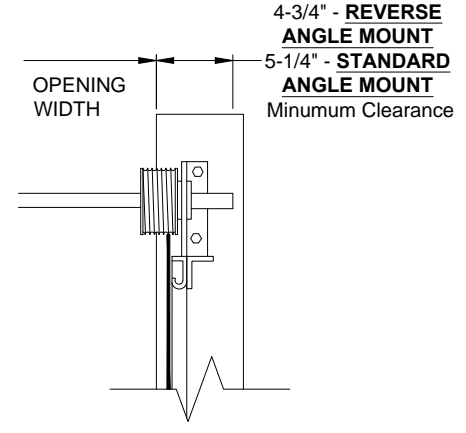

STRAIGHT INCLINE

BREAKAWAY INCLINE

VERTICAL LIFT

DRUM SIDE ROOM CLEARANCE

STANDARD ANGLE MOUNT

REVERSE ANGLE MOUNT

TRACK SIDE ROOM CLEARANCE

**3" VERTICAL LIFT STRAIGHT & BREAKAWAY INCLINE
STANDARD & REVERSE ANGLE MOUNT**