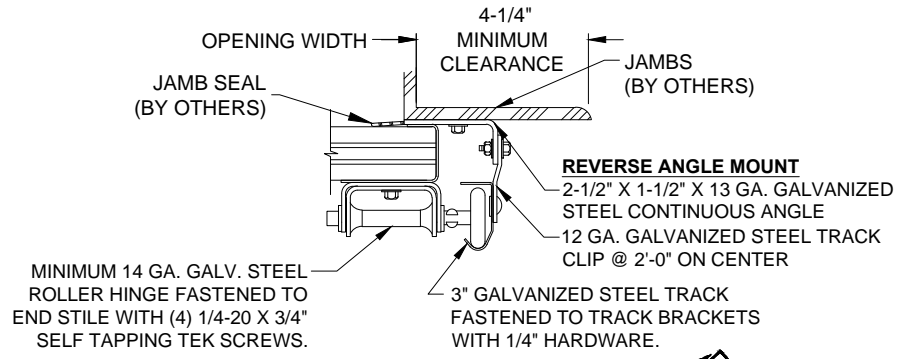

STRAIGHT INCLINE

BREAKAWAY INCLINE

VERTICAL LIFT

DRUM SIDE ROOM CLEARANCE

STANDARD ANGLE MOUNT

REVERSE ANGLE MOUNT

TRACK SIDE ROOM CLEARANCE

**3" VERTICAL LIFT STRAIGHT & BREAKAWAY INCLINE
STANDARD & REVERSE ANGLE MOUNT**