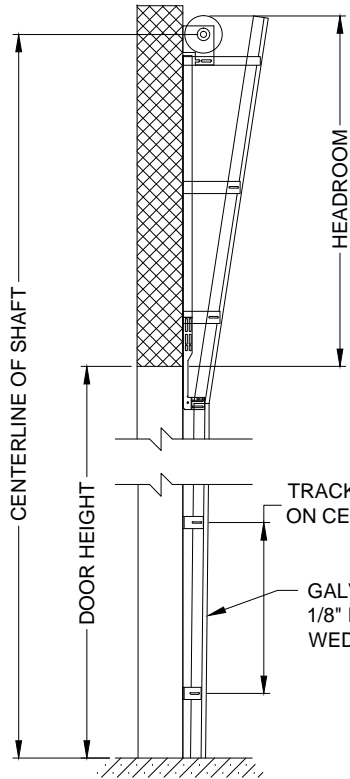

STRAIGHT INCLINE

BREAKAWAY INCLINE

VERTICAL LIFT

DRUM SIDE ROOM CLEARANCE

STANDARD ANGLE MOUNT

REVERSE ANGLE MOUNT

TRACK SIDE ROOM CLEARANCE

**3" VERTICAL LIFT STRAIGHT & BREAKAWAY INCLINE
STANDARD & REVERSE ANGLE MOUNT**