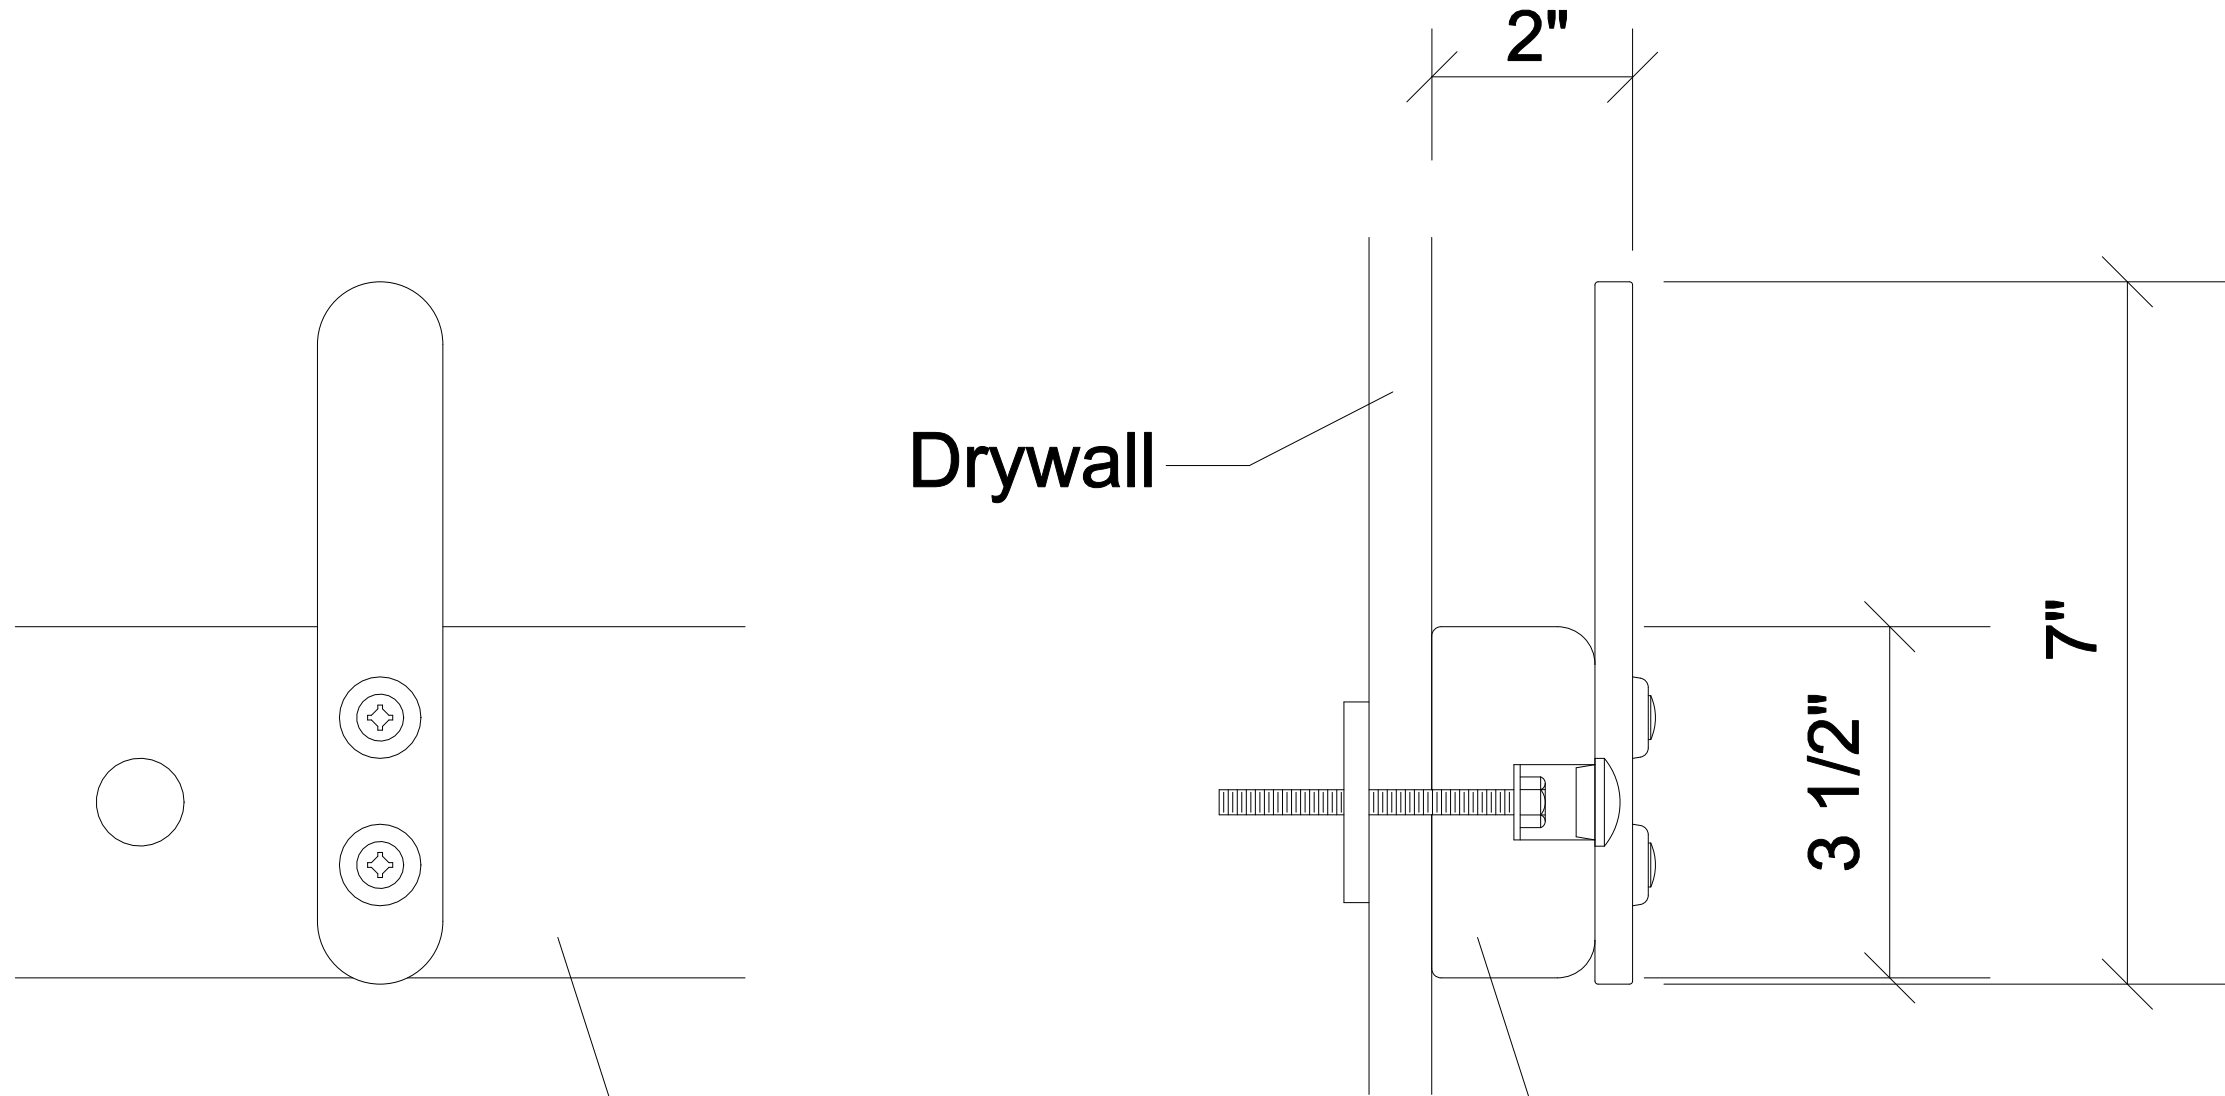

# Elevation View

# Section Cut

Drywall

2"

3 1/2"

7"

'HangSafe Hooks'  
Coat Rack System  
secured w/ provided  
1/4" Togglers