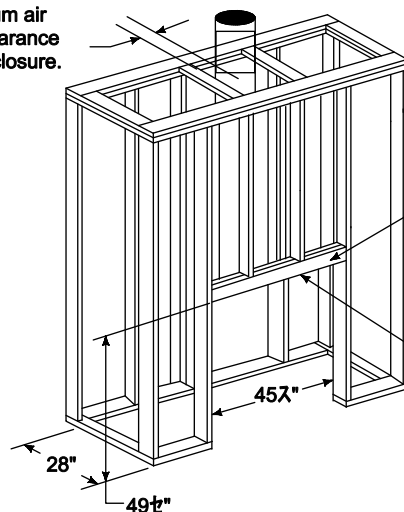

SPECIFICATIONS									
Model EXCLAIM-36	Height		Front Width		Back Width		Depth		Firebox Opening Size
	Actual	Framing	Actual	Framing	Actual	Framing	Actual	Framing	
Inches	49 5/8	49 3/4	44 1/2	45 1/2	28 5/8	45 1/2	27 1/2	28	36 x 28 1/2

Reference dimensions only. We recommend measuring individual units at installation.

1-60 / Exclaim-36

2" minimum air space clearance to the enclosure.

**Note:** Fireplace header cannot be positioned until after the fireplace assembly is in place.

49 1/2" header height. Use only noncombustible material below the top of the front standoffs.