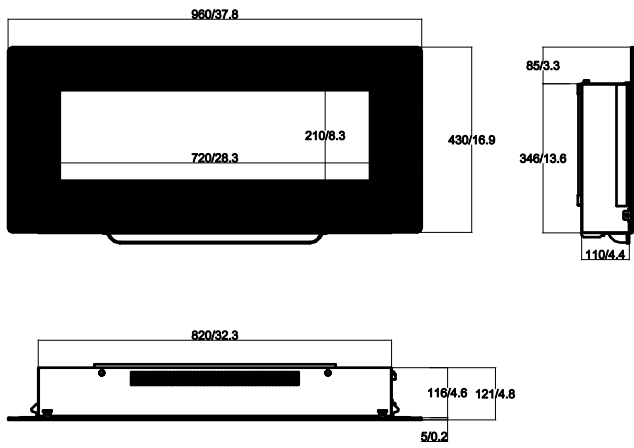

EF111 38" Wall mount
UNIT: mm / inch

EF111 38" Free standing
UNIT: mm / inch