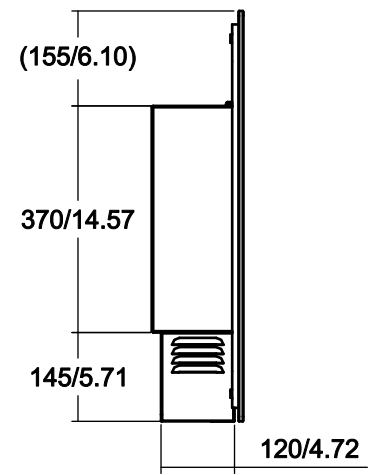

EF72 94" Wall mount  
UNIT: mm / inch

2380/93.70

1990/78.35

131.4/5.17

149.7/5.89

8/0.31

18.3/0.72