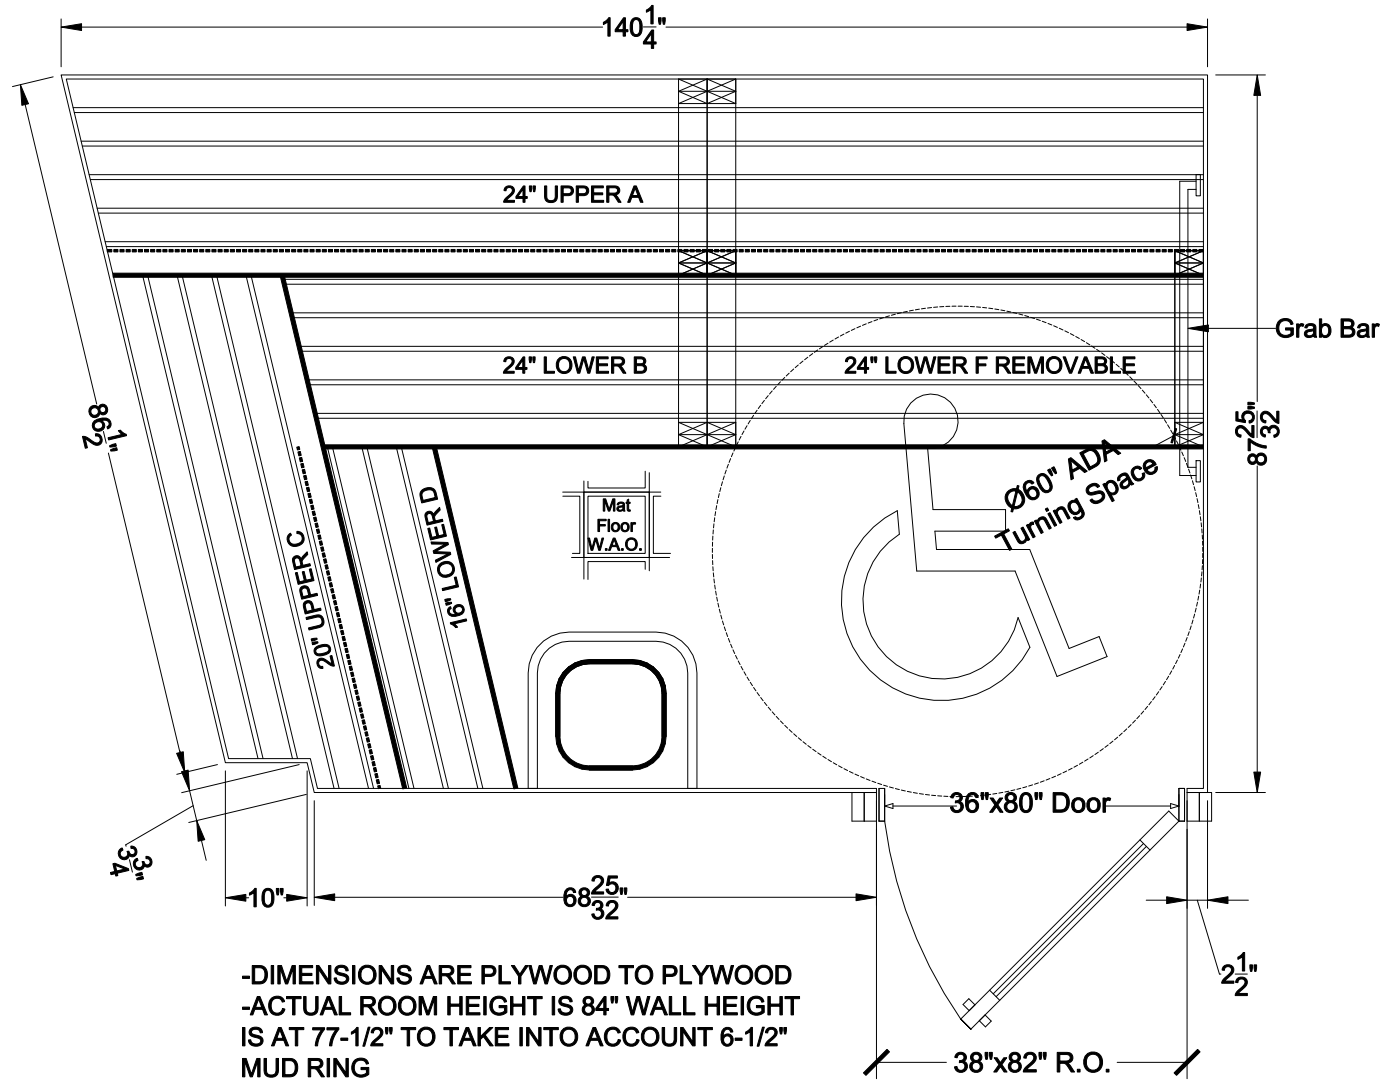

helo

genuine sauna & steam

DRAWING #

3132225-03

INVOICE # c

COMPANY: Apartment Fitness Center
JOB NAME: Minneapolis 2

WOOD TYPE: CEDAR

T&G DIRECTION: VERTICAL

ROOM HEIGHT: 77-1/2"

JOIST DIRECTION: Left to Right

SQ. FOOTAGE: 77.3

Door Size/Style DF 36X80

Door Jamb Width 6-1/2"

Interior Upgrade NONE

Htr. Size/Model HIMALAYA 90

Control Type PURE

Voltage/Phase 240V/1P

Lighting Option WALL

-DIMENSIONS ARE PLYWOOD TO PLYWOOD
-ACTUAL ROOM HEIGHT IS 84" WALL HEIGHT
IS AT 77-1/2" TO TAKE INTO ACCOUNT 6-1/2"
MUD RING

Customer Approval:

Dimensions are stud to stud, unless otherwise noted