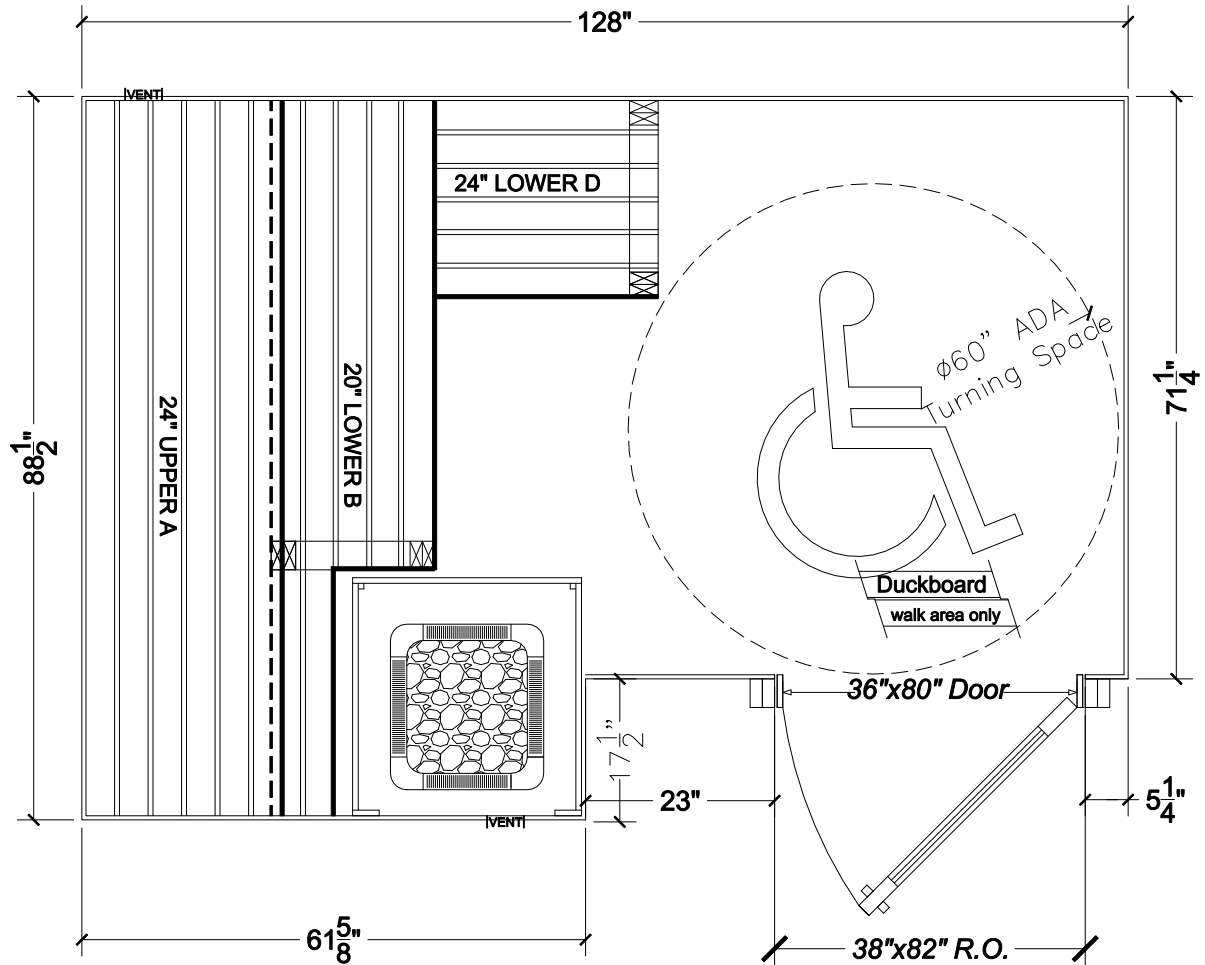

Saunatec

DRAWING #

137821D

INVOICE #

COMPANY: Apartment Fitness Center
JOB NAME: Minneapolis

WOOD TYPE: CEDAR

T&G DIRECTION: VERTICAL

ROOM HEIGHT: 89-1/2"

JOIST DIRECTION: Left to Right

SQ. FOOTAGE: 68.9

Door Size/Style DF 36X80

Door Jamb Width 5-3/4"

Interior Upgrade NONE

Htr. Size/Model LAAVA 12.0

Control Type TREND

Voltage/Phase 208V/3P

Lighting Option WALL

See construction standards for drawing assumptions

pre-cut sauna

DATE: 4-17-19