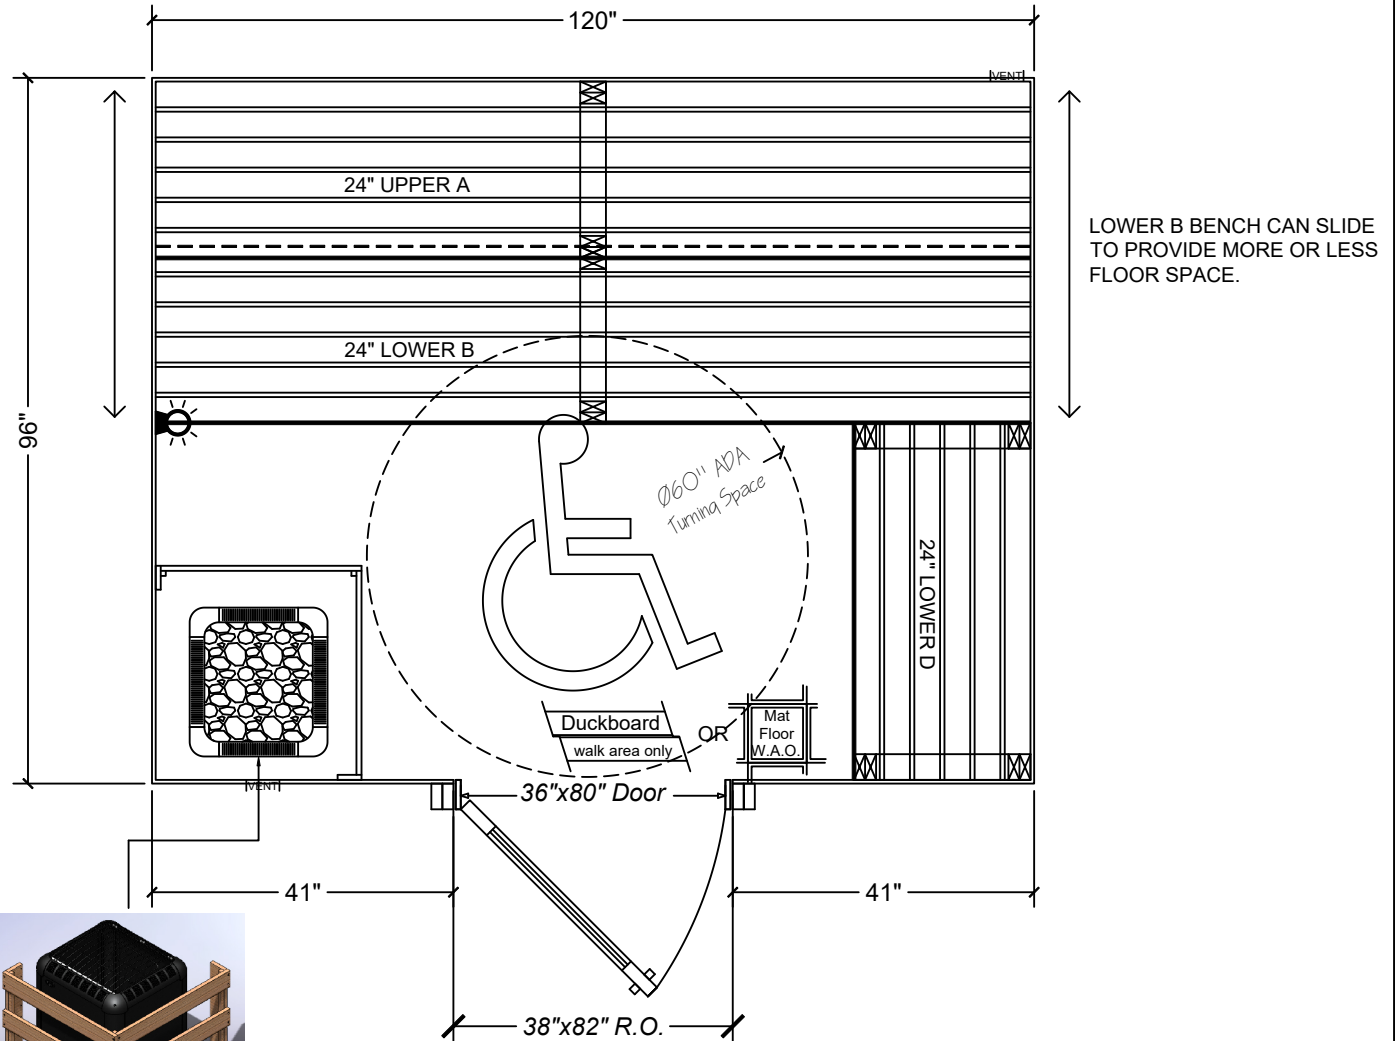

# helo

COMMERCIAL

DRAWING #

CC810ADA

INVOICE # C-ADA

COMPANY:  
JOB NAME:

WOOD TYPE: CEDAR/HEMLOCK

T&G DIRECTION:

ROOM HEIGHT: 84"

JOIST DIRECTION:

SQ. FOOTAGE: 79

Door Size/Style DF 36X80

Door Jamb Width

Interior Upgrade

Htr. Size/Model LAAVA 12.0

Control Type

Voltage/Phase

Lighting Option WALL

Laava Heater: As shown in CAD below

Customer Approval:

\*Dimensions are stud to stud, unless otherwise noted\*

*custom cut sauna*