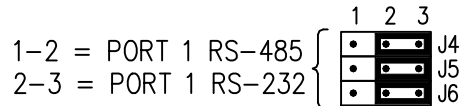

# PW3KxIC INTELLIGENT CONTROLLER

(REFER TO ASSOCIATED INSTALLATION MANUALS FOR FURTHER INFORMATION)

BATTERY  
(3V LITHIUM)

U1

MEMORY EXPANSION CONNECTOR

J3

S1

1.0"