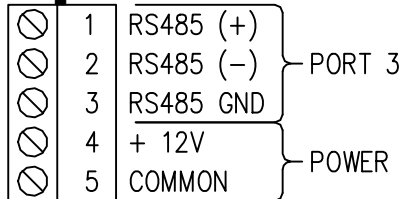

# PW3KxIC INTELLIGENT CONTROLLER

(REFER TO ASSOCIATED INSTALLATION MANUALS FOR FURTHER INFORMATION)

BATTERY  
(3V LITHIUM)

U1

MEMORY EXPANSION CONNECTOR

J3

S1

1.0"