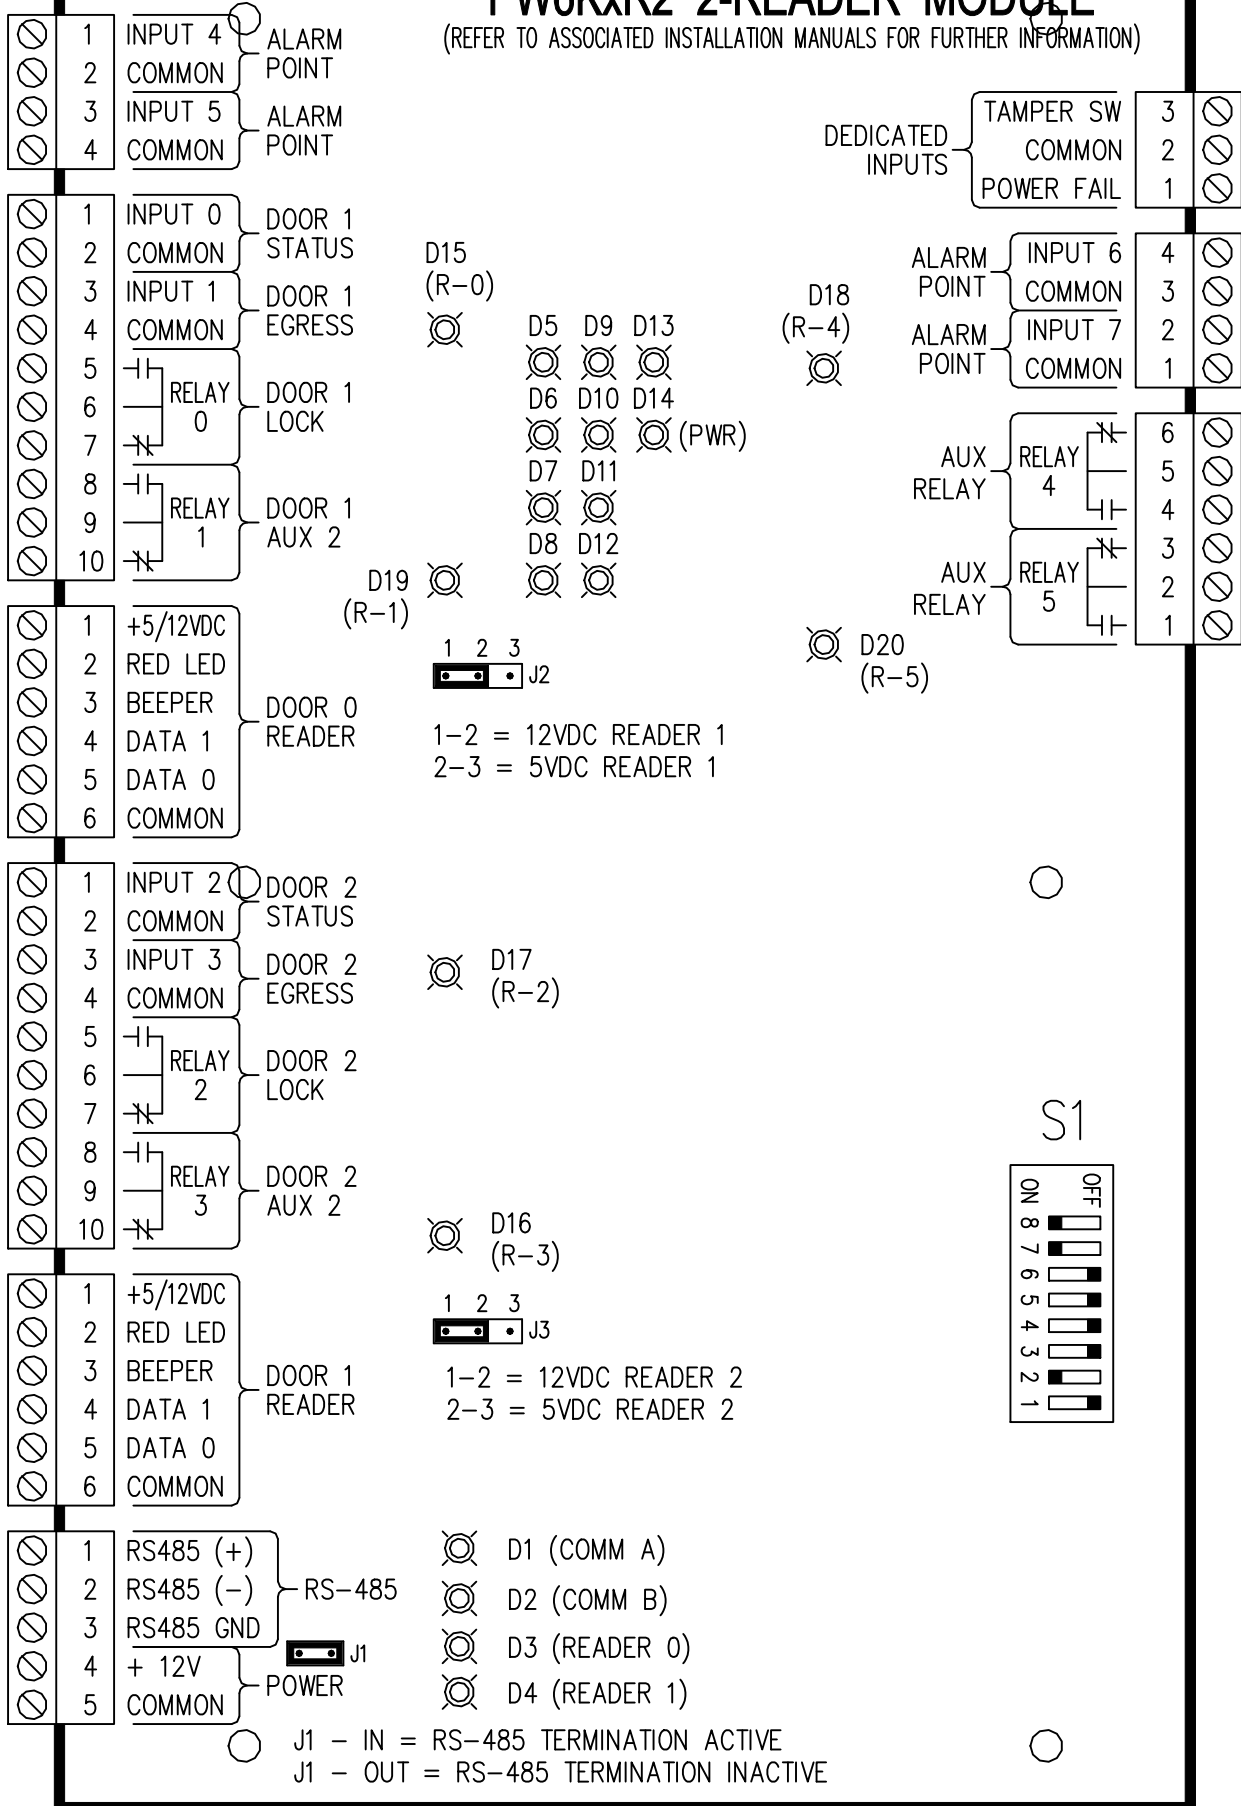

# PW6KxR2 2-READER MODULE

(REFER TO ASSOCIATED INSTALLATION MANUALS FOR FURTHER INFORMATION)

1.0"

25mm